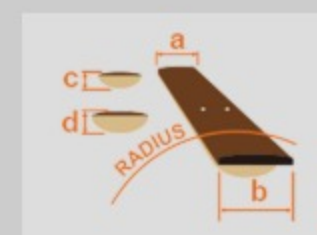

NT : Natural High Gloss

COLOR VARIATION : 

SHARE :  

SPEC

SPEC

body shape	Parlor 2 body
top	Solid Sitka Spruce top
back & sides	Okoume back & Okoume sides
neck	AVT / Nyatoh neck
fretboard	Ovangkol fretboard
bridge	Ovangkol bridge
inlay	White dot
soundhole rosette	Black & White multi
tuning machine	Chrome Open Gear tuners w/Ivory knobs
nut material	Bone
number of frets	20
saddle material	Compensated Bone
bridge pins	Ibanez Advantage™
strings	D'Addario® J66
string gauge	.010/.014/.022/.032
string space	11mm
factory tuning	1A,2D,3G,4C

NECK DIMENSIONS

Scale :	579mm
a : Width	32mm at NUT
b : Width	38mm at 14F
c : Thickness	22mm at 1F
d : Thickness	23mm at 7F
Radius :	400mmR

BODY DIMENSIONS

a : Length	18 1/8"
b : Width	12"
c : Max Depth	3 1/2"