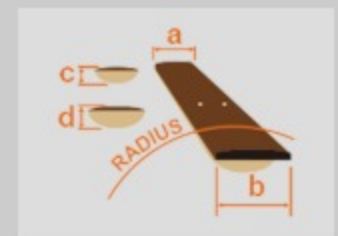

AW102

BVS : Brown Violin Sunburst

COLOR VARIATION :

SHARE :  

SPEC

SPEC

body shape	Dreadnought body
top	Solid Spruce top
back & sides	Sapele back & Sapele sides
neck	AW / Nyatoh neck
fretboard	Laurel fretboard
bridge	Laurel bridge
inlay	White dot
soundhole rosette	Black & White multi
tuning machine	Chrome Die-cast tuners
nut material	Bone
number of frets	20
saddle material	Bone
bridge pins	Ibanez Advantage™
strings	D'addario EXP16
string gauge	.012/.016/.024/.032/.042/.053
string space	11mm
factory tuning	1E,2B,3G,4D,5A,6E

NECK DIMENSIONS

Scale :	648mm
a : Width	43mm at NUT
b : Width	55mm at 14F
c : Thickness	21mm at 1F
d : Thickness	22mm at 7F
Radius :	300mmR

BODY DIMENSIONS

a : Length	20 1/4"
b : Width	15 3/4"
c : Max Depth	5"