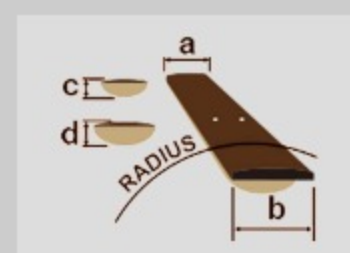

AW1040CE

COLOR VARIATION :  

OPN : Open Pore Natural

SHARE :  

SPEC

SPECS

body shape	Cutaway Dreadnought body
top	Solid Okoume top
back & sides	Okoume back & Okoume sides
neck	AW / Nyatoh neck
fretboard	Ovangkol fretboard
bridge	Ovangkol bridge
inlay	White dot inlay
soundhole rosette	Abalone rosette
tuning machine	Chrome Die-cast tuners (18:1 gear ratio)
nut material	Bone
number of frets	20
saddle material	Compensated Bone
bridge pins	Ibanez Advantage™
strings	D'Addario® XTAPB1253
string gauge	.012/.016/.024/.032/.042/.053
string space	11mm
factory tuning	1E,2B,3G,4D,5A,6E
pickup	Ibanez T-bar Undersaddle
preamp	Ibanez Custom Electronics w/ Volume and Tone Control
output jack	1/4" Endpin Jack

NECK DIMENSIONS

Scale :	651mm
a : Width	43mm at NUT
b : Width	55mm at 14F
c : Thickness	21mm at 1F
d : Thickness	22mm at 7F
Radius :	400mmR

DESCRIPTION +

BODY DIMENSIONS

a : Length	20"
b : Width	15 3/4"
c : Max Depth	5"