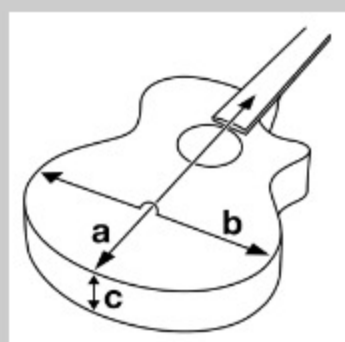

AW1040CE

COLOR VARIATION :  

OPN : Open Pore Natural

SHARE :  

SPEC

SPECS

body shape	Cutaway Dreadnought body
top	Solid Okoume top
back & sides	Okoume back & Okoume sides
neck	AW / Nyatoh neck
fretboard	Ovangkol fretboard
bridge	Ovangkol bridge
inlay	White dot inlay
soundhole rosette	Abalone rosette
tuning machine	Chrome Die-cast tuners (18:1 gear ratio)
nut material	Bone
number of frets	20
saddle material	Compensated Bone
bridge pins	Ibanez Advantage™
strings	D'Addario® XTAPB1253
string gauge	.012/.016/.024/.032/.042/.053
string space	11mm
factory tuning	1E,2B,3G,4D,5A,6E
pickup	Ibanez T-bar Undersaddle
preamp	Ibanez Custom Electronics w/ Volume and Tone Control
output jack	1/4" Endpin Jack

NECK DIMENSIONS

Scale :	651mm
a : Width	43mm at NUT
b : Width	55mm at 14F
c : Thickness	21mm at 1F
d : Thickness	22mm at 7F
Radius :	400mmR

DESCRIPTION +

BODY DIMENSIONS

a : Length	20"
b : Width	15 3/4"
c : Max Depth	5"