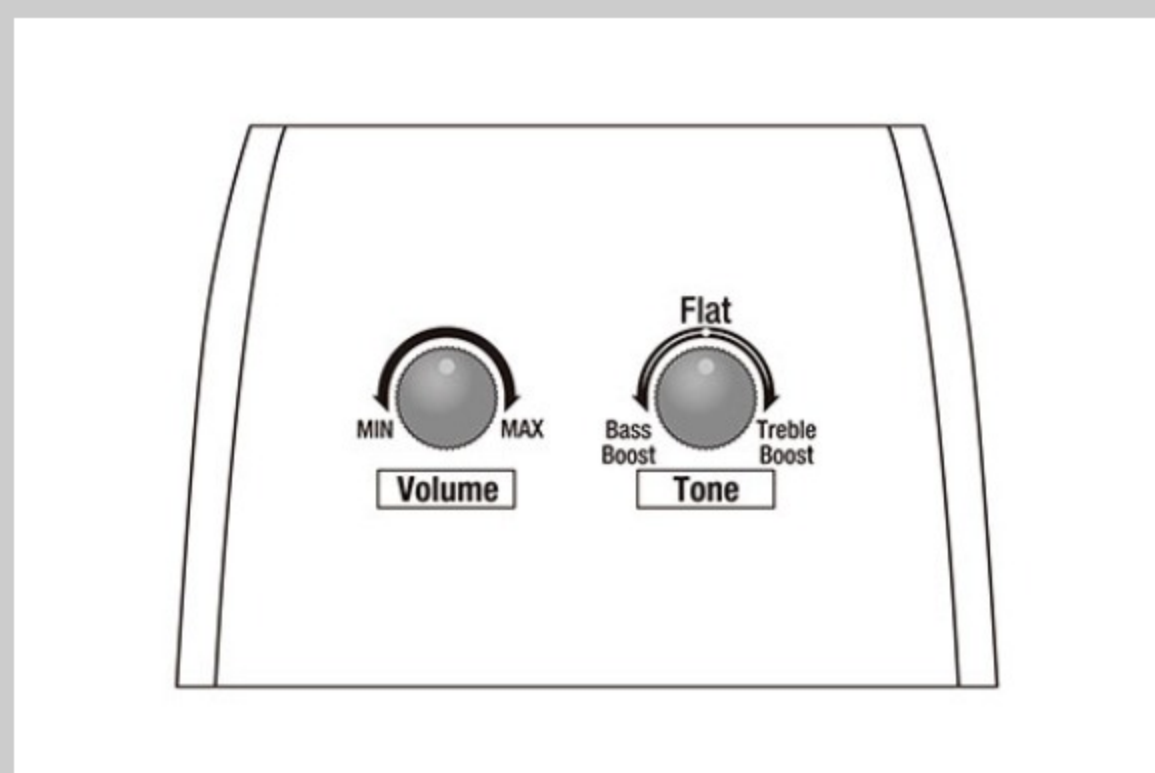

PREAMP

DESCRIPTION +

OTHER FEATURES

Recommended Case	FS40DA
Recommended Bag	IAB540-BK