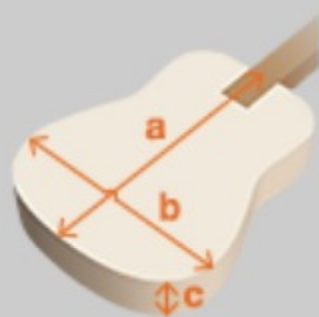

AW152CE

OPN : Open Pore Natural

COLOR VARIATION :

SHARE :  

SPEC

SPEC

body shape	Cutaway Dreadnought body
top	Solid Sitka Spruce top
back & sides	Okoume back & Okoume sides
neck	AW / Nyatoh neck
fretboard	Ovangkol fretboard
bridge	Ovangkol bridge
inlay	White dot
soundhole rosette	Laser engraved rosette
tuning machine	Chrome Die-cast Tuner
nut material	Bone
number of frets	20
saddle material	Compensated Bone
bridge pins	Ibanez Advantage™
strings	D'Addario® EXP38
string gauge	.012/.016/.024/.032/.042/.053
string space	11mm
factory tuning	1E,2B,3G,4D,5A,6E
pickup	Ibanez T-bar Undersaddle
preamp	Ibanez AEQ-TP2 preamp w/Onboard tuner
output jack	Balanced XLR & 1/4" outputs

NECK DIMENSIONS

Scale :	651mm
a : Width	48mm at NUT
b : Width	60mm at 14F
c : Thickness	22mm at 1F
d : Thickness	23mm at 7F
Radius :	400mmR

BODY DIMENSIONS

a : Length	20 "
b : Width	15 3/4"
c : Max Depth	5 "