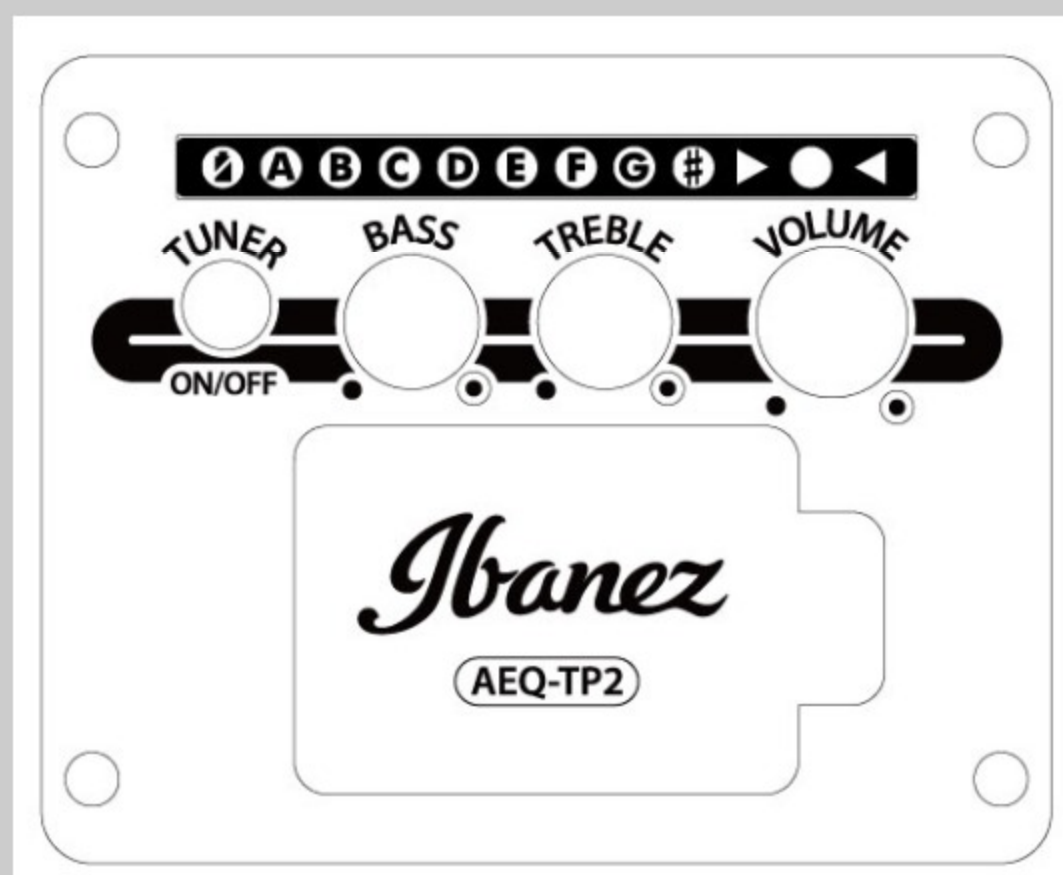

PREAMP

OTHERS

Recommended Case	PF50C
Comfort Forearm Contour