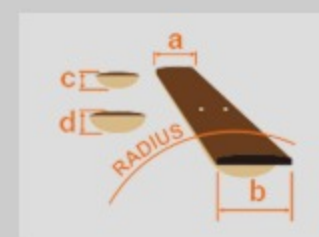

AW152CE

OPN : Open Pore Natural

COLOR VARIATION :

SHARE :  

SPEC

SPEC

body shape	Cutaway Dreadnought body
top	Solid Sitka Spruce top
back & sides	Okoume back & Okoume sides
neck	AW / Nyatoh neck
fretboard	Ovangkol fretboard
bridge	Ovangkol bridge
inlay	White dot
soundhole rosette	Laser engraved rosette
tuning machine	Chrome Die-cast Tuner
nut material	Bone
number of frets	20
saddle material	Compensated Bone
bridge pins	Ibanez Advantage™
strings	D'Addario® EXP38
string gauge	.012/.016/.024/.032/.042/.053
string space	11mm
factory tuning	1E,2B,3G,4D,5A,6E
pickup	Ibanez T-bar Undersaddle
preamp	Ibanez AEQ-TP2 preamp w/Onboard tuner
output jack	Balanced XLR & 1/4" outputs

NECK DIMENSIONS

Scale :	651mm
a : Width	48mm at NUT
b : Width	60mm at 14F
c : Thickness	22mm at 1F
d : Thickness	23mm at 7F
Radius :	400mmR

BODY DIMENSIONS

a : Length	20 "
b : Width	15 3/4"
c : Max Depth	5 "