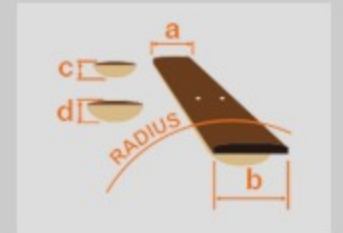

AW152CE

OPN : Open Pore Natural

COLOR VARIATION :

SHARE :  

SPEC

SPEC

body shape	Cutaway Dreadnought body
top	Solid Sitka Spruce top
back & sides	Okoume back & Okoume sides
neck	AW / Nyatoh neck
fretboard	Ovangkol fretboard
bridge	Ovangkol
inlay	White dot inlay
soundhole rosette	Laser engraved rosette
tuning machine	Chrome Die-cast tuners
nut material	Bone
number of frets	20
saddle material	Compensated Bone
bridge pins	Ibanez Advantage™
strings	D'Addario® XTAPB1047-12
string gauge	.012/.016/.024/.032/.042/.053
string space	11mm
factory tuning	1E,2B,3G,4D,5A,6E
pickup	Ibanez T-bar Undersaddle
preamp	Ibanez AEQ-TP2 preamp w/Onboard tuner
output jack	Balanced XLR & 1/4" outputs

NECK DIMENSIONS

Scale :	651mm
a : Width	48mm at NUT
b : Width	60mm at 14F
c : Thickness	22mm at 1F
d : Thickness	23mm at 7F
Radius :	400mmR

BODY DIMENSIONS

a : Length	20 "
b : Width	15 3/4"
c : Max Depth	5 "