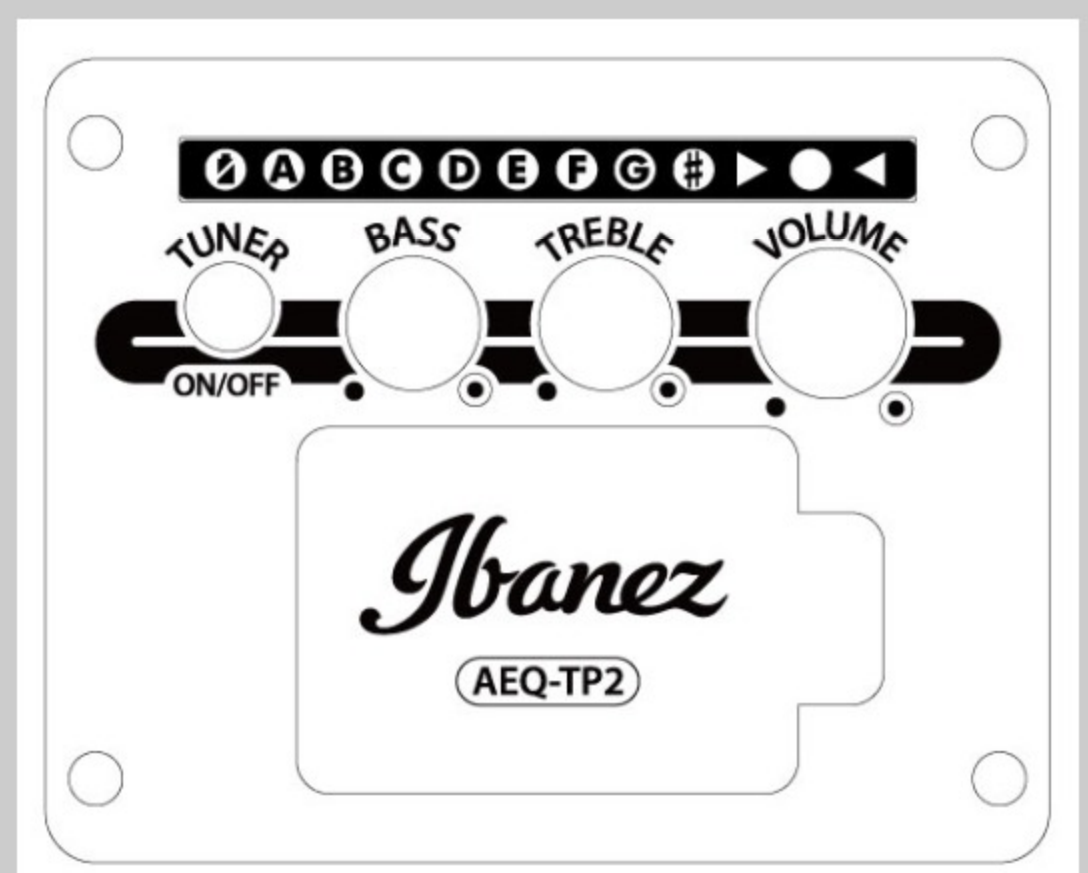

PREAMP

OTHERS

Recommended Case	PF50C
Comfort Forearm Contour