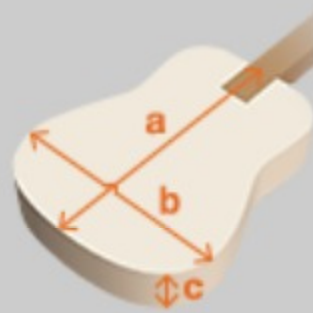

AW152CE

OPN : Open Pore Natural

COLOR VARIATION :

SHARE :  

SPEC

SPEC

body shape	Cutaway Dreadnought body
top	Solid Sitka Spruce top
back & sides	Okoume back & Okoume sides
neck	AW / Nyatoh neck
fretboard	Ovangkol fretboard
bridge	Ovangkol
inlay	White dot inlay
soundhole rosette	Laser engraved rosette
tuning machine	Chrome Die-cast tuners
nut material	Bone
number of frets	20
saddle material	Compensated Bone
bridge pins	Ibanez Advantage™
strings	D'Addario® XTAPB1047-12
string gauge	.012/.016/.024/.032/.042/.053
string space	11mm
factory tuning	1E,2B,3G,4D,5A,6E
pickup	Ibanez T-bar Undersaddle
preamp	Ibanez AEQ-TP2 preamp w/Onboard tuner
output jack	Balanced XLR & 1/4" outputs

NECK DIMENSIONS

Scale :	651mm
a : Width	48mm at NUT
b : Width	60mm at 14F
c : Thickness	22mm at 1F
d : Thickness	23mm at 7F
Radius :	400mmR

BODY DIMENSIONS

a : Length	20 "
b : Width	15 3/4"
c : Max Depth	5 "