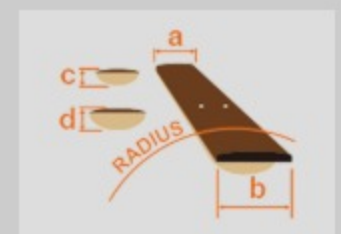

# AW360

WK : Weathered Black Open Pore

COLOR VARIATION :

SHARE : [f](#) [t](#)

### SPEC

body shape	Dreadnought body
bracing	X Bracing
top	Solid Mahogany top
back & sides	Mahogany back & Mahogany sides
neck	Mahogany
fretboard	Ovangkol
bridge	Ovangkol
tuning machine	Chrome Open Gear tuners w/Ivory knobs
nut material	Bone
number of frets	20
saddle material	Compensated Bone saddle
bridge pins	Ibanez Advantage™ bridge pins
strings	D'Addario® EXP™ strings
finish top	Open Pore
finish back and sides	Open Pore
finish neck back	Open Pore

### NECK DIMENSIONS

Scale :	651mm
a : Width	43mm at NUT
b : Width	55mm at 14F
c : Thickness	21mm at 1F
d : Thickness	22mm at 7F
Radius :	400mmR

### BODY DIMENSIONS

a : Length	20 "
b : Width	15 3/4"
c : Max Depth	5 "