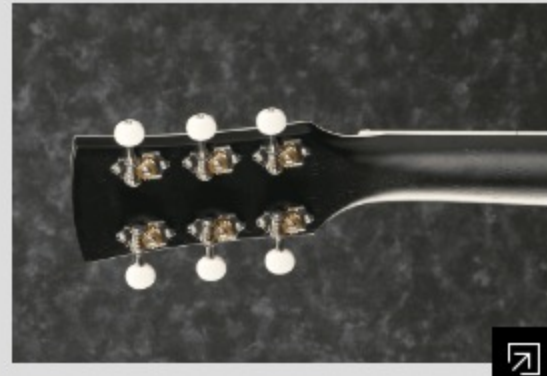

# AW360

WK : Weathered Black Open Pore

COLOR VARIATION :

SHARE : [f](#) [t](#)

### SPEC

body shape	Dreadnought body
bracing	X Bracing
top	Solid Mahogany top
back & sides	Mahogany back & Mahogany sides
neck	Mahogany
fretboard	Ovangkol
bridge	Ovangkol
tuning machine	Chrome Open Gear tuners w/Ivory knobs
nut material	Bone
number of frets	20
saddle material	Compensated Bone saddle
bridge pins	Ibanez Advantage™ bridge pins
strings	D'Addario® EXP™ strings
finish top	Open Pore
finish back and sides	Open Pore
finish neck back	Open Pore

### NECK DIMENSIONS

Scale :	651mm
a : Width	43mm at NUT
b : Width	55mm at 14F
c : Thickness	21mm at 1F
d : Thickness	22mm at 7F
Radius :	400mmR

### BODY DIMENSIONS

a : Length	20 "
b : Width	15 3/4"
c : Max Depth	5 "