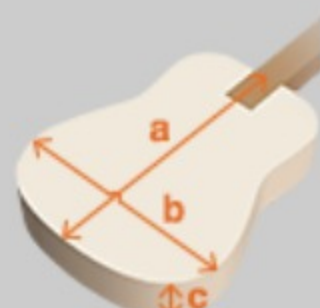

## SPEC

### SPEC

body shape	Dreadnought body
bracing	X Bracing
top	Solid Mahogany top
back & sides	Mahogany back & Mahogany sides
neck	Mahogany
fretboard	Ovangkol
bridge	Ovangkol
tuning machine	Chrome Open Gear tuners w/Ivory knobs
nut material	Bone
number of frets	20
saddle material	Compensated Bone saddle
bridge pins	Ibanez Advantage™ bridge pins
strings	D'Addario® EXP™ strings
finish top	Open Pore
finish back and sides	Open Pore
finish neck back	Open Pore

### NECK DIMENSIONS

Scale :	651mm
a : Width	43mm at NUT
b : Width	55mm at 14F
c : Thickness	21mm at 1F
d : Thickness	22mm at 7F
Radius :	400mmR

### BODY DIMENSIONS

a : Length	20 "
b : Width	15 3/4"
c : Max Depth	5 "