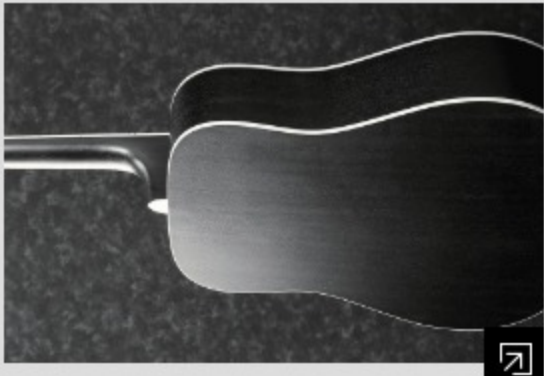

# AW360

WK : Weathered Black Open Pore

COLOR VARIATION :

SHARE : [f](#) [t](#)

### SPEC

body shape	Dreadnought body
bracing	X Bracing
top	Solid Mahogany top
back & sides	Mahogany back & Mahogany sides
neck	Mahogany
fretboard	Ovangkol
bridge	Ovangkol
tuning machine	Chrome Open Gear tuners w/Ivory knobs
nut material	Bone
number of frets	20
saddle material	Compensated Bone saddle
bridge pins	Ibanez Advantage™ bridge pins
strings	D'Addario® EXP™ strings
finish top	Open Pore
finish back and sides	Open Pore
finish neck back	Open Pore