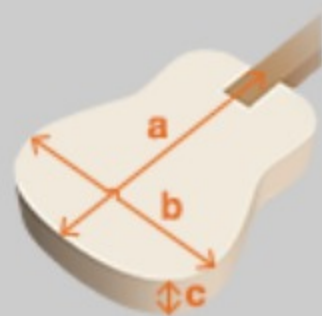

AW360CE

WK : Weathered Black Open Pore

COLOR VARIATION :

SHARE : [f](#) [t](#)

SPEC

SPEC

body shape	Cutaway Dreadnought body
bracing	X Bracing
top	Solid Mahogany top
back & sides	Mahogany back & Mahogany sides
neck	Mahogany
fretboard	Ovangkol
bridge	Ovangkol
tuning machine	Chrome Open Gear tuners w/Ivory knobs
nut material	Bone
number of frets	20
saddle material	Compensated Bone saddle
bridge pins	Ibanez Advantage™ bridge pins
strings	D'Addario® EXP™ strings
pickup	Fishman® Sonicore pickup
preamp	Ibanez AEQ-SP2 preamp w/Onboard tuner
output jack	Balanced XLR & 1/4" outputs
battery	9V Battery
finish top	Open Pore
finish back and sides	Open Pore
finish neck back	Open Pore

NECK DIMENSIONS

Scale :	651mm
a : Width	43mm at NUT
b : Width	55mm at 14F
c : Thickness	21mm at 1F
d : Thickness	22mm at 7F
Radius :	400mmR

BODY DIMENSIONS

a : Length	20"
b : Width	15 3/4"
c : Max Depth	5"