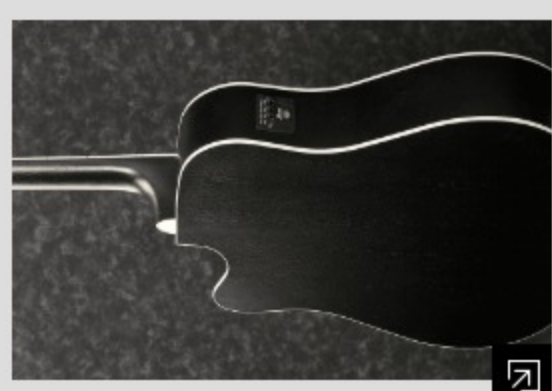

AW360CE

WK : Weathered Black Open Pore

COLOR VARIATION :

SHARE : [f](#) [t](#)

SPEC

SPEC

body shape	Cutaway Dreadnought body
bracing	X Bracing
top	Solid Mahogany top
back & sides	Mahogany back & Mahogany sides
neck	Mahogany
fretboard	Ovangkol
bridge	Ovangkol
tuning machine	Chrome Open Gear tuners w/Ivory knobs
nut material	Bone
number of frets	20
saddle material	Compensated Bone saddle
bridge pins	Ibanez Advantage™ bridge pins
strings	D'Addario® EXP™ strings
pickup	Fishman® Sonicore pickup
preamp	Ibanez AEQ-SP2 preamp w/Onboard tuner
output jack	Balanced XLR & 1/4" outputs
battery	9V Battery
finish top	Open Pore
finish back and sides	Open Pore
finish neck back	Open Pore

NECK DIMENSIONS

Scale :	651mm
a : Width	43mm at NUT
b : Width	55mm at 14F
c : Thickness	21mm at 1F
d : Thickness	22mm at 7F
Radius :	400mmR

BODY DIMENSIONS

a : Length	20"
b : Width	15 3/4"
c : Max Depth	5"