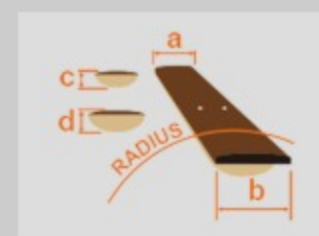

AW360CE

WK : Weathered Black Open Pore

COLOR VARIATION :

SHARE : [f](#) [t](#)

SPEC

SPEC

body shape	Cutaway Dreadnought body
bracing	X Bracing
top	Solid Mahogany top
back & sides	Mahogany back & Mahogany sides
neck	Mahogany
fretboard	Ovangkol
bridge	Ovangkol
tuning machine	Chrome Open Gear tuners w/Ivory knobs
nut material	Bone
number of frets	20
saddle material	Compensated Bone saddle
bridge pins	Ibanez Advantage™ bridge pins
strings	D'Addario® EXP™ strings
pickup	Fishman® Sonicore pickup
preamp	Ibanez AEQ-SP2 preamp w/Onboard tuner
output jack	Balanced XLR & 1/4" outputs
battery	9V Battery
finish top	Open Pore
finish back and sides	Open Pore
finish neck back	Open Pore

NECK DIMENSIONS

Scale :	651mm
a : Width	43mm at NUT
b : Width	55mm at 14F
c : Thickness	21mm at 1F
d : Thickness	22mm at 7F
Radius :	400mmR

BODY DIMENSIONS

a : Length	20"
b : Width	15 3/4"
c : Max Depth	5"