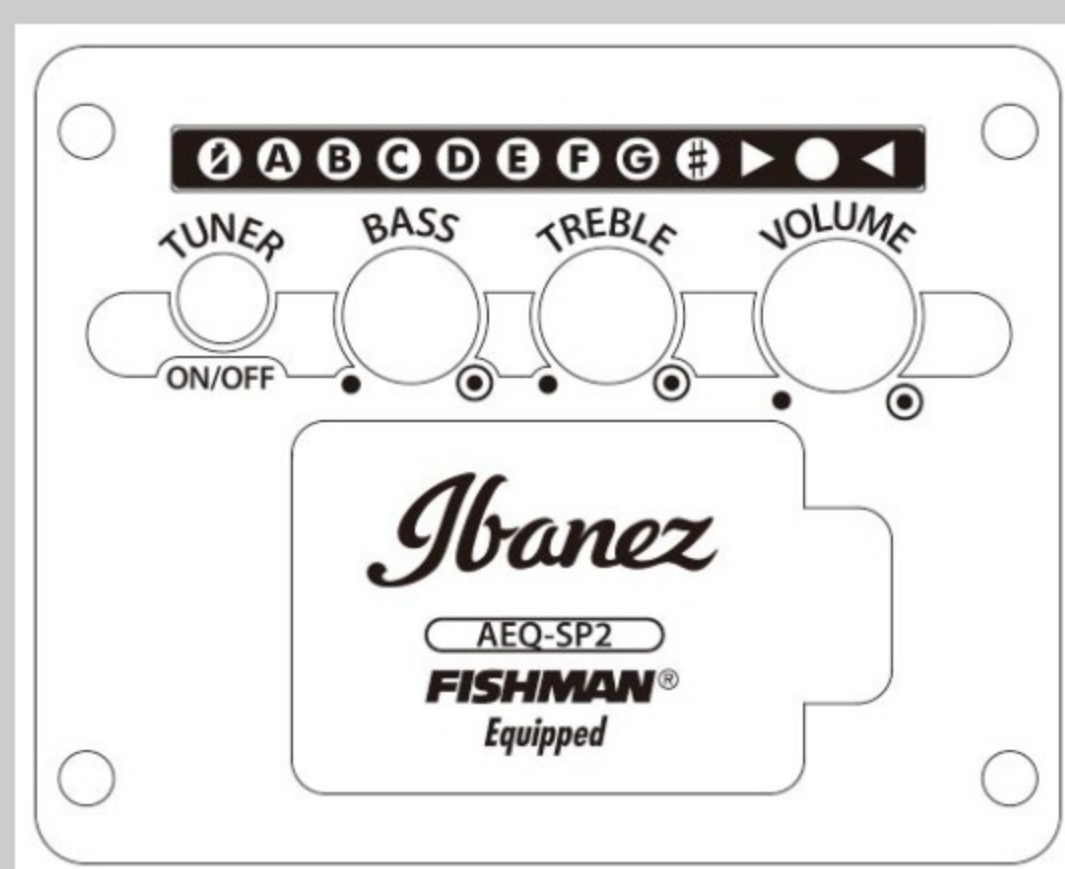

PREAMP

OTHERS

Dovetail Neck Joint