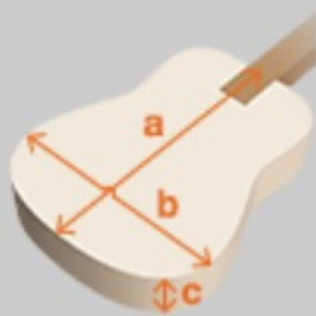

### SPEC

body shape	Cutaway Dreadnought body
bracing	X Bracing
top	Solid Mahogany top
back & sides	Mahogany back & Mahogany sides
neck	Mahogany
fretboard	Ovangkol
bridge	Ovangkol
tuning machine	Chrome Die-cast tuners
number of frets	20
bridge pins	Ibanez Advantage™ bridge pins
strings	D'Addario® EXP™ strings
pickup	Fishman® Sonicore pickup
preamp	Ibanez AEQ-SP2 preamp w/Onboard tuner
output jack	Balanced XLR & 1/4" outputs
battery	9V Battery
finish top	Open Pore
finish back and sides	Open Pore
finish neck back	Open Pore

### NECK DIMENSIONS

Scale :	651mm
a : Width	48mm at NUT
b : Width	60mm at 14F
c : Thickness	22mm at 1F
d : Thickness	23mm at 7F
Radius :	400mmR

### BODY DIMENSIONS

a : Length	20 "
b : Width	15 3/4"
c : Max Depth	5 "