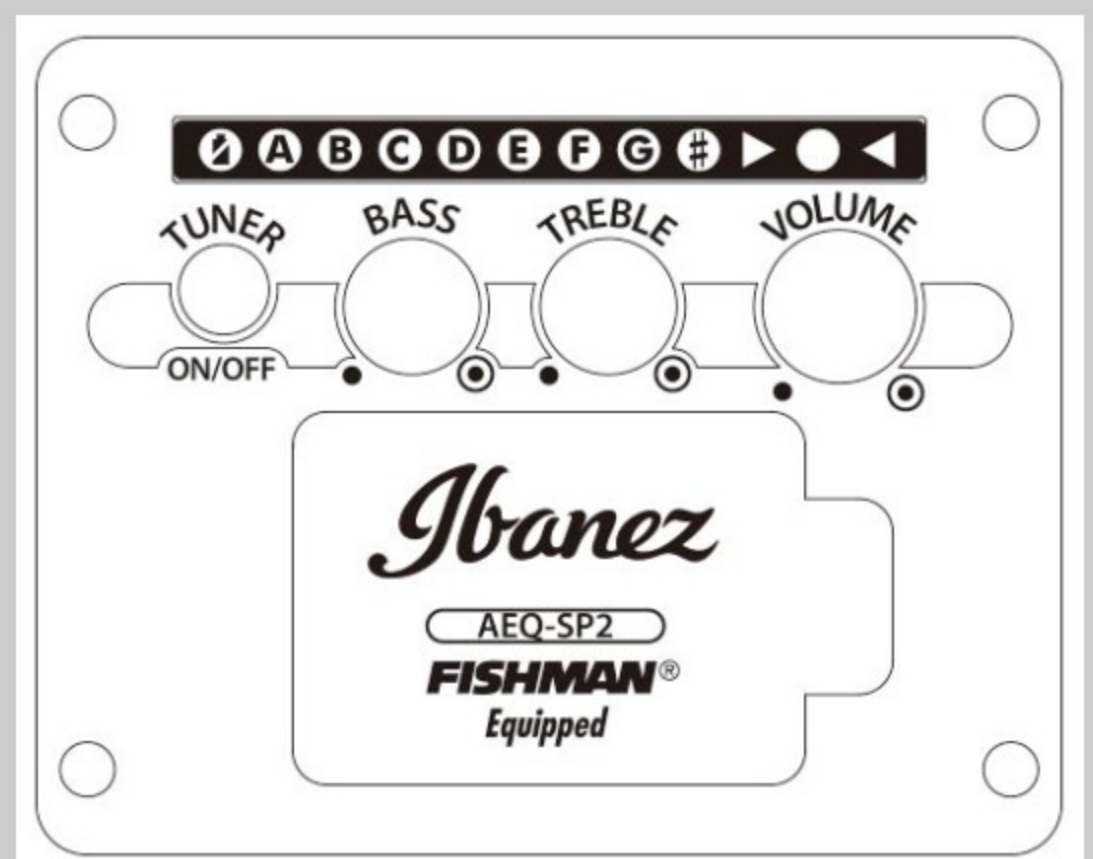

PREAMP

OTHERS

Dovetail Neck Joint