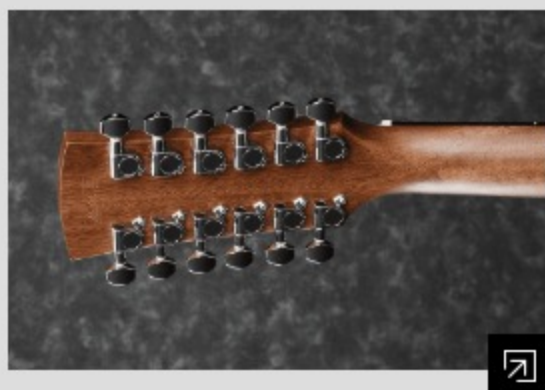

# AW5412CE

OPN : Open Pore Natural

COLOR VARIATION :

SHARE : [f](#) [t](#)

### SPEC

body shape	Cutaway Dreadnought body
bracing	X Bracing
top	Solid Mahogany top
back & sides	Mahogany back & Mahogany sides
neck	Mahogany
fretboard	Ovangkol
bridge	Ovangkol
tuning machine	Chrome Die-cast tuners
number of frets	20
bridge pins	Ibanez Advantage™ bridge pins
strings	D'Addario® EXP™ strings
pickup	Fishman® Sonicore pickup
preamp	Ibanez AEQ-SP2 preamp w/Onboard tuner
output jack	Balanced XLR & 1/4" outputs
battery	9V Battery
finish top	Open Pore
finish back and sides	Open Pore
finish neck back	Open Pore