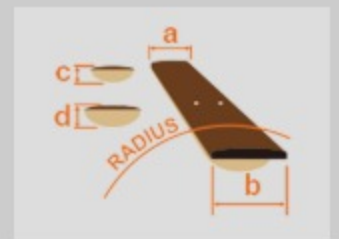

# AW5412CE

OPN : Open Pore Natural

COLOR VARIATION :

SHARE : [f](#) [t](#)

### SPEC

body shape	Cutaway Dreadnought body
bracing	X Bracing
top	Solid Mahogany top
back & sides	Mahogany back & Mahogany sides
neck	Mahogany
fretboard	Ovangkol
bridge	Ovangkol
tuning machine	Chrome Die-cast tuners
number of frets	20
bridge pins	Ibanez Advantage™ bridge pins
strings	D'Addario® EXP™ strings
pickup	Fishman® Sonicore pickup
preamp	Ibanez AEQ-SP2 preamp w/Onboard tuner
output jack	Balanced XLR & 1/4" outputs
battery	9V Battery
finish top	Open Pore
finish back and sides	Open Pore
finish neck back	Open Pore

### NECK DIMENSIONS

Scale :	651mm
a : Width	48mm at NUT
b : Width	60mm at 14F
c : Thickness	22mm at 1F
d : Thickness	23mm at 7F
Radius :	400mmR

### BODY DIMENSIONS

a : Length	20 "
b : Width	15 3/4"
c : Max Depth	5 "