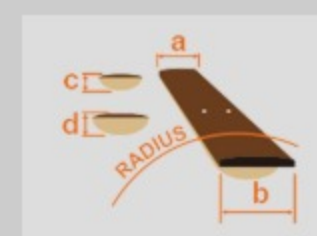

AW5412JR

OPN : Open Pore Natural

COLOR VARIATION :

SHARE :  

SPEC

SPEC

body shape	Dreadnought Junior body
top	Solid Okoume top
back & sides	Okoume back & Okoume sides
neck	AW / Nyatoh neck
fretboard	Ovangkol fretboard
bridge	Ovangkol bridge
inlay	White dot
soundhole rosette	Black & White multi
tuning machine	Chrome Die-cast Tuner
nut material	Plastic
number of frets	20
saddle material	Plastic
bridge pins	Ibanez Advantage™
strings	D'Addario® EXP38
string gauge	.010/.010/.014/.014/.023/.008/.030/.012/.039/.018/.047/.027
string space	11mm
factory tuning	1E,2B,3G,4D,5A,6E

NECK DIMENSIONS

Scale :	607mm
a : Width	48mm at NUT
b : Width	60mm at 14F
c : Thickness	22mm at 1F
d : Thickness	23mm at 7F
Radius :	400mmR

BODY DIMENSIONS

a : Length	18 1/8"
b : Width	14 "
c : Max Depth	4 3/8"