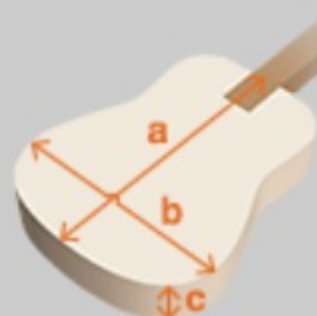

AW5412JR

OPN : Open Pore Natural

COLOR VARIATION :

SHARE :  

SPEC

SPEC

body shape	Dreadnought Junior body
top	Solid Okoume top
back & sides	Okoume back & Okoume sides
neck	AW / Nyatoh neck
fretboard	Ovangkol fretboard
bridge	Ovangkol bridge
inlay	White dot
soundhole rosette	Black & White multi
tuning machine	Chrome Die-cast Tuner
nut material	Plastic
number of frets	20
saddle material	Plastic
bridge pins	Ibanez Advantage™
strings	D'Addario® EXP38
string gauge	.010/.010/.014/.014/.023/.008/.030/.012/.039/.018/.047/.027
string space	11mm
factory tuning	1E,2B,3G,4D,5A,6E

NECK DIMENSIONS

Scale :	607mm
a : Width	48mm at NUT
b : Width	60mm at 14F
c : Thickness	22mm at 1F
d : Thickness	23mm at 7F
Radius :	400mmR

BODY DIMENSIONS

a : Length	18 1/8"
b : Width	14 "
c : Max Depth	4 3/8"