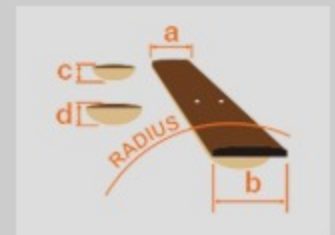

AW5412JR

OPN : Open Pore Natural

COLOR VARIATION :

SHARE :  

SPEC

SPEC

body shape	Dreadnought Junior body
top	Solid Okoume top
back & sides	Okoume back & Okoume sides
neck	AW / Nyatoh neck
fretboard	Ovangkol fretboard
bridge	Ovangkol
inlay	White dot inlay
soundhole rosette	Black & White multi
tuning machine	Chrome Die-cast tuners
nut material	Plastic
number of frets	20
saddle material	Plastic
bridge pins	Ibanez Advantage™
strings	D'Addario® XTAPB1047-12
string gauge	.010/.010/.014/.014/.023/.008/.030/.012/.039/.018/.047/.027
string space	11mm
factory tuning	1E,2B,3G,4D,5A,6E

NECK DIMENSIONS

Scale :	607mm
a : Width	48mm at NUT
b : Width	60mm at 14F
c : Thickness	22mm at 1F
d : Thickness	23mm at 7F
Radius :	400mmR

BODY DIMENSIONS

a : Length	18 1/8"
b : Width	14"
c : Max Depth	4 3/8"