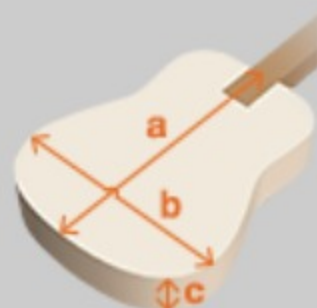

AW5412JR

OPN : Open Pore Natural

COLOR VARIATION :

SHARE :  

SPEC

SPEC

body shape	Dreadnought Junior body
top	Solid Okoume top
back & sides	Okoume back & Okoume sides
neck	AW / Nyatoh neck
fretboard	Ovangkol fretboard
bridge	Ovangkol
inlay	White dot inlay
soundhole rosette	Black & White multi
tuning machine	Chrome Die-cast tuners
nut material	Plastic
number of frets	20
saddle material	Plastic
bridge pins	Ibanez Advantage™
strings	D'Addario® XTAPB1047-12
string gauge	.010/.010/.014/.014/.023/.008/.030/.012/.039/.018/.047/.027
string space	11mm
factory tuning	1E,2B,3G,4D,5A,6E

NECK DIMENSIONS

Scale :	607mm
a : Width	48mm at NUT
b : Width	60mm at 14F
c : Thickness	22mm at 1F
d : Thickness	23mm at 7F
Radius :	400mmR

BODY DIMENSIONS

a : Length	18 1/8"
b : Width	14"
c : Max Depth	4 3/8"