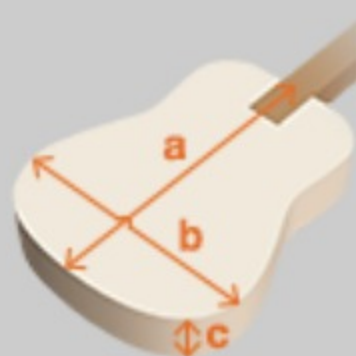

### SPECS

body shape	Dreadnought Junior body
top	Solid Okoume top
back & sides	Okoume back & Okoume sides
neck	AW / Nyatoh neck
fretboard	Ovangkol fretboard
bridge	Ovangkol bridge
inlay	White dot inlay
soundhole rosette	Black & White multi
tuning machine	Chrome Die-cast tuners(18:1 gear ratio)
nut material	Plastic
number of frets	20
saddle material	Plastic
bridge pins	Ibanez Advantage™
strings	D'Addario® XTAPB1047-12
string gauge	.010/.010/.014/.014/.023/.008/.030/.012/.039/.018/.047/.027
string space	11mm
factory tuning	1E,2B,3G,4D,5A,6E

### NECK DIMENSIONS

Scale :	607mm/24"
a : Width	48mm at NUT
b : Width	60mm at 14F
c : Thickness	22mm at 1F
d : Thickness	23mm at 7F
Radius :	400mmR

DESCRIPTION +

### BODY DIMENSIONS

a : Length	18 1/8"
b : Width	14"
c : Max Depth	4 3/8"

DESCRIPTION +