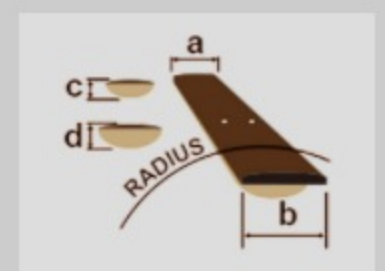

### SPECS

body shape	Dreadnought Junior body
top	Solid Okoume top
back & sides	Okoume back & Okoume sides
neck	AW / Nyatoh neck
fretboard	Ovangkol fretboard
bridge	Ovangkol bridge
inlay	White dot inlay
soundhole rosette	Black & White multi
tuning machine	Chrome Die-cast tuners(18:1 gear ratio)
nut material	Plastic
number of frets	20
saddle material	Plastic
bridge pins	Ibanez Advantage™
strings	D'Addario® XTAPB1047-12
string gauge	.010/.010/.014/.014/.023/.008/.030/.012/.039/.018/.047/.027
string space	11mm
factory tuning	1E,2B,3G,4D,5A,6E

### NECK DIMENSIONS

Scale :	607mm/24"
a : Width	48mm at NUT
b : Width	60mm at 14F
c : Thickness	22mm at 1F
d : Thickness	23mm at 7F
Radius :	400mmR

DESCRIPTION +

### BODY DIMENSIONS

a : Length	18 1/8"
b : Width	14"
c : Max Depth	4 3/8"

DESCRIPTION +