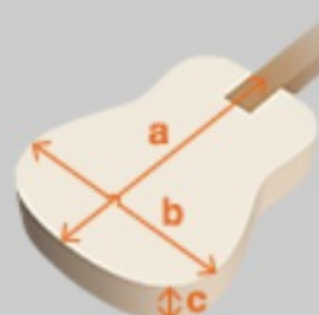

AW54

OPN : Open Pore Natural

COLOR VARIATION :

SHARE :  

SPEC

SPEC

body shape	Dreadnought body
top	Solid Okoume top
back & sides	Okoume back & Okoume sides
neck	AW / Nyatoh neck
fretboard	Ovangkol fretboard
bridge	Ovangkol bridge
inlay	White dot
soundhole rosette	Black & White multi
tuning machine	Chrome Die-cast Tuner
nut material	Plastic
number of frets	20
saddle material	Plastic
bridge pins	Ibanez Advantage™
strings	D'Addario® EXP16
string gauge	.012/.016/.024/.032/.042/.053
string space	11mm
factory tuning	1E,2B,3G,4D,5A,6E

NECK DIMENSIONS

Scale :	651mm
a : Width	43mm at NUT
b : Width	55mm at 14F
c : Thickness	21mm at 1F
d : Thickness	22mm at 7F
Radius :	400mmR

BODY DIMENSIONS

a : Length	20 "
b : Width	15 3/4"
c : Max Depth	5 "