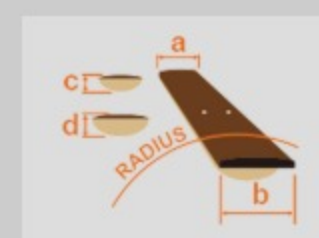

AW54

OPN : Open Pore Natural

COLOR VARIATION :

SHARE :  

SPEC

SPEC

body shape	Dreadnought body
top	Solid Okoume top
back & sides	Okoume back & Okoume sides
neck	AW / Nyatoh neck
fretboard	Ovangkol fretboard
bridge	Ovangkol bridge
inlay	White dot
soundhole rosette	Black & White multi
tuning machine	Chrome Die-cast Tuner
nut material	Plastic
number of frets	20
saddle material	Plastic
bridge pins	Ibanez Advantage™
strings	D'Addario® EXP16
string gauge	.012/.016/.024/.032/.042/.053
string space	11mm
factory tuning	1E,2B,3G,4D,5A,6E

NECK DIMENSIONS

Scale :	651mm
a : Width	43mm at NUT
b : Width	55mm at 14F
c : Thickness	21mm at 1F
d : Thickness	22mm at 7F
Radius :	400mmR

BODY DIMENSIONS

a : Length	20 "
b : Width	15 3/4"
c : Max Depth	5 "