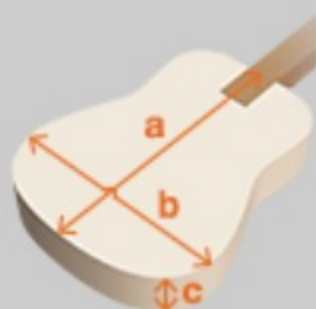

## SPEC

### SPEC

body shape	Dreadnought body
top	Solid Okoume top
back & sides	Okoume back & Okoume sides
neck	AW / Nyatoh neck
fretboard	Ovangkol fretboard
bridge	Ovangkol
inlay	White dot inlay
soundhole rosette	Black & White multi
tuning machine	Chrome Die-cast tuners
nut material	Plastic
number of frets	20
saddle material	Plastic
bridge pins	Ibanez Advantage™
strings	D'Addario® XTAPB1253
string gauge	.012/.016/.024/.032/.042/.053
string space	11mm
factory tuning	1E,2B,3G,4D,5A,6E

### NECK DIMENSIONS

Scale :	651mm
a : Width	43mm at NUT
b : Width	55mm at 14F
c : Thickness	21mm at 1F
d : Thickness	22mm at 7F
Radius :	400mmR

### BODY DIMENSIONS

a : Length	20 "
b : Width	15 3/4"
c : Max Depth	5 "