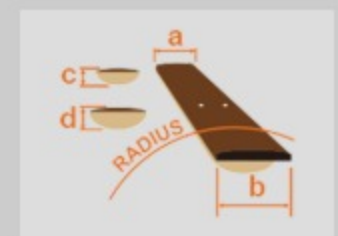

### SPEC

body shape	Dreadnought body
top	Solid Okoume top
back & sides	Okoume back & Okoume sides
neck	AW / Nyatoh neck
fretboard	Ovangkol fretboard
bridge	Ovangkol
inlay	White dot inlay
soundhole rosette	Black & White multi
tuning machine	Chrome Die-cast tuners
nut material	Plastic
number of frets	20
saddle material	Plastic
bridge pins	Ibanez Advantage™
strings	D'Addario® XTAPB1253
string gauge	.012/.016/.024/.032/.042/.053
string space	11mm
factory tuning	1E,2B,3G,4D,5A,6E

### NECK DIMENSIONS

Scale :	651mm
a : Width	43mm at NUT
b : Width	55mm at 14F
c : Thickness	21mm at 1F
d : Thickness	22mm at 7F
Radius :	400mmR

### BODY DIMENSIONS

a : Length	20 "
b : Width	15 3/4"
c : Max Depth	5 "