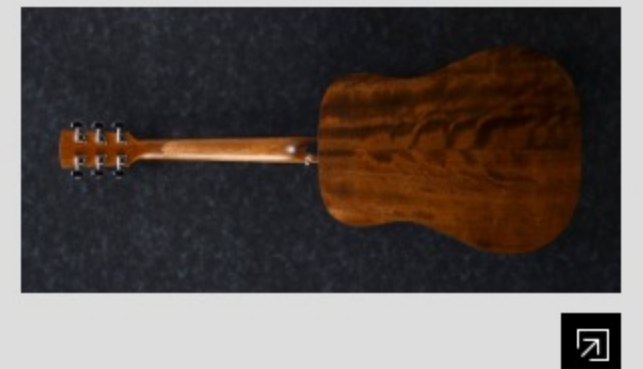

AW54

COLOR VARIATION : 

OPN : Open Pore Natural

SHARE :  

SPEC

SPECS

body shape	Dreadnought body
top	Solid Okoume top
back & sides	Okoume back & Okoume sides
neck	AW / Nyatoh neck
fretboard	Ovangkol fretboard
bridge	Ovangkol bridge
inlay	White dot inlay
soundhole rosette	Black & White multi
tuning machine	Chrome Die-cast tuners(18:1 gear ratio)
nut material	Plastic
number of frets	20
saddle material	Plastic
bridge pins	Ibanez Advantage™
strings	D'Addario® XTAPB1253
string gauge	.012/.016/.024/.032/.042/.053
string space	11mm
factory tuning	1E,2B,3G,4D,5A,6E

NECK DIMENSIONS

Scale :	651mm
a : Width	43mm at NUT
b : Width	55mm at 14F
c : Thickness	21mm at 1F
d : Thickness	22mm at 7F
Radius :	400mmR

DESCRIPTION +

BODY DIMENSIONS

a : Length	20 "
b : Width	15 3/4"
c : Max Depth	5 "