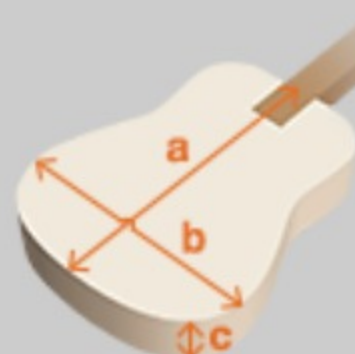

AW54

COLOR VARIATION : 

OPN : Open Pore Natural

SHARE :  

SPEC

SPECS

body shape	Dreadnought body
top	Solid Okoume top
back & sides	Okoume back & Okoume sides
neck	AW / Nyatoh neck
fretboard	Ovangkol fretboard
bridge	Ovangkol bridge
inlay	White dot inlay
soundhole rosette	Black & White multi
tuning machine	Chrome Die-cast tuners(18:1 gear ratio)
nut material	Plastic
number of frets	20
saddle material	Plastic
bridge pins	Ibanez Advantage™
strings	D'Addario® XTAPB1253
string gauge	.012/.016/.024/.032/.042/.053
string space	11mm
factory tuning	1E,2B,3G,4D,5A,6E

NECK DIMENSIONS

Scale :	651mm
a : Width	43mm at NUT
b : Width	55mm at 14F
c : Thickness	21mm at 1F
d : Thickness	22mm at 7F
Radius :	400mmR

DESCRIPTION +

BODY DIMENSIONS

a : Length	20 "
b : Width	15 3/4"
c : Max Depth	5 "