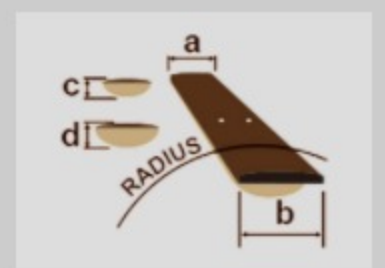

AW54

COLOR VARIATION : 

OPN : Open Pore Natural

SHARE :  

SPEC

SPECS

body shape	Dreadnought body
top	Solid Okoume top
back & sides	Okoume back & Okoume sides
neck	AW / Nyatoh neck
fretboard	Ovangkol fretboard
bridge	Ovangkol bridge
inlay	White dot inlay
soundhole rosette	Black & White multi
tuning machine	Chrome Die-cast tuners(18:1 gear ratio)
nut material	Plastic
number of frets	20
saddle material	Plastic
bridge pins	Ibanez Advantage™
strings	D'Addario® XTAPB1253
string gauge	.012/.016/.024/.032/.042/.053
string space	11mm
factory tuning	1E,2B,3G,4D,5A,6E

NECK DIMENSIONS

Scale :	651mm
a : Width	43mm at NUT
b : Width	55mm at 14F
c : Thickness	21mm at 1F
d : Thickness	22mm at 7F
Radius :	400mmR

DESCRIPTION +

BODY DIMENSIONS

a : Length	20 "
b : Width	15 3/4"
c : Max Depth	5 "