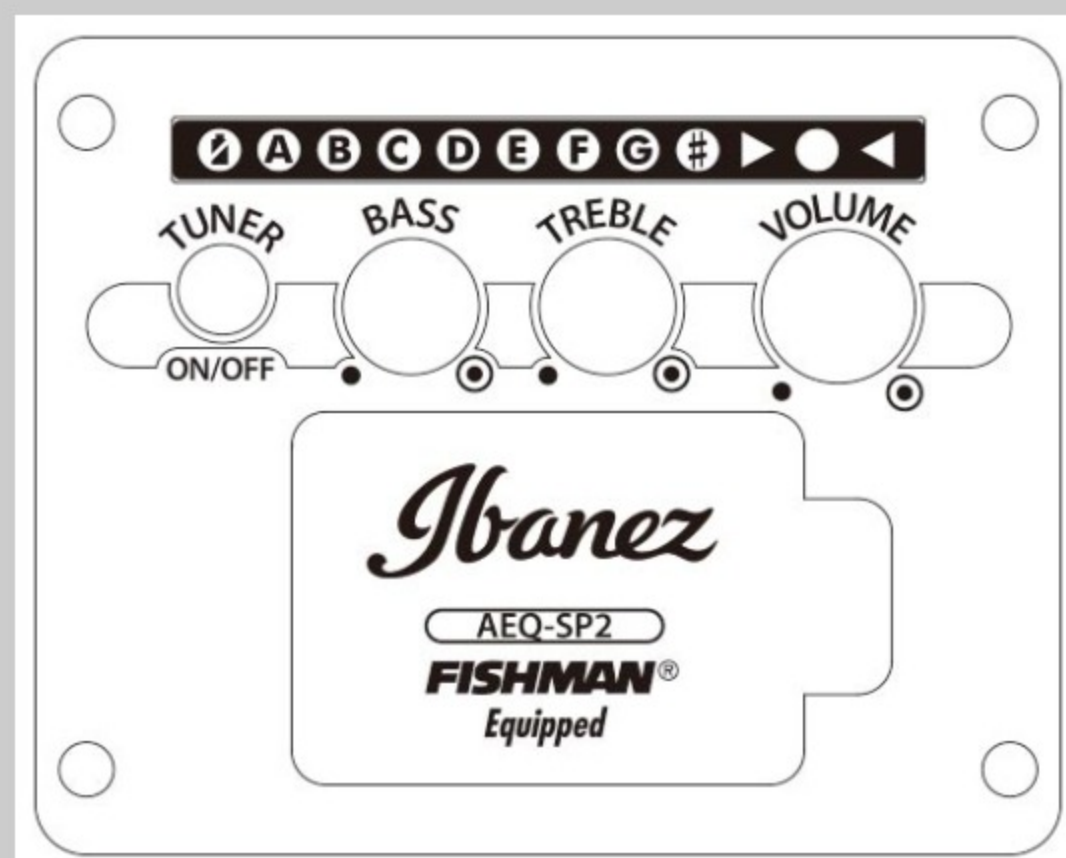

PREAMP

OTHERS

Dovetail Neck Joint