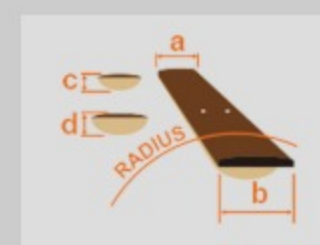

AW54CE

OPN : Open Pore Natural

COLOR VARIATION :

SHARE : [f](#) [t](#)

SPEC

SPEC

body shape	Cutaway Dreadnought body
bracing	X Bracing
top	Solid Mahogany top
back & sides	Mahogany back & Mahogany sides
neck	Mahogany
fretboard	Ovangkol
bridge	Ovangkol
tuning machine	Chrome Die-cast tuners
number of frets	20
bridge pins	Ibanez Advantage™ bridge pins
strings	D'Addario® EXP™ strings
pickup	Fishman® Sonicore pickup
preamp	Ibanez AEQ-SP2 preamp w/Onboard tuner
output jack	Balanced XLR & 1/4" outputs
battery	9V Battery
finish top	Open Pore
finish back and sides	Open Pore
finish neck back	Open Pore

NECK DIMENSIONS

Scale :	651mm
a : Width	43mm at NUT
b : Width	55mm at 14F
c : Thickness	21mm at 1F
d : Thickness	22mm at 7F
Radius :	400mmR

BODY DIMENSIONS

a : Length	20 "
b : Width	15 3/4"
c : Max Depth	5 "