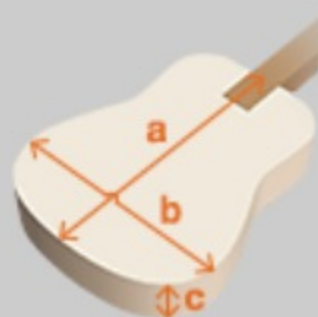

AW54CE

OPN : Open Pore Natural

COLOR VARIATION :

SHARE : [f](#) [t](#)

SPEC

SPEC

body shape	Cutaway Dreadnought body
bracing	X Bracing
top	Solid Mahogany top
back & sides	Mahogany back & Mahogany sides
neck	Mahogany
fretboard	Ovangkol
bridge	Ovangkol
tuning machine	Chrome Die-cast tuners
number of frets	20
bridge pins	Ibanez Advantage™ bridge pins
strings	D'Addario® EXP™ strings
pickup	Fishman® Sonicore pickup
preamp	Ibanez AEQ-SP2 preamp w/Onboard tuner
output jack	Balanced XLR & 1/4" outputs
battery	9V Battery
finish top	Open Pore
finish back and sides	Open Pore
finish neck back	Open Pore

NECK DIMENSIONS

Scale :	651mm
a : Width	43mm at NUT
b : Width	55mm at 14F
c : Thickness	21mm at 1F
d : Thickness	22mm at 7F
Radius :	400mmR

BODY DIMENSIONS

a : Length	20 "
b : Width	15 3/4"
c : Max Depth	5 "