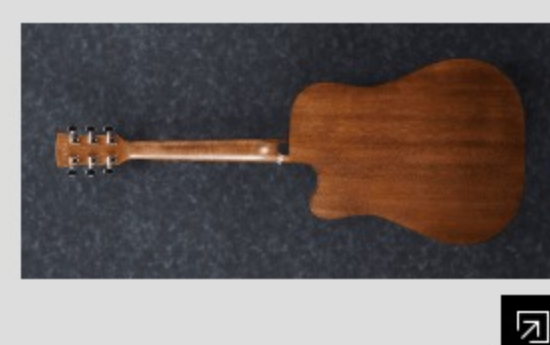

AW54CE

OPN : Open Pore Natural

COLOR VARIATION :

SHARE : [f](#) [t](#)

SPEC

SPEC

body shape	Cutaway Dreadnought body
bracing	X Bracing
top	Solid Mahogany top
back & sides	Mahogany back & Mahogany sides
neck	Mahogany
fretboard	Ovangkol
bridge	Ovangkol
tuning machine	Chrome Die-cast tuners
number of frets	20
bridge pins	Ibanez Advantage™ bridge pins
strings	D'Addario® EXP™ strings
pickup	Fishman® Sonicore pickup
preamp	Ibanez AEQ-SP2 preamp w/Onboard tuner
output jack	Balanced XLR & 1/4" outputs
battery	9V Battery
finish top	Open Pore
finish back and sides	Open Pore
finish neck back	Open Pore

NECK DIMENSIONS

Scale :	651mm
a : Width	43mm at NUT
b : Width	55mm at 14F
c : Thickness	21mm at 1F
d : Thickness	22mm at 7F
Radius :	400mmR

BODY DIMENSIONS

a : Length	20 "
b : Width	15 3/4"
c : Max Depth	5 "