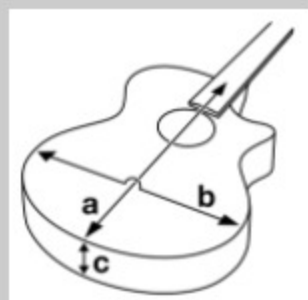

AW54CE

COLOR VARIATION : 
OPN : Open Pore Natural

SHARE :  

SPEC

SPECS

body shape	Cutaway Dreadnought body
top	Solid Okoume top
back & sides	Okoume back & Okoume sides
neck	AW / Nyatoh neck
fretboard	Laurel fretboard
bridge	Laurel bridge
inlay	White dot inlay
soundhole rosette	Black & White multi rosette
tuning machine	Chrome Die-cast tuners (18:1 gear ratio)
number of frets	20
bridge pins	Ibanez Advantage™
strings	D'Addario® XTAPB1253
string gauge	.012/.016/.024/.032/.042/.053
string space	11mm
factory tuning	1E,2B,3G,4D,5A,6E
pickup	Ibanez T-bar Undersaddle
preamp	Ibanez AEQ-TP2 preamp w/Onboard tuner
output jack	Balanced XLR & 1/4" outputs

NECK DIMENSIONS

Scale :	648mm
a : Width	43mm at NUT
b : Width	54.33mm at 14F
c : Thickness	21mm at 1F
d : Thickness	22mm at 7F
Radius :	400mmR

DESCRIPTION +

BODY DIMENSIONS

a : Length	20 1/8"
b : Width	15 3/4"
c : Max Depth	5 "