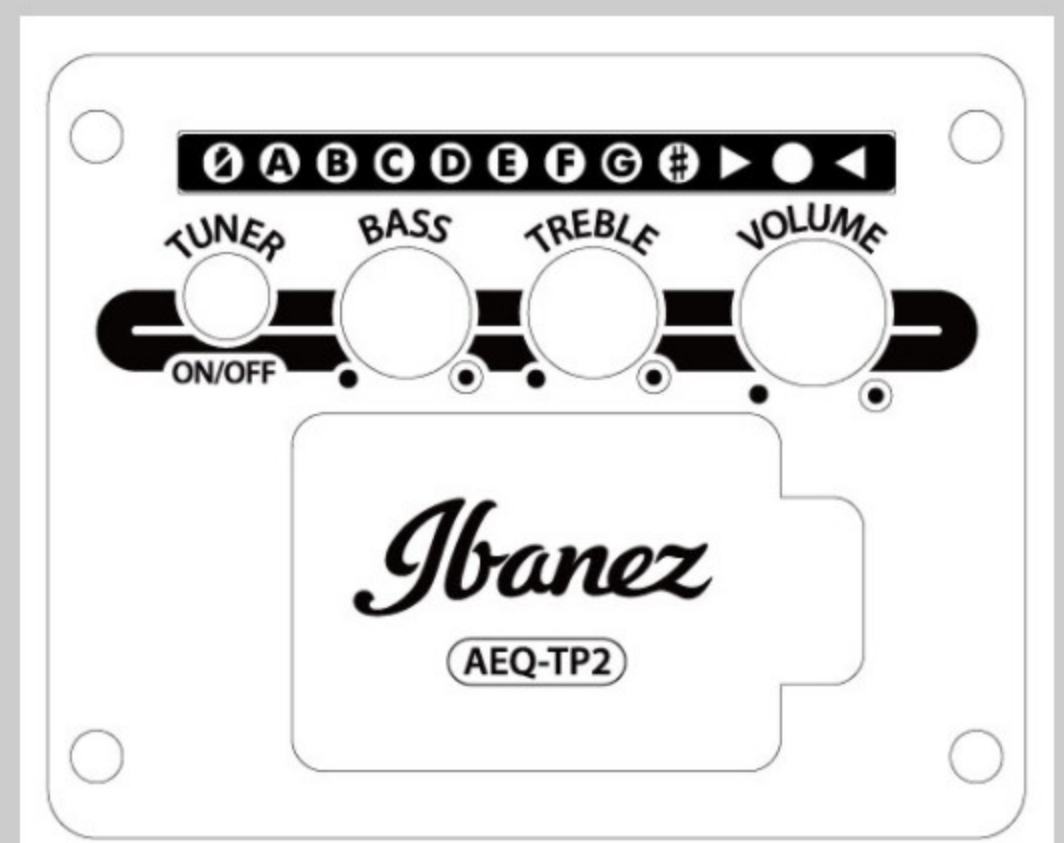

AW54CE

COLOR VARIATION : 
OPN : Open Pore Natural

SHARE :  

SPEC

SPECS

body shape	Cutaway Dreadnought body
top	Solid Okoume top
back & sides	Okoume back & Okoume sides
neck	AW / Nyatoh neck
fretboard	Laurel fretboard
bridge	Laurel bridge
inlay	White dot inlay
soundhole rosette	Black & White multi rosette
tuning machine	Chrome Die-cast tuners (18:1 gear ratio)
number of frets	20
bridge pins	Ibanez Advantage™
strings	D'Addario® XTAPB1253
string gauge	.012/.016/.024/.032/.042/.053
string space	11mm
factory tuning	1E,2B,3G,4D,5A,6E
pickup	Ibanez T-bar Undersaddle
preamp	Ibanez AEQ-TP2 preamp w/Onboard tuner
output jack	Balanced XLR & 1/4" outputs

DESCRIPTION +

PREAMP

DESCRIPTION +

OTHER FEATURES

Recommended	FS40DA
Case	
Recommended Bag	IAB540-BK