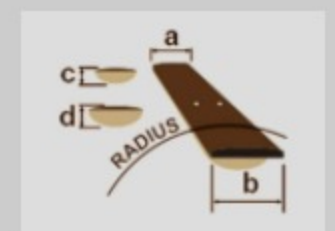

AW54CE

COLOR VARIATION : 
OPN : Open Pore Natural

SHARE :  

SPEC

SPECS

body shape	Cutaway Dreadnought body
top	Solid Okoume top
back & sides	Okoume back & Okoume sides
neck	AW / Nyatoh neck
fretboard	Laurel fretboard
bridge	Laurel bridge
inlay	White dot inlay
soundhole rosette	Black & White multi rosette
tuning machine	Chrome Die-cast tuners (18:1 gear ratio)
number of frets	20
bridge pins	Ibanez Advantage™
strings	D'Addario® XTAPB1253
string gauge	.012/.016/.024/.032/.042/.053
string space	11mm
factory tuning	1E,2B,3G,4D,5A,6E
pickup	Ibanez T-bar Undersaddle
preamp	Ibanez AEQ-TP2 preamp w/Onboard tuner
output jack	Balanced XLR & 1/4" outputs

NECK DIMENSIONS

Scale :	648mm
a : Width	43mm at NUT
b : Width	54.33mm at 14F
c : Thickness	21mm at 1F
d : Thickness	22mm at 7F
Radius :	400mmR

DESCRIPTION +

BODY DIMENSIONS

a : Length	20 1/8"
b : Width	15 3/4"
c : Max Depth	5 "