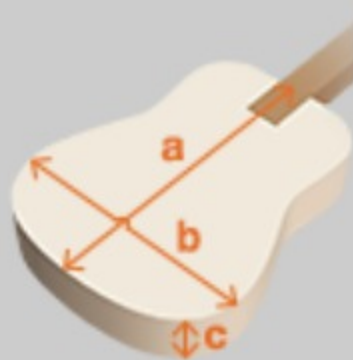

AW54JR

COLOR VARIATION : 

OPN : Open Pore Natural

SHARE :  

SPEC

SPECS

body shape	Dreadnought Junior body
top	Solid Okoume top
back & sides	Okoume back & Okoume sides
neck	AW / Nyatoh neck
fretboard	Ovangkol fretboard
bridge	Ovangkol bridge
inlay	White dot inlay
soundhole rosette	Black & White multi
tuning machine	Chrome Open Gear tuners (18:1 gear ratio)
nut material	Plastic
number of frets	20
saddle material	Plastic
bridge pins	Ibanez Advantage™
strings	D'Addario® XTAPB1253
string gauge	.012/.016/.024/.032/.042/.053
string space	11mm
factory tuning	1E,2B,3G,4D,5A,6E

NECK DIMENSIONS

Scale :	607mm/24"
a : Width	43mm at NUT
b : Width	54mm at 14F
c : Thickness	21mm at 1F
d : Thickness	22mm at 7F
Radius :	400mmR

DESCRIPTION +

BODY DIMENSIONS

a : Length	18 1/8"
b : Width	14"
c : Max Depth	4 3/8"