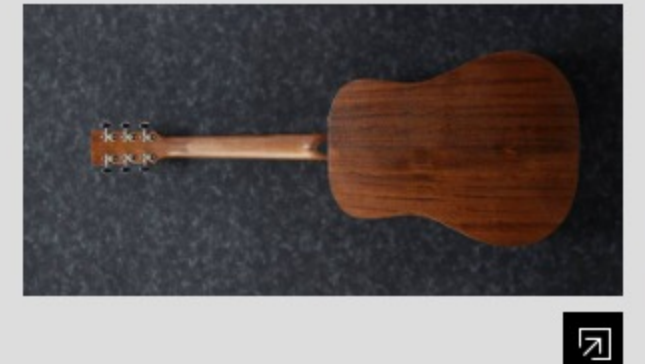

AW54JR

COLOR VARIATION : 

OPN : Open Pore Natural

SHARE :  

SPEC

SPECS

body shape	Dreadnought Junior body
top	Solid Okoume top
back & sides	Okoume back & Okoume sides
neck	AW / Nyatoh neck
fretboard	Ovangkol fretboard
bridge	Ovangkol bridge
inlay	White dot inlay
soundhole rosette	Black & White multi
tuning machine	Chrome Open Gear tuners (18:1 gear ratio)
nut material	Plastic
number of frets	20
saddle material	Plastic
bridge pins	Ibanez Advantage™
strings	D'Addario® XTAPB1253
string gauge	.012/.016/.024/.032/.042/.053
string space	11mm
factory tuning	1E,2B,3G,4D,5A,6E

NECK DIMENSIONS

Scale :	607mm/24"
a : Width	43mm at NUT
b : Width	54mm at 14F
c : Thickness	21mm at 1F
d : Thickness	22mm at 7F
Radius :	400mmR

DESCRIPTION +

BODY DIMENSIONS

a : Length	18 1/8"
b : Width	14"
c : Max Depth	4 3/8"

DESCRIPTION +

OTHER FEATURES

Gig bag included