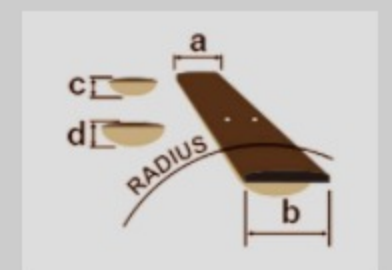

AW54JR

COLOR VARIATION : 

OPN : Open Pore Natural

SHARE :  

SPEC

SPECS

body shape	Dreadnought Junior body
top	Solid Okoume top
back & sides	Okoume back & Okoume sides
neck	AW / Nyatoh neck
fretboard	Ovangkol fretboard
bridge	Ovangkol bridge
inlay	White dot inlay
soundhole rosette	Black & White multi
tuning machine	Chrome Open Gear tuners (18:1 gear ratio)
nut material	Plastic
number of frets	20
saddle material	Plastic
bridge pins	Ibanez Advantage™
strings	D'Addario® XTAPB1253
string gauge	.012/.016/.024/.032/.042/.053
string space	11mm
factory tuning	1E,2B,3G,4D,5A,6E

NECK DIMENSIONS

Scale :	607mm/24"
a : Width	43mm at NUT
b : Width	54mm at 14F
c : Thickness	21mm at 1F
d : Thickness	22mm at 7F
Radius :	400mmR

DESCRIPTION +

BODY DIMENSIONS

a : Length	18 1/8"
b : Width	14"
c : Max Depth	4 3/8"