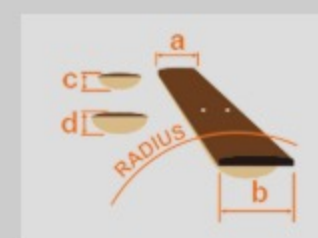

AW54L

OPN : Open Pore Natural

COLOR VARIATION :

SHARE :  

SPEC

SPEC

body shape	Dreadnought body
top	Solid Okoume top
back & sides	Okoume back & Okoume sides
neck	AW / Nyatoh neck
fretboard	Ovangkol fretboard
bridge	Ovangkol bridge
inlay	White dot
soundhole rosette	Black & White multi
tuning machine	Chrome Die-cast Tuner
nut material	Plastic
number of frets	20
saddle material	Plastic
bridge pins	Ibanez Advantage™
strings	D'Addario® EXP16
string gauge	.012/.016/.024/.032/.042/.053
string space	11mm
factory tuning	1E,2B,3G,4D,5A,6E

NECK DIMENSIONS

Scale :	651mm
a : Width	43mm at NUT
b : Width	55mm at 14F
c : Thickness	21mm at 1F
d : Thickness	22mm at 7F
Radius :	400mmR

BODY DIMENSIONS

a : Length	20 "
b : Width	15 3/4"
c : Max Depth	5 "