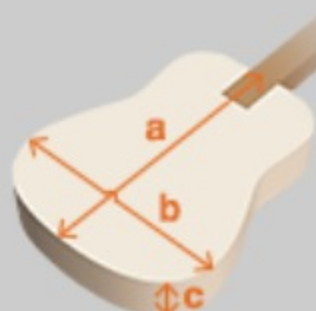

AW54L

OPN : Open Pore Natural

COLOR VARIATION :

SHARE :  

SPEC

SPEC

body shape	Dreadnought body
top	Solid Okoume top
back & sides	Okoume back & Okoume sides
neck	AW / Nyatoh neck
fretboard	Ovangkol fretboard
bridge	Ovangkol bridge
inlay	White dot
soundhole rosette	Black & White multi
tuning machine	Chrome Die-cast Tuner
nut material	Plastic
number of frets	20
saddle material	Plastic
bridge pins	Ibanez Advantage™
strings	D'Addario® EXP16
string gauge	.012/.016/.024/.032/.042/.053
string space	11mm
factory tuning	1E,2B,3G,4D,5A,6E

NECK DIMENSIONS

Scale :	651mm
a : Width	43mm at NUT
b : Width	55mm at 14F
c : Thickness	21mm at 1F
d : Thickness	22mm at 7F
Radius :	400mmR

BODY DIMENSIONS

a : Length	20 "
b : Width	15 3/4"
c : Max Depth	5 "