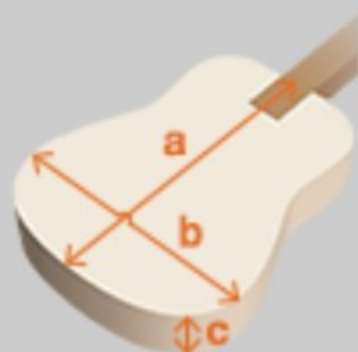

AW54L

COLOR VARIATION :

OPN : Open Pore Natural

SHARE :

SPEC

SPECS

body shape	Dreadnought body
top	Solid Okoume top
back & sides	Okoume back & Okoume sides
neck	AW / Nyatoh neck
fretboard	Ovangkol fretboard
bridge	Ovangkol bridge
inlay	White dot inlay
soundhole rosette	Black & White multi
tuning machine	Chrome Die-cast tuners(18:1 gear ratio)
nut material	Plastic
number of frets	20
saddle material	Plastic
bridge pins	Ibanez Advantage™
strings	D'Addario® XTAPB1253
string gauge	.012/.016/.024/.032/.042/.053
string space	11mm
factory tuning	1E,2B,3G,4D,5A,6E

NECK DIMENSIONS

Scale :	651mm
a : Width	43mm at NUT
b : Width	55mm at 14F
c : Thickness	21mm at 1F
d : Thickness	22mm at 7F
Radius :	400mmR

DESCRIPTION

BODY DIMENSIONS

a : Length	20 "
b : Width	15 3/4"
c : Max Depth	5 "