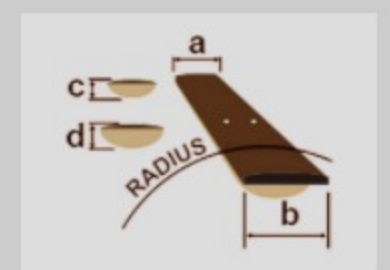

AW54L

COLOR VARIATION :

OPN : Open Pore Natural

SHARE :

SPEC

SPECS

body shape	Dreadnought body
top	Solid Okoume top
back & sides	Okoume back & Okoume sides
neck	AW / Nyatoh neck
fretboard	Ovangkol fretboard
bridge	Ovangkol bridge
inlay	White dot inlay
soundhole rosette	Black & White multi
tuning machine	Chrome Die-cast tuners(18:1 gear ratio)
nut material	Plastic
number of frets	20
saddle material	Plastic
bridge pins	Ibanez Advantage™
strings	D'Addario® XTAPB1253
string gauge	.012/.016/.024/.032/.042/.053
string space	11mm
factory tuning	1E,2B,3G,4D,5A,6E

NECK DIMENSIONS

Scale :	651mm
a : Width	43mm at NUT
b : Width	55mm at 14F
c : Thickness	21mm at 1F
d : Thickness	22mm at 7F
Radius :	400mmR

DESCRIPTION

BODY DIMENSIONS

a : Length	20 "
b : Width	15 3/4"
c : Max Depth	5 "