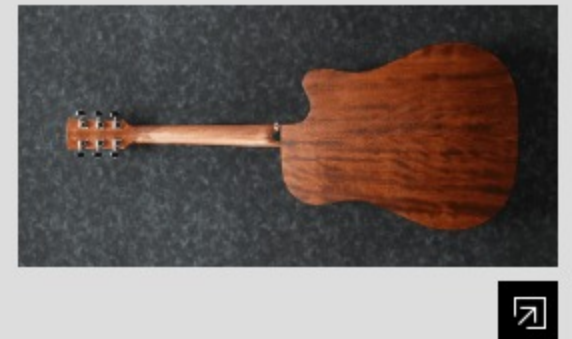

AW54LCE

OPN : Open Pore Natural

COLOR VARIATION :

SHARE : [f](#) [t](#)

SPEC

SPEC

body shape	Cutaway Dreadnought body
bracing	X Bracing
top	Solid Mahogany top
back & sides	Mahogany back & Mahogany sides
neck	Mahogany
fretboard	Ovangkol
bridge	Ovangkol
tuning machine	Chrome Die-cast tuners
number of frets	20
bridge pins	Ibanez Advantage™ bridge pins
strings	D'Addario® EXP™ strings
pickup	Fishman® Sonicore pickup
preamp	Ibanez AEQ-SP2 preamp w/Onboard tuner
output jack	Balanced XLR & 1/4" outputs
battery	9V Battery
finish top	Open Pore
finish back and sides	Open Pore
finish neck back	Open Pore

NECK DIMENSIONS

Scale :	651mm
a : Width	43mm at NUT
b : Width	55mm at 14F
c : Thickness	21mm at 1F
d : Thickness	22mm at 7F
Radius :	400mmR

BODY DIMENSIONS

a : Length	20 "
b : Width	15 3/4"
c : Max Depth	5 "