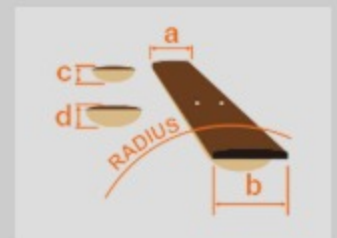

AW54LCE

OPN : Open Pore Natural

COLOR VARIATION :

SHARE : [f](#) [t](#)

SPEC

SPEC

body shape	Cutaway Dreadnought body
bracing	X Bracing
top	Solid Mahogany top
back & sides	Mahogany back & Mahogany sides
neck	Mahogany
fretboard	Ovangkol
bridge	Ovangkol
tuning machine	Chrome Die-cast tuners
number of frets	20
bridge pins	Ibanez Advantage™ bridge pins
strings	D'Addario® EXP™ strings
pickup	Fishman® Sonicore pickup
preamp	Ibanez AEQ-SP2 preamp w/Onboard tuner
output jack	Balanced XLR & 1/4" outputs
battery	9V Battery
finish top	Open Pore
finish back and sides	Open Pore
finish neck back	Open Pore

NECK DIMENSIONS

Scale :	651mm
a : Width	43mm at NUT
b : Width	55mm at 14F
c : Thickness	21mm at 1F
d : Thickness	22mm at 7F
Radius :	400mmR

BODY DIMENSIONS

a : Length	20 "
b : Width	15 3/4"
c : Max Depth	5 "