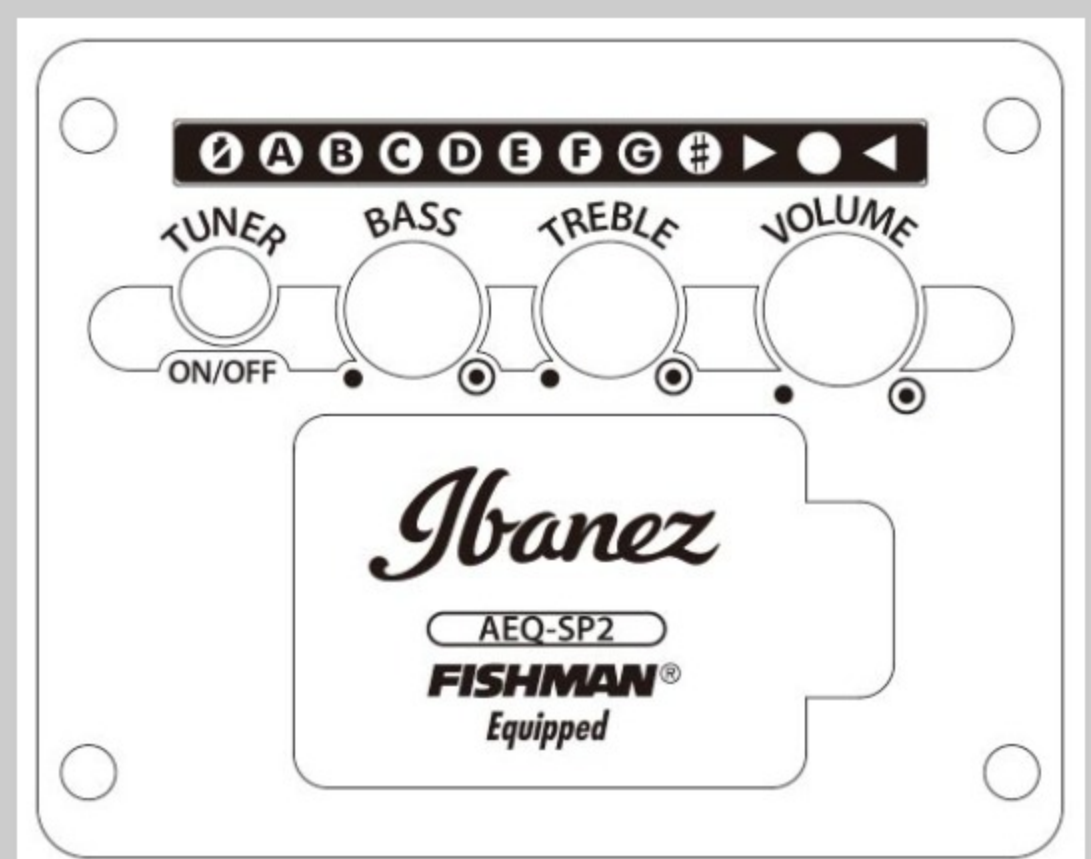

PREAMP

OTHERS

Dovetail Neck Joint