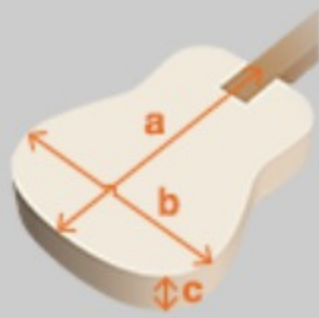

AW54LCE

OPN : Open Pore Natural

COLOR VARIATION :

SHARE : [f](#) [t](#)

SPEC

SPEC

body shape	Cutaway Dreadnought body
bracing	X Bracing
top	Solid Mahogany top
back & sides	Mahogany back & Mahogany sides
neck	Mahogany
fretboard	Ovangkol
bridge	Ovangkol
tuning machine	Chrome Die-cast tuners
number of frets	20
bridge pins	Ibanez Advantage™ bridge pins
strings	D'Addario® EXP™ strings
pickup	Fishman® Sonicore pickup
preamp	Ibanez AEQ-SP2 preamp w/Onboard tuner
output jack	Balanced XLR & 1/4" outputs
battery	9V Battery
finish top	Open Pore
finish back and sides	Open Pore
finish neck back	Open Pore

NECK DIMENSIONS

Scale :	651mm
a : Width	43mm at NUT
b : Width	55mm at 14F
c : Thickness	21mm at 1F
d : Thickness	22mm at 7F
Radius :	400mmR

BODY DIMENSIONS

a : Length	20 "
b : Width	15 3/4"
c : Max Depth	5 "