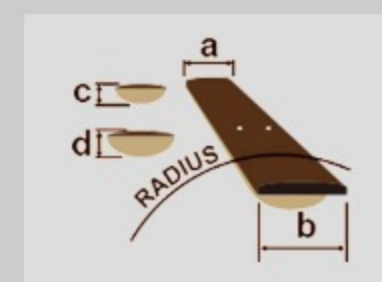

AW54LCE

COLOR VARIATION : 

OPN : Open Pore Natural

SHARE :  

SPEC

SPECS

body shape	Cutaway Dreadnought body
top	Solid Okoume top
back & sides	Okoume back & Okoume sides
neck	AW / Nyatoh neck
fretboard	Laurel fretboard
bridge	Laurel bridge
inlay	White dot inlay
soundhole rosette	Black & White multi
tuning machine	Chrome Die-cast tuners (18:1 gear ratio)
number of frets	20
bridge pins	Ibanez Advantage™
strings	D'Addario® XTAPB1253
string gauge	.012/.016/.024/.032/.042/.053
string space	11mm
factory tuning	1E,2B,3G,4D,5A,6E
pickup	Ibanez T-bar Undersaddle
preamp	Ibanez AEQ-TP2 preamp w/Onboard tuner
output jack	Balanced XLR & 1/4" outputs
battery	9V x1

NECK DIMENSIONS

Scale :	648mm
a : Width	43mm at NUT
b : Width	54.33mm at 14F
c : Thickness	21mm at 1F
d : Thickness	22mm at 7F
Radius :	400mmR

DESCRIPTION +

BODY DIMENSIONS

a : Length	20 1/8"
b : Width	15 3/4"
c : Max Depth	5"