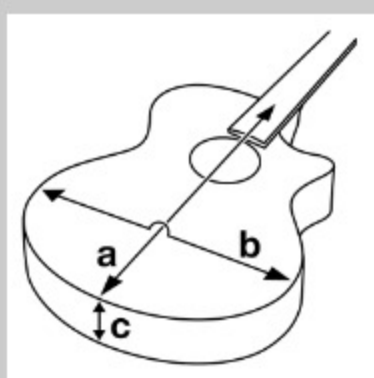

AW54LCE

COLOR VARIATION : 

OPN : Open Pore Natural

SHARE :  

SPEC

SPECS

body shape	Cutaway Dreadnought body
top	Solid Okoume top
back & sides	Okoume back & Okoume sides
neck	AW / Nyatoh neck
fretboard	Laurel fretboard
bridge	Laurel bridge
inlay	White dot inlay
soundhole rosette	Black & White multi
tuning machine	Chrome Die-cast tuners (18:1 gear ratio)
number of frets	20
bridge pins	Ibanez Advantage™
strings	D'Addario® XTAPB1253
string gauge	.012/.016/.024/.032/.042/.053
string space	11mm
factory tuning	1E,2B,3G,4D,5A,6E
pickup	Ibanez T-bar Undersaddle
preamp	Ibanez AEQ-TP2 preamp w/Onboard tuner
output jack	Balanced XLR & 1/4" outputs
battery	9V x1

NECK DIMENSIONS

Scale :	648mm
a : Width	43mm at NUT
b : Width	54.33mm at 14F
c : Thickness	21mm at 1F
d : Thickness	22mm at 7F
Radius :	400mmR

DESCRIPTION +

BODY DIMENSIONS

a : Length	20 1/8"
b : Width	15 3/4"
c : Max Depth	5"