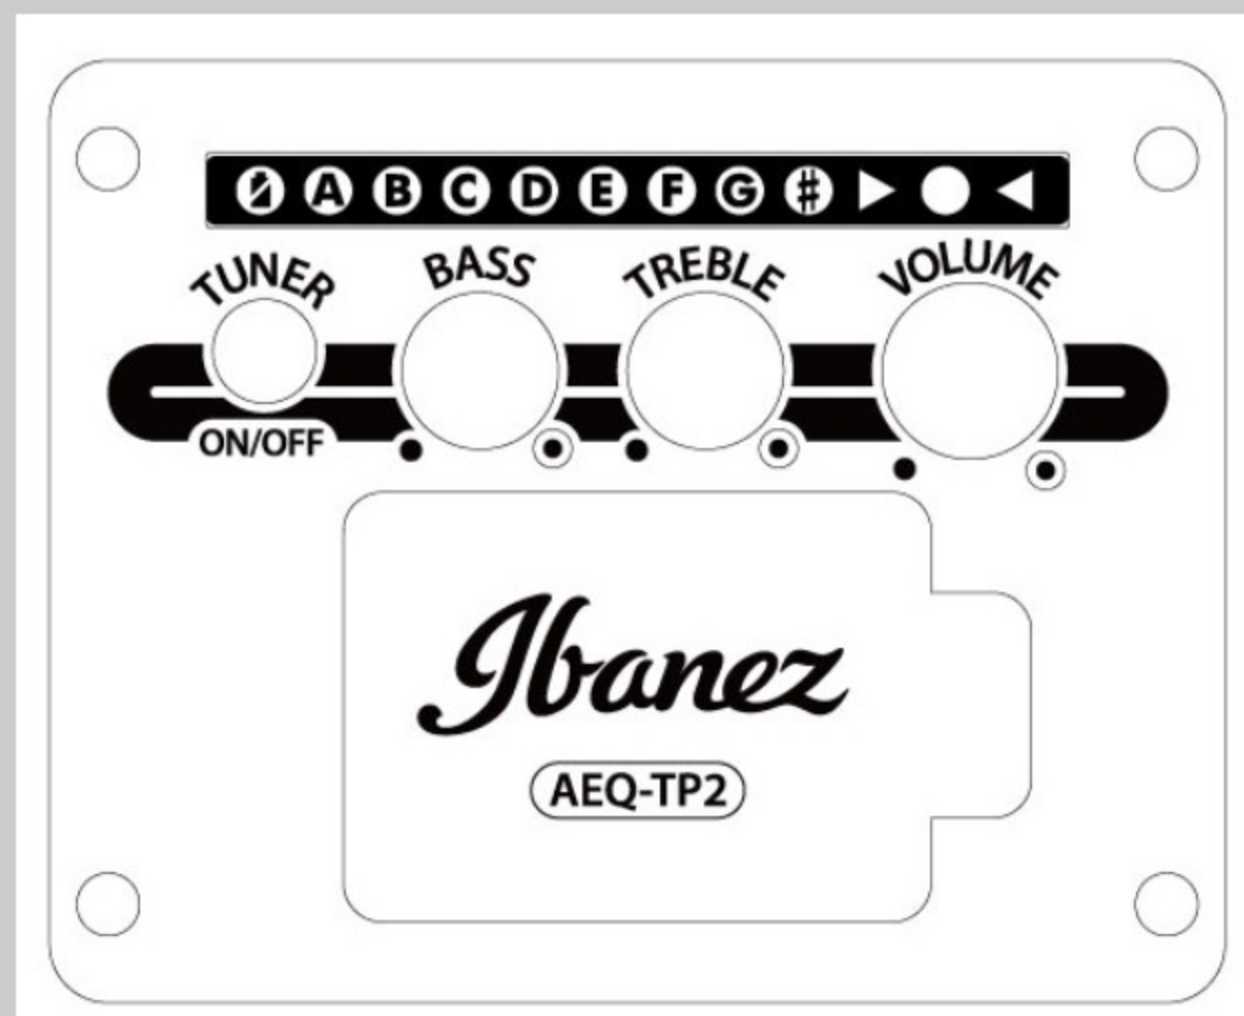

PREAMP

DESCRIPTION +

OTHER FEATURES

Recommended Case	FS40DA
Recommended Bag	IAB540-BK