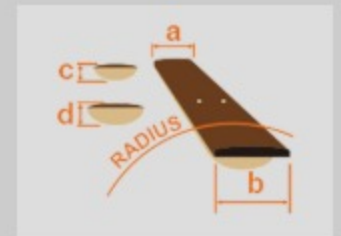

AW65

LG : Natural Low Gloss

COLOR VARIATION :

SHARE :  

SPEC

SPEC

body shape	Dreadnought body
bracing	X Bracing
top	Solid Cedar top
back & sides	Mahogany back & Mahogany sides
neck	Mahogany
fretboard	Ovangkol
bridge	Ovangkol
soundhole rosette	Wooden multi rosette
tuning machine	Chrome Die-cast tuners
number of frets	20
bridge pins	Ibanez Advantage™ bridge pins
strings	D'Addario® EXP™ strings
finish top	Satin
finish back and sides	Satin
finish neck back	Satin

NECK DIMENSIONS

Scale :	651mm
a : Width	43mm at NUT
b : Width	55mm at 14F
c : Thickness	21mm at 1F
d : Thickness	22mm at 7F
Radius :	400mmR

BODY DIMENSIONS

a : Length	20 "
b : Width	15 3/4"
c : Max Depth	5 "