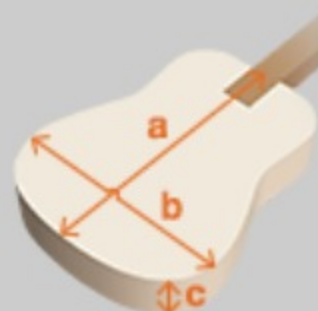

AW65

LG : Natural Low Gloss

COLOR VARIATION :

SHARE :  

SPEC

SPEC

body shape	Dreadnought body
bracing	X Bracing
top	Solid Cedar top
back & sides	Mahogany back & Mahogany sides
neck	Mahogany
fretboard	Ovangkol
bridge	Ovangkol
soundhole rosette	Wooden multi rosette
tuning machine	Chrome Die-cast tuners
number of frets	20
bridge pins	Ibanez Advantage™ bridge pins
strings	D'Addario® EXP™ strings
finish top	Satin
finish back and sides	Satin
finish neck back	Satin

NECK DIMENSIONS

Scale :	651mm
a : Width	43mm at NUT
b : Width	55mm at 14F
c : Thickness	21mm at 1F
d : Thickness	22mm at 7F
Radius :	400mmR

BODY DIMENSIONS

a : Length	20 "
b : Width	15 3/4"
c : Max Depth	5 "