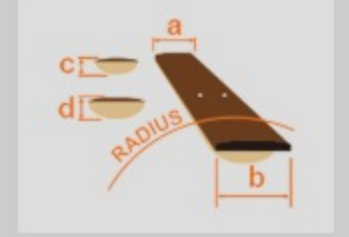

### SPEC

body shape	Cutaway Dreadnought body
bracing	X Bracing
top	Solid Cedar top
back & sides	Mahogany back & Mahogany sides
neck	Mahogany
fretboard	Ovangkol
bridge	Ovangkol
soundhole rosette	Wooden multi rosette
tuning machine	Chrome Die-cast tuners
number of frets	20
bridge pins	Ibanez Advantage™ bridge pins
strings	D'Addario® EXP™ strings
pickup	Fishman® Sonicore pickup
preamp	Ibanez AEQ-SP2 preamp w/Onboard tuner
output jack	Balanced XLR & 1/4" outputs
battery	9V Battery
finish top	Satin
finish back and sides	Satin
finish neck back	Satin

### NECK DIMENSIONS

Scale :	651mm
a : Width	43mm at NUT
b : Width	55mm at 14F
c : Thickness	21mm at 1F
d : Thickness	22mm at 7F
Radius :	400mmR

### BODY DIMENSIONS

a : Length	20 "
b : Width	15 3/4"
c : Max Depth	5 "