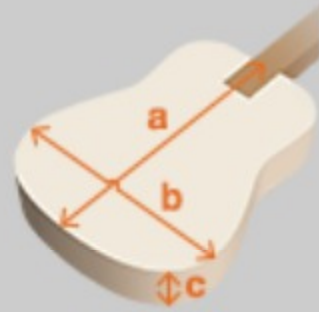

### SPEC

body shape	Cutaway Dreadnought body
bracing	X Bracing
top	Solid Cedar top
back & sides	Mahogany back & Mahogany sides
neck	Mahogany
fretboard	Ovangkol
bridge	Ovangkol
soundhole rosette	Wooden multi rosette
tuning machine	Chrome Die-cast tuners
number of frets	20
bridge pins	Ibanez Advantage™ bridge pins
strings	D'Addario® EXP™ strings
pickup	Fishman® Sonicore pickup
preamp	Ibanez AEQ-SP2 preamp w/Onboard tuner
output jack	Balanced XLR & 1/4" outputs
battery	9V Battery
finish top	Satin
finish back and sides	Satin
finish neck back	Satin

### NECK DIMENSIONS

Scale :	651mm
a : Width	43mm at NUT
b : Width	55mm at 14F
c : Thickness	21mm at 1F
d : Thickness	22mm at 7F
Radius :	400mmR

### BODY DIMENSIONS

a : Length	20 "
b : Width	15 3/4"
c : Max Depth	5 "