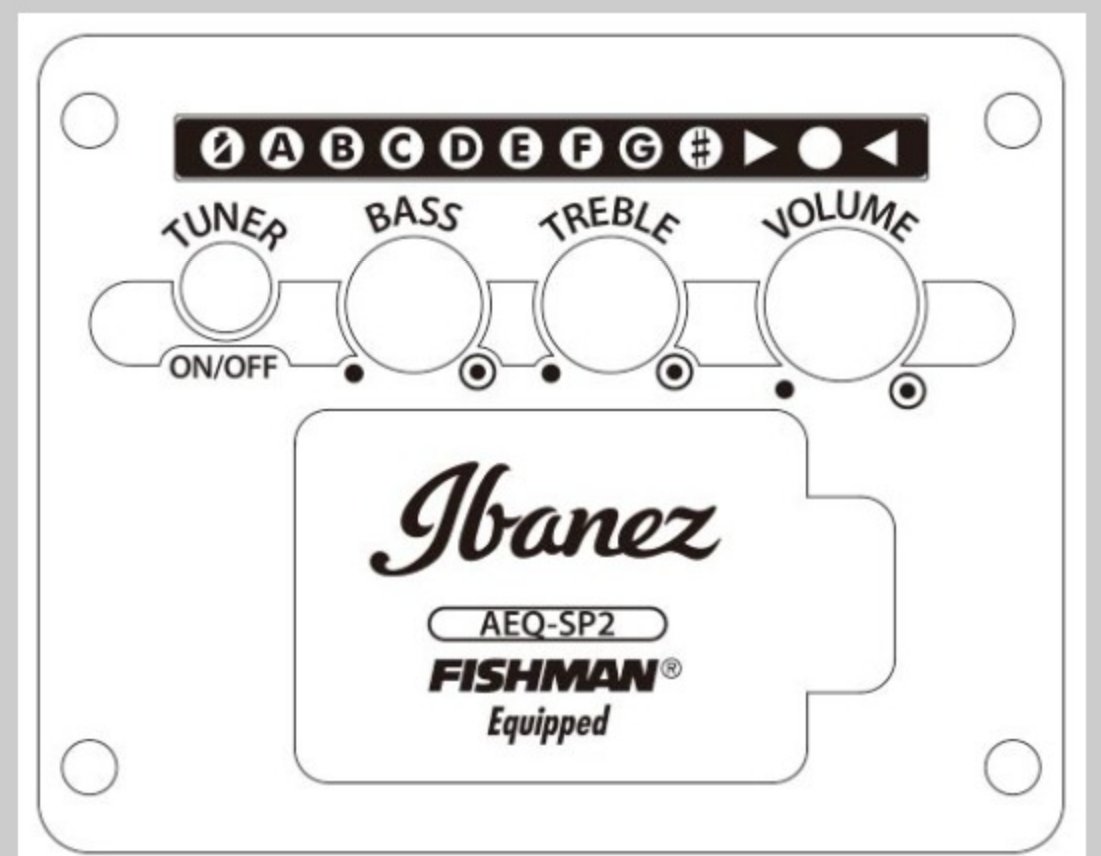

PREAMP

OTHERS

Dovetail Neck Joint