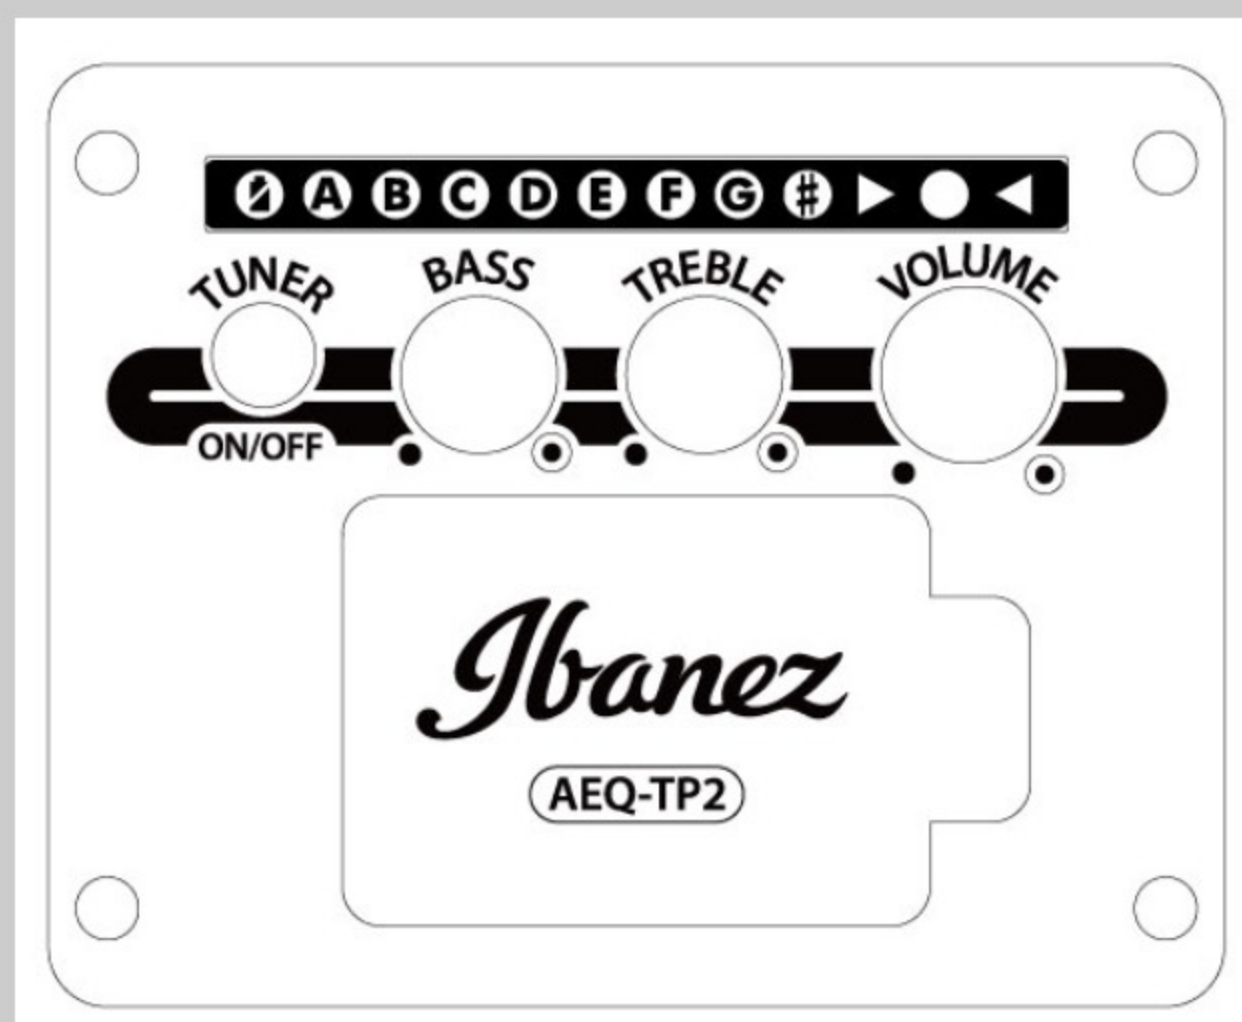

PREAMP

DESCRIPTION +

OTHER FEATURES

Recommended Case	FS40DA
Recommended Bag	IAB540-BK