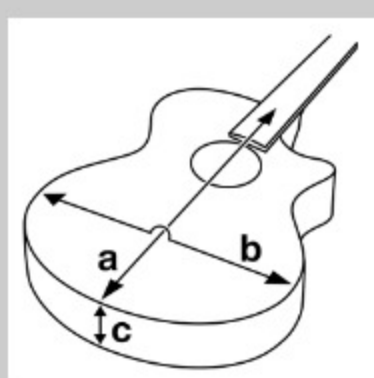

AW65ECE

COLOR VARIATION : 

LG : Natural Low Gloss

SHARE :  

SPEC

SPECS

body shape	Cutaway Dreadnought body
top	Solid Cedar top
back & sides	Okoume back & Okoume sides
neck	AW / Nyatoh neck
fretboard	Laurel fretboard
bridge	Laurel bridge
inlay	White dot inlay
soundhole rosette	Black & White multi
tuning machine	Chrome Die-cast tuners (18:1 gear ratio)
number of frets	20
bridge pins	Ibanez Advantage™
strings	D'Addario® XTAPB1253
string gauge	.012/.016/.024/.032/.042/.053
string space	11mm
factory tuning	1E,2B,3G,4D,5A,6E
pickup	Ibanez T-bar Undersaddle
preamp	Ibanez AEQ-TP2 preamp w/Onboard tuner
output jack	Balanced XLR & 1/4" outputs
battery	9V x1

NECK DIMENSIONS

Scale :	648mm/25.5"
a : Width	43mm at NUT
b : Width	54.33mm at 14F
c : Thickness	21mm at 1F
d : Thickness	22mm at 7F
Radius :	400mmR

DESCRIPTION +

BODY DIMENSIONS

a : Length	20 1/8"
b : Width	15 3/4"
c : Max Depth	5"