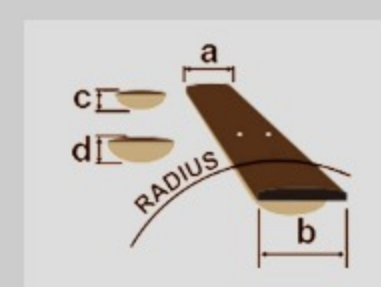

AW65ECE

COLOR VARIATION : 

LG : Natural Low Gloss

SHARE :  

SPEC

SPECS

body shape	Cutaway Dreadnought body
top	Solid Cedar top
back & sides	Okoume back & Okoume sides
neck	AW / Nyatoh neck
fretboard	Laurel fretboard
bridge	Laurel bridge
inlay	White dot inlay
soundhole rosette	Black & White multi
tuning machine	Chrome Die-cast tuners (18:1 gear ratio)
number of frets	20
bridge pins	Ibanez Advantage™
strings	D'Addario® XTAPB1253
string gauge	.012/.016/.024/.032/.042/.053
string space	11mm
factory tuning	1E,2B,3G,4D,5A,6E
pickup	Ibanez T-bar Undersaddle
preamp	Ibanez AEQ-TP2 preamp w/Onboard tuner
output jack	Balanced XLR & 1/4" outputs
battery	9V x1

NECK DIMENSIONS

Scale :	648mm/25.5"
a : Width	43mm at NUT
b : Width	54.33mm at 14F
c : Thickness	21mm at 1F
d : Thickness	22mm at 7F
Radius :	400mmR

DESCRIPTION +

BODY DIMENSIONS

a : Length	20 1/8"
b : Width	15 3/4"
c : Max Depth	5"