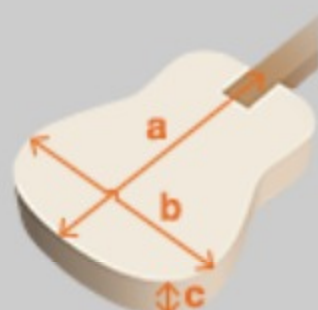

AW65ECE

LG : Natural Low Gloss

COLOR VARIATION :

SHARE :  

SPEC

SPEC

body shape	Cutaway Dreadnought body
top	Solid Cedar top
back & sides	Okoume back & Okoume sides
neck	AW / Nyatoh neck
fretboard	Ovangkol fretboard
bridge	Ovangkol bridge
inlay	White dot
soundhole rosette	Black & White multi
tuning machine	Chrome Die-cast Tuner
nut material	Plastic
number of frets	20
saddle material	Plastic
bridge pins	Ibanez Advantage™
strings	D'Addario® EXP16
string gauge	.012/.016/.024/.032/.042/.053
string space	11mm
factory tuning	1E,2B,3G,4D,5A,6E
pickup	Ibanez T-bar Undersaddle
preamp	Ibanez AEQ-TP2 preamp w/Onboard tuner
output jack	Balanced XLR & 1/4" outputs

NECK DIMENSIONS

Scale :	651mm
a : Width	43mm at NUT
b : Width	55mm at 14F
c : Thickness	21mm at 1F
d : Thickness	22mm at 7F
Radius :	400mmR

BODY DIMENSIONS

a : Length	20 "
b : Width	15 3/4"
c : Max Depth	5 "