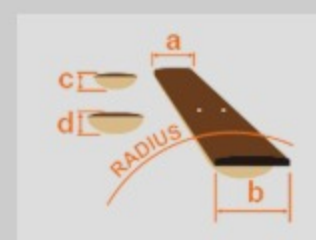

AW65ECE

LG : Natural Low Gloss

COLOR VARIATION :

SHARE :  

SPEC

SPEC

body shape	Cutaway Dreadnought body
top	Solid Cedar top
back & sides	Okoume back & Okoume sides
neck	AW / Nyatoh neck
fretboard	Ovangkol fretboard
bridge	Ovangkol bridge
inlay	White dot
soundhole rosette	Black & White multi
tuning machine	Chrome Die-cast Tuner
nut material	Plastic
number of frets	20
saddle material	Plastic
bridge pins	Ibanez Advantage™
strings	D'Addario® EXP16
string gauge	.012/.016/.024/.032/.042/.053
string space	11mm
factory tuning	1E,2B,3G,4D,5A,6E
pickup	Ibanez T-bar Undersaddle
preamp	Ibanez AEQ-TP2 preamp w/Onboard tuner
output jack	Balanced XLR & 1/4" outputs

NECK DIMENSIONS

Scale :	651mm
a : Width	43mm at NUT
b : Width	55mm at 14F
c : Thickness	21mm at 1F
d : Thickness	22mm at 7F
Radius :	400mmR

BODY DIMENSIONS

a : Length	20 "
b : Width	15 3/4"
c : Max Depth	5 "