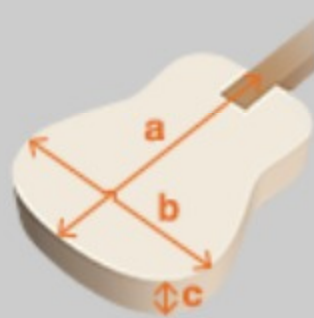

AW65ECE

LG : Natural Low Gloss

COLOR VARIATION :

SHARE :  

SPEC

SPEC

body shape	Cutaway Dreadnought body
top	Solid Cedar top
back & sides	Okoume back & Okoume sides
neck	AW / Nyatoh neck
fretboard	Ovangkol fretboard
bridge	Ovangkol
inlay	White dot inlay
soundhole rosette	Black & White multi
tuning machine	Chrome Die-cast tuners
nut material	Plastic
number of frets	20
saddle material	Plastic
bridge pins	Ibanez Advantage™
strings	D'Addario® XTAPB1253
string gauge	.012/.016/.024/.032/.042/.053
string space	11mm
factory tuning	1E,2B,3G,4D,5A,6E
pickup	Ibanez T-bar Undersaddle
preamp	Ibanez AEQ-TP2 preamp w/Onboard tuner
output jack	Balanced XLR & 1/4" outputs

NECK DIMENSIONS

Scale :	651mm
a : Width	43mm at NUT
b : Width	55mm at 14F
c : Thickness	21mm at 1F
d : Thickness	22mm at 7F
Radius :	400mmR

BODY DIMENSIONS

a : Length	20"
b : Width	15 3/4"
c : Max Depth	5"