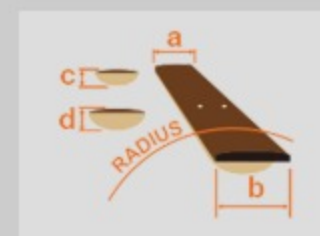

AW65ECE

LG : Natural Low Gloss

COLOR VARIATION :

SHARE :  

SPEC

SPEC

body shape	Cutaway Dreadnought body
top	Solid Cedar top
back & sides	Okoume back & Okoume sides
neck	AW / Nyatoh neck
fretboard	Ovangkol fretboard
bridge	Ovangkol
inlay	White dot inlay
soundhole rosette	Black & White multi
tuning machine	Chrome Die-cast tuners
nut material	Plastic
number of frets	20
saddle material	Plastic
bridge pins	Ibanez Advantage™
strings	D'Addario® XTAPB1253
string gauge	.012/.016/.024/.032/.042/.053
string space	11mm
factory tuning	1E,2B,3G,4D,5A,6E
pickup	Ibanez T-bar Undersaddle
preamp	Ibanez AEQ-TP2 preamp w/Onboard tuner
output jack	Balanced XLR & 1/4" outputs

NECK DIMENSIONS

Scale :	651mm
a : Width	43mm at NUT
b : Width	55mm at 14F
c : Thickness	21mm at 1F
d : Thickness	22mm at 7F
Radius :	400mmR

BODY DIMENSIONS

a : Length	20"
b : Width	15 3/4"
c : Max Depth	5"