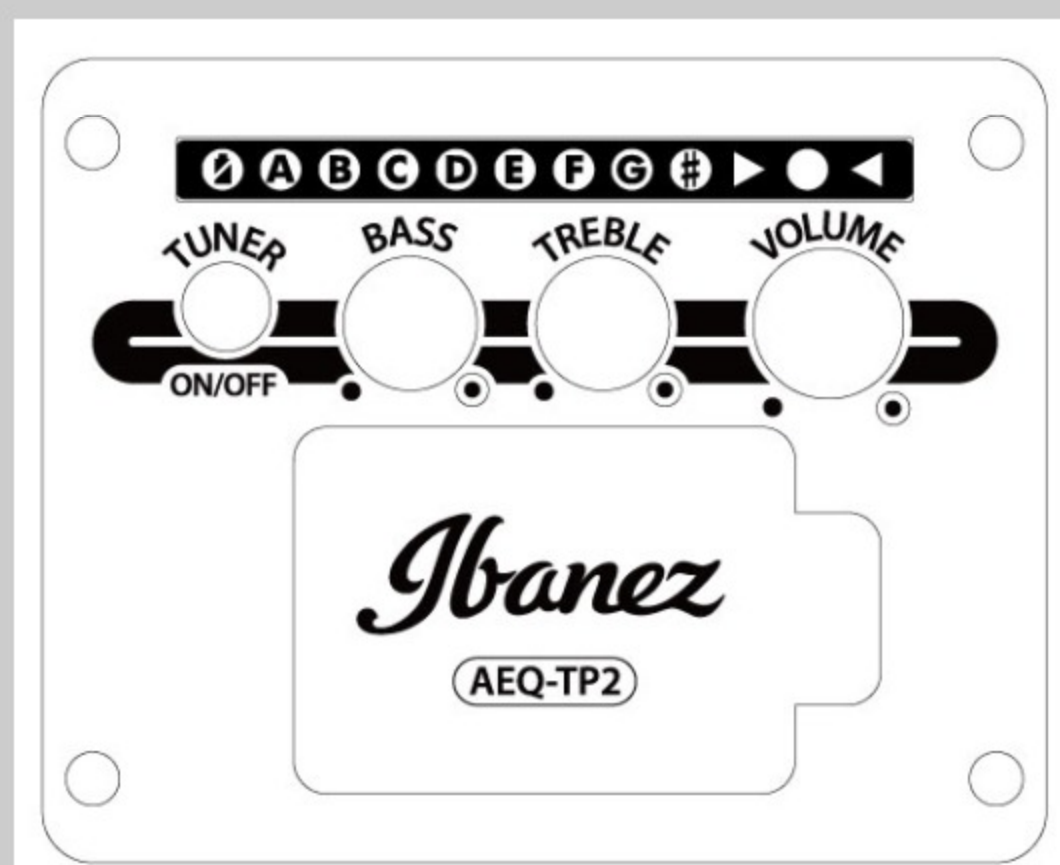

PREAMP

OTHERS

Recommended Case	FS40DA