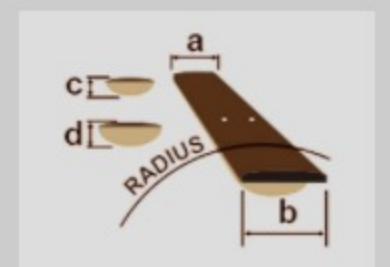

### SPECS

body shape	Cutaway Dreadnought body
top	Solid Cedar top
back & sides	Okoume back & Okoume sides
neck	AW / Nyatoh neck
fretboard	Ovangkol fretboard
bridge	Ovangkol bridge
inlay	White dot inlay
soundhole rosette	Black & White multi
tuning machine	Chrome Die-cast tuners(18:1 gear ratio)
nut material	Plastic
number of frets	20
saddle material	Plastic
bridge pins	Ibanez Advantage™
strings	D'Addario® XTAPB1253
string gauge	.012/.016/.024/.032/.042/.053
string space	11mm
factory tuning	1E,2B,3G,4D,5A,6E
pickup	Ibanez T-bar Undersaddle
preamp	Ibanez AEQ-TP2 preamp w/Onboard tuner
output jack	Balanced XLR & 1/4" outputs

### NECK DIMENSIONS

Scale :	651mm
a : Width	43mm at NUT
b : Width	55mm at 14F
c : Thickness	21mm at 1F
d : Thickness	22mm at 7F
Radius :	400mmR

DESCRIPTION +

### BODY DIMENSIONS

a : Length	20"
b : Width	15 3/4"
c : Max Depth	5"

DESCRIPTION +