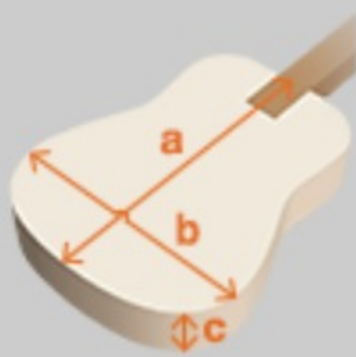

### SPECS

body shape	Cutaway Dreadnought body
top	Solid Cedar top
back & sides	Okoume back & Okoume sides
neck	AW / Nyatoh neck
fretboard	Ovangkol fretboard
bridge	Ovangkol bridge
inlay	White dot inlay
soundhole rosette	Black & White multi
tuning machine	Chrome Die-cast tuners(18:1 gear ratio)
nut material	Plastic
number of frets	20
saddle material	Plastic
bridge pins	Ibanez Advantage™
strings	D'Addario® XTAPB1253
string gauge	.012/.016/.024/.032/.042/.053
string space	11mm
factory tuning	1E,2B,3G,4D,5A,6E
pickup	Ibanez T-bar Undersaddle
preamp	Ibanez AEQ-TP2 preamp w/Onboard tuner
output jack	Balanced XLR & 1/4" outputs

### NECK DIMENSIONS

Scale :	651mm
a : Width	43mm at NUT
b : Width	55mm at 14F
c : Thickness	21mm at 1F
d : Thickness	22mm at 7F
Radius :	400mmR

DESCRIPTION +

### BODY DIMENSIONS

a : Length	20"
b : Width	15 3/4"
c : Max Depth	5"

DESCRIPTION +