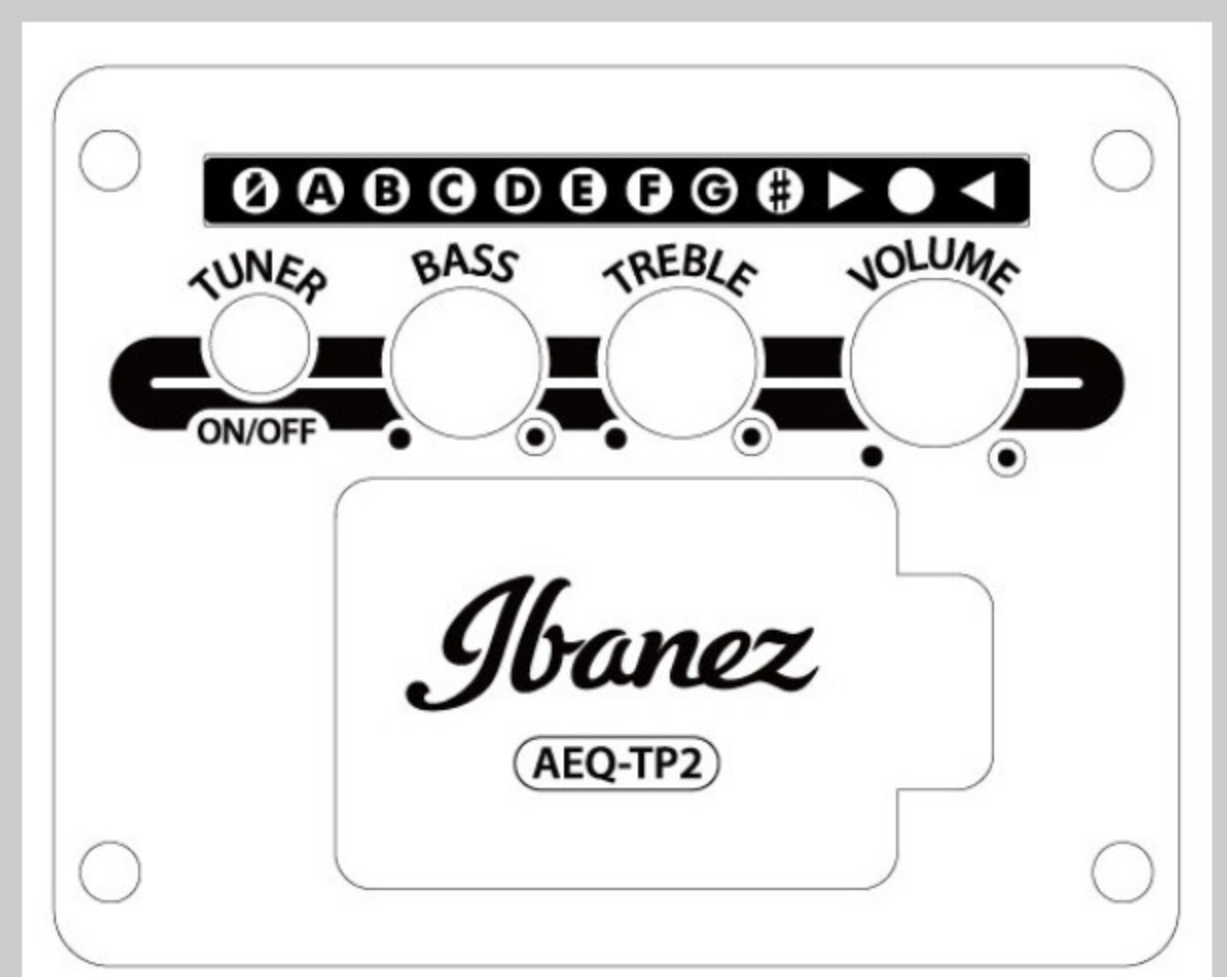

PREAMP

DESCRIPTION +

OTHER FEATURES

Recommended Case	FS40DA
Recommended Bag	IAB540-BK