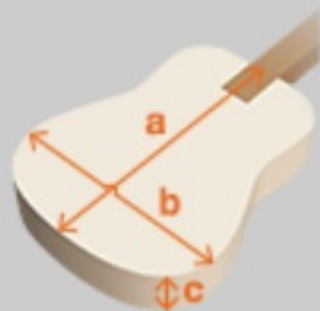

AW70ECE

NT : Natural High Gloss

COLOR VARIATION : 

SHARE :  

SPEC

SPEC

body shape	Cutaway Dreadnought body
bracing	X Bracing
top	Solid Sitka Spruce top
back & sides	Mahogany back & Mahogany sides
neck	Mahogany
fretboard	Ovangkol
bridge	Ovangkol
tuning machine	Chrome Die-cast tuners
number of frets	20
bridge pins	Ibanez Advantage™ bridge pins
strings	D'Addario® EXP™ strings
pickup	Fishman® Sonicore pickup
preamp	Ibanez AEQ-SP2 preamp w/Onboard tuner
output jack	Balanced XLR & 1/4" outputs
battery	9V Battery
finish top	Gloss
finish back and sides	Gloss
finish neck back	Satin

NECK DIMENSIONS

Scale :	651mm
a : Width	43mm at NUT
b : Width	55mm at 14F
c : Thickness	21mm at 1F
d : Thickness	22mm at 7F
Radius :	400mmR

BODY DIMENSIONS

a : Length	20"
b : Width	15 3/4"
c : Max Depth	5"