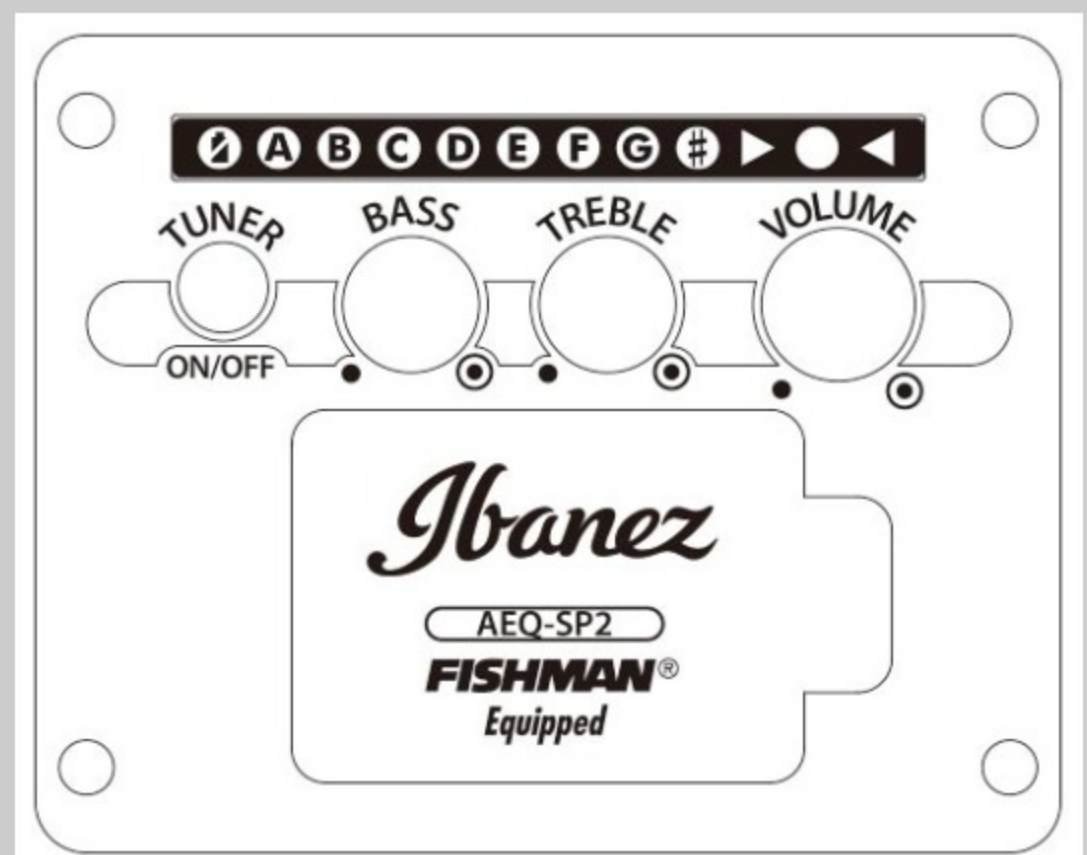

PREAMP

OTHERS

Dovetail Neck Joint