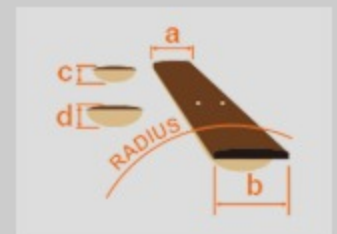

AW70ECE

NT : Natural High Gloss

COLOR VARIATION : 

SHARE :  

SPEC

SPEC

body shape	Cutaway Dreadnought body
bracing	X Bracing
top	Solid Sitka Spruce top
back & sides	Mahogany back & Mahogany sides
neck	Mahogany
fretboard	Ovangkol
bridge	Ovangkol
tuning machine	Chrome Die-cast tuners
number of frets	20
bridge pins	Ibanez Advantage™ bridge pins
strings	D'Addario® EXP™ strings
pickup	Fishman® Sonicore pickup
preamp	Ibanez AEQ-SP2 preamp w/Onboard tuner
output jack	Balanced XLR & 1/4" outputs
battery	9V Battery
finish top	Gloss
finish back and sides	Gloss
finish neck back	Satin

NECK DIMENSIONS

Scale :	651mm
a : Width	43mm at NUT
b : Width	55mm at 14F
c : Thickness	21mm at 1F
d : Thickness	22mm at 7F
Radius :	400mmR

BODY DIMENSIONS

a : Length	20"
b : Width	15 3/4"
c : Max Depth	5"