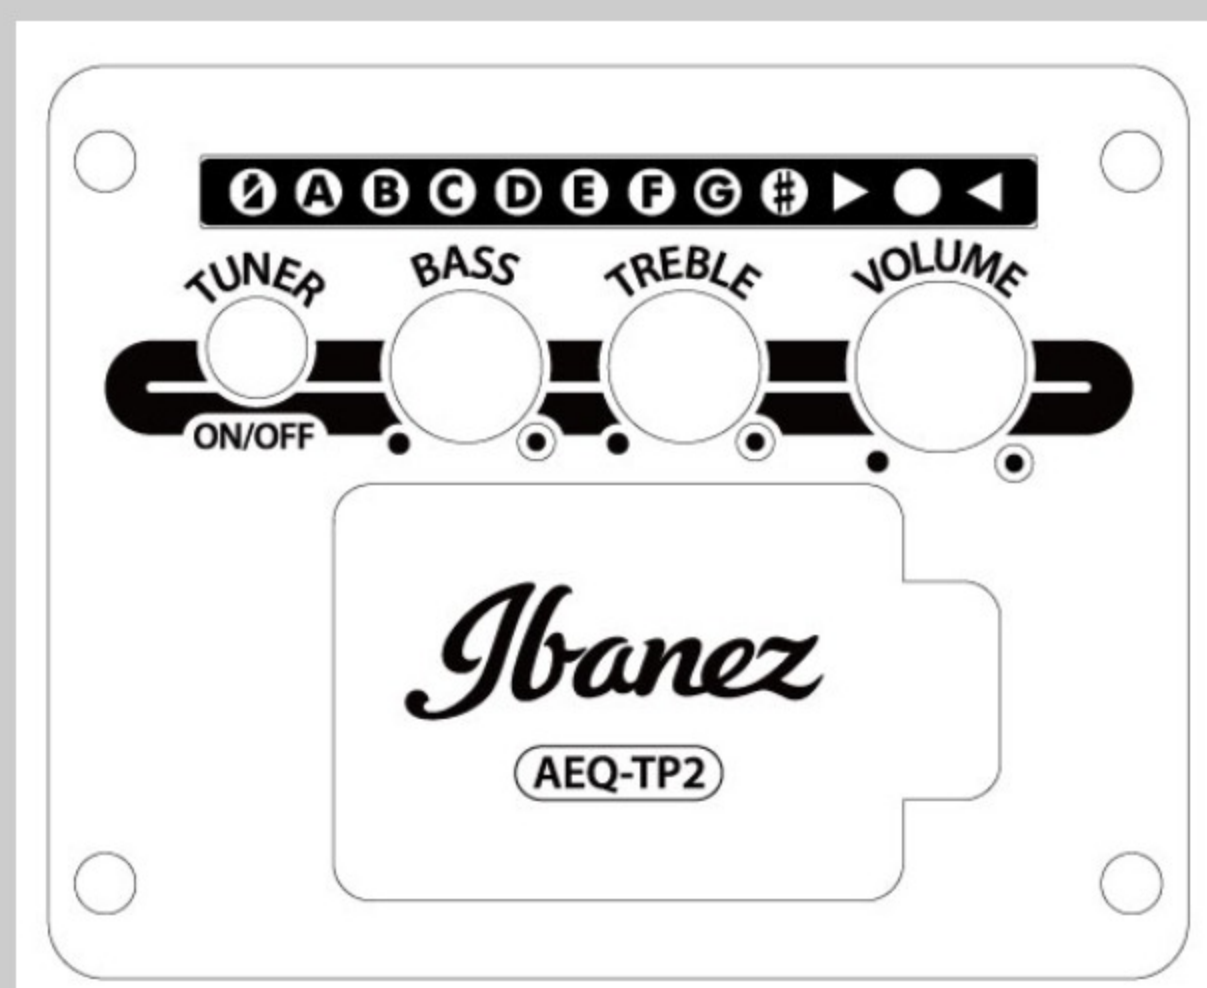

PREAMP

DESCRIPTION +

OTHER FEATURES

Recommended Case	FS40DA
Recommended Bag	IAB540-BK