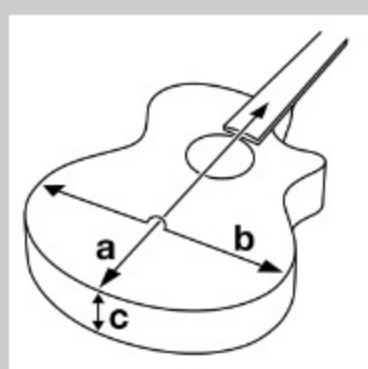

### SPECS

body shape	Cutaway Dreadnought body
top	Solid Sitka Spruce top
back & sides	Okoume back & Okoume sides
neck	AW / Nyatoh neck
fretboard	Laurel fretboard
bridge	Laurel bridge
inlay	White dot inlay
soundhole rosette	Black & White multi
tuning machine	Chrome Die-cast tuners (18:1 gear ratio)
number of frets	20
bridge pins	Ibanez Advantage™
strings	D'Addario® XTAPB1253
string gauge	.012/.016/.024/.032/.042/.053
string space	11mm
factory tuning	1E,2B,3G,4D,5A,6E
pickup	Ibanez T-bar Undersaddle
preamp	Ibanez AEQ-TP2 preamp w/Onboard tuner
output jack	Balanced XLR & 1/4" outputs
battery	9V x1

### NECK DIMENSIONS

Scale :	648mm/25.5"
a : Width	43mm at NUT
b : Width	54.33mm at 14F
c : Thickness	21mm at 1F
d : Thickness	22mm at 7F
Radius :	400mmR

DESCRIPTION +

### BODY DIMENSIONS

a : Length	20 1/8"
b : Width	15 3/4"
c : Max Depth	5"

DESCRIPTION +