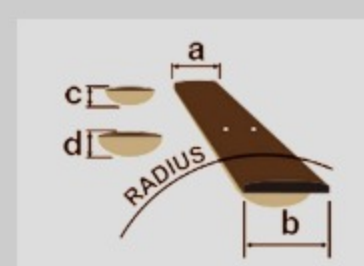

### SPECS

body shape	Cutaway Dreadnought body
top	Solid Sitka Spruce top
back & sides	Okoume back & Okoume sides
neck	AW / Nyatoh neck
fretboard	Laurel fretboard
bridge	Laurel bridge
inlay	White dot inlay
soundhole rosette	Black & White multi
tuning machine	Chrome Die-cast tuners (18:1 gear ratio)
number of frets	20
bridge pins	Ibanez Advantage™
strings	D'Addario® XTAPB1253
string gauge	.012/.016/.024/.032/.042/.053
string space	11mm
factory tuning	1E,2B,3G,4D,5A,6E
pickup	Ibanez T-bar Undersaddle
preamp	Ibanez AEQ-TP2 preamp w/Onboard tuner
output jack	Balanced XLR & 1/4" outputs
battery	9V x1

### NECK DIMENSIONS

Scale :	648mm/25.5"
a : Width	43mm at NUT
b : Width	54.33mm at 14F
c : Thickness	21mm at 1F
d : Thickness	22mm at 7F
Radius :	400mmR

DESCRIPTION +

### BODY DIMENSIONS

a : Length	20 1/8"
b : Width	15 3/4"
c : Max Depth	5"

DESCRIPTION +