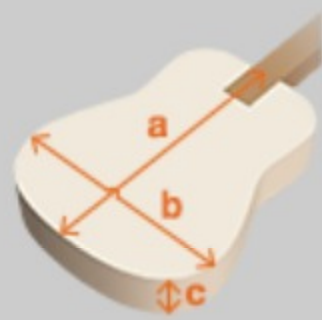

### SPEC

body shape	Dreadnought body
top	Solid Sitka Spruce top
back & sides	Okoume back & Okoume sides
neck	AW / Nyatoh neck
fretboard	Ovangkol fretboard
bridge	Ovangkol bridge
inlay	White dot
soundhole rosette	Black & White multi
tuning machine	Chrome Die-cast tuners
nut material	Plastic
number of frets	20
saddle material	Plastic
bridge pins	Ibanez Advantage™
strings	D'Addario® EXP16
string gauge	.012/.016/.024/.032/.042/.053
string space	11mm
factory tuning	1E,2B,3G,4D,5A,6E
pickup	Ibanez T-bar Undersaddle
preamp	Ibanez AEQ-TP2 preamp w/Onboard tuner
output jack	Balanced XLR & 1/4" outputs

### NECK DIMENSIONS

Scale :	651mm
a : Width	43mm at NUT
b : Width	55mm at 14F
c : Thickness	21mm at 1F
d : Thickness	22mm at 7F
Radius :	400mmR

### BODY DIMENSIONS

a : Length	20"
b : Width	15 3/4"
c : Max Depth	5"