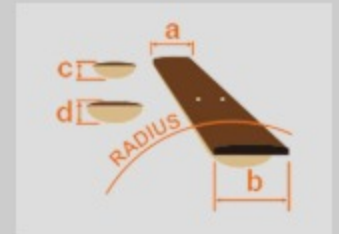

### SPEC

body shape	Dreadnought body
top	Solid Sitka Spruce top
back & sides	Okoume back & Okoume sides
neck	AW / Nyatoh neck
fretboard	Ovangkol fretboard
bridge	Ovangkol bridge
inlay	White dot
soundhole rosette	Black & White multi
tuning machine	Chrome Die-cast tuners
nut material	Plastic
number of frets	20
saddle material	Plastic
bridge pins	Ibanez Advantage™
strings	D'Addario® EXP16
string gauge	.012/.016/.024/.032/.042/.053
string space	11mm
factory tuning	1E,2B,3G,4D,5A,6E
pickup	Ibanez T-bar Undersaddle
preamp	Ibanez AEQ-TP2 preamp w/Onboard tuner
output jack	Balanced XLR & 1/4" outputs

### NECK DIMENSIONS

Scale :	651mm
a : Width	43mm at NUT
b : Width	55mm at 14F
c : Thickness	21mm at 1F
d : Thickness	22mm at 7F
Radius :	400mmR

### BODY DIMENSIONS

a : Length	20"
b : Width	15 3/4"
c : Max Depth	5"