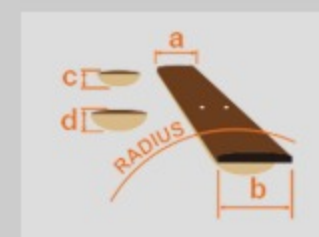

AW70ECE

NT : Natural High Gloss

COLOR VARIATION :

SHARE : [f](#) [t](#)

SPEC

SPEC

body shape	Cutaway Dreadnought body
top	Solid Sitka Spruce top
back & sides	Okoume back & Okoume sides
neck	AW / Nyatoh neck
fretboard	Ovangkol fretboard
bridge	Ovangkol
inlay	White dot inlay
soundhole rosette	Black & White multi
tuning machine	Chrome Die-cast tuners
nut material	Plastic
number of frets	20
saddle material	Plastic
bridge pins	Ibanez Advantage™
strings	D'Addario® XTAPB1253
string gauge	.012/.016/.024/.032/.042/.053
string space	11mm
factory tuning	1E,2B,3G,4D,5A,6E
pickup	Ibanez T-bar Undersaddle
preamp	Ibanez AEQ-TP2 preamp w/Onboard tuner
output jack	Balanced XLR & 1/4" outputs

NECK DIMENSIONS

Scale :	651mm
a : Width	43mm at NUT
b : Width	55mm at 14F
c : Thickness	21mm at 1F
d : Thickness	22mm at 7F
Radius :	400mmR

BODY DIMENSIONS

a : Length	20 "
b : Width	15 3/4"
c : Max Depth	5 "