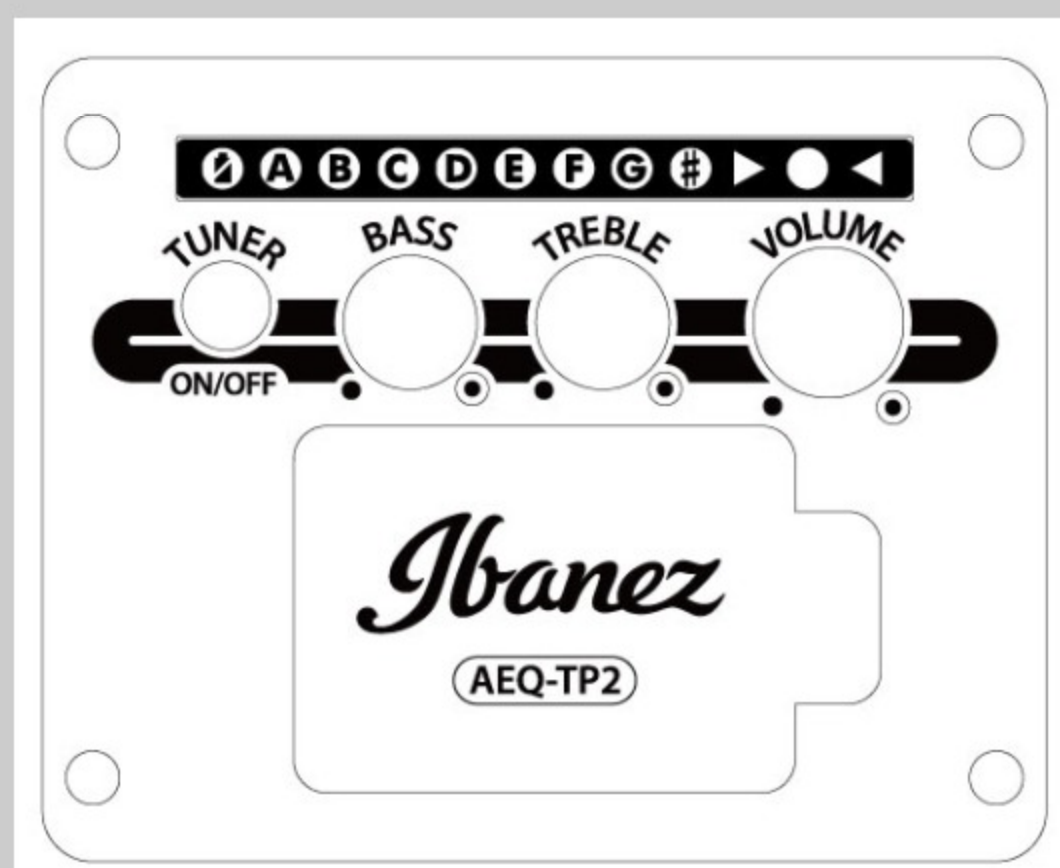

PREAMP

OTHERS

Recommended Case	FS40DA