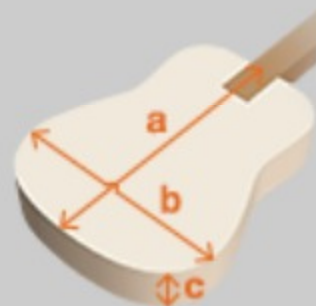

AW70ECE

NT : Natural High Gloss

COLOR VARIATION :

SHARE : [f](#) [t](#)

SPEC

SPEC

body shape	Cutaway Dreadnought body
top	Solid Sitka Spruce top
back & sides	Okoume back & Okoume sides
neck	AW / Nyatoh neck
fretboard	Ovangkol fretboard
bridge	Ovangkol
inlay	White dot inlay
soundhole rosette	Black & White multi
tuning machine	Chrome Die-cast tuners
nut material	Plastic
number of frets	20
saddle material	Plastic
bridge pins	Ibanez Advantage™
strings	D'Addario® XTAPB1253
string gauge	.012/.016/.024/.032/.042/.053
string space	11mm
factory tuning	1E,2B,3G,4D,5A,6E
pickup	Ibanez T-bar Undersaddle
preamp	Ibanez AEQ-TP2 preamp w/Onboard tuner
output jack	Balanced XLR & 1/4" outputs

NECK DIMENSIONS

Scale :	651mm
a : Width	43mm at NUT
b : Width	55mm at 14F
c : Thickness	21mm at 1F
d : Thickness	22mm at 7F
Radius :	400mmR

BODY DIMENSIONS

a : Length	20 "
b : Width	15 3/4"
c : Max Depth	5 "