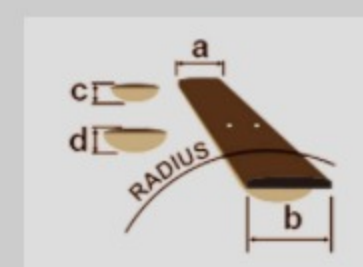

# AW70ECE

COLOR VARIATION : 

NT : Natural High Gloss

SHARE :  

### SPECS

body shape	Cutaway Dreadnought body
top	Solid Sitka Spruce top
back & sides	Okoume back & Okoume sides
neck	AW / Nyatoh neck
fretboard	Ovangkol fretboard
bridge	Ovangkol bridge
inlay	White dot inlay
soundhole rosette	Black & White multi
tuning machine	Chrome Die-cast tuners(18:1 gear ratio)
nut material	Plastic
number of frets	20
saddle material	Plastic
bridge pins	Ibanez Advantage™
strings	D'Addario® XTAPB1253
string gauge	.012/.016/.024/.032/.042/.053
string space	11mm
factory tuning	1E,2B,3G,4D,5A,6E
pickup	Ibanez T-bar Undersaddle
preamp	Ibanez AEQ-TP2 preamp w/Onboard tuner
output jack	Balanced XLR & 1/4" outputs

### NECK DIMENSIONS

Scale :	651mm
a : Width	43mm at NUT
b : Width	55mm at 14F
c : Thickness	21mm at 1F
d : Thickness	22mm at 7F
Radius :	400mmR

DESCRIPTION +

### BODY DIMENSIONS

a : Length	20"
b : Width	15 3/4"
c : Max Depth	5"

DESCRIPTION +