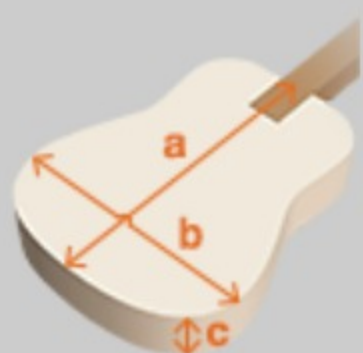

### SPECS

body shape	Cutaway Dreadnought body
top	Solid Sitka Spruce top
back & sides	Okoume back & Okoume sides
neck	AW / Nyatoh neck
fretboard	Ovangkol fretboard
bridge	Ovangkol bridge
inlay	White dot inlay
soundhole rosette	Black & White multi
tuning machine	Chrome Die-cast tuners(18:1 gear ratio)
nut material	Plastic
number of frets	20
saddle material	Plastic
bridge pins	Ibanez Advantage™
strings	D'Addario® XTAPB1253
string gauge	.012/.016/.024/.032/.042/.053
string space	11mm
factory tuning	1E,2B,3G,4D,5A,6E
pickup	Ibanez T-bar Undersaddle
preamp	Ibanez AEQ-TP2 preamp w/Onboard tuner
output jack	Balanced XLR & 1/4" outputs

### NECK DIMENSIONS

Scale :	651mm
a : Width	43mm at NUT
b : Width	55mm at 14F
c : Thickness	21mm at 1F
d : Thickness	22mm at 7F
Radius :	400mmR

DESCRIPTION +

### BODY DIMENSIONS

a : Length	20"
b : Width	15 3/4"
c : Max Depth	5"

DESCRIPTION +