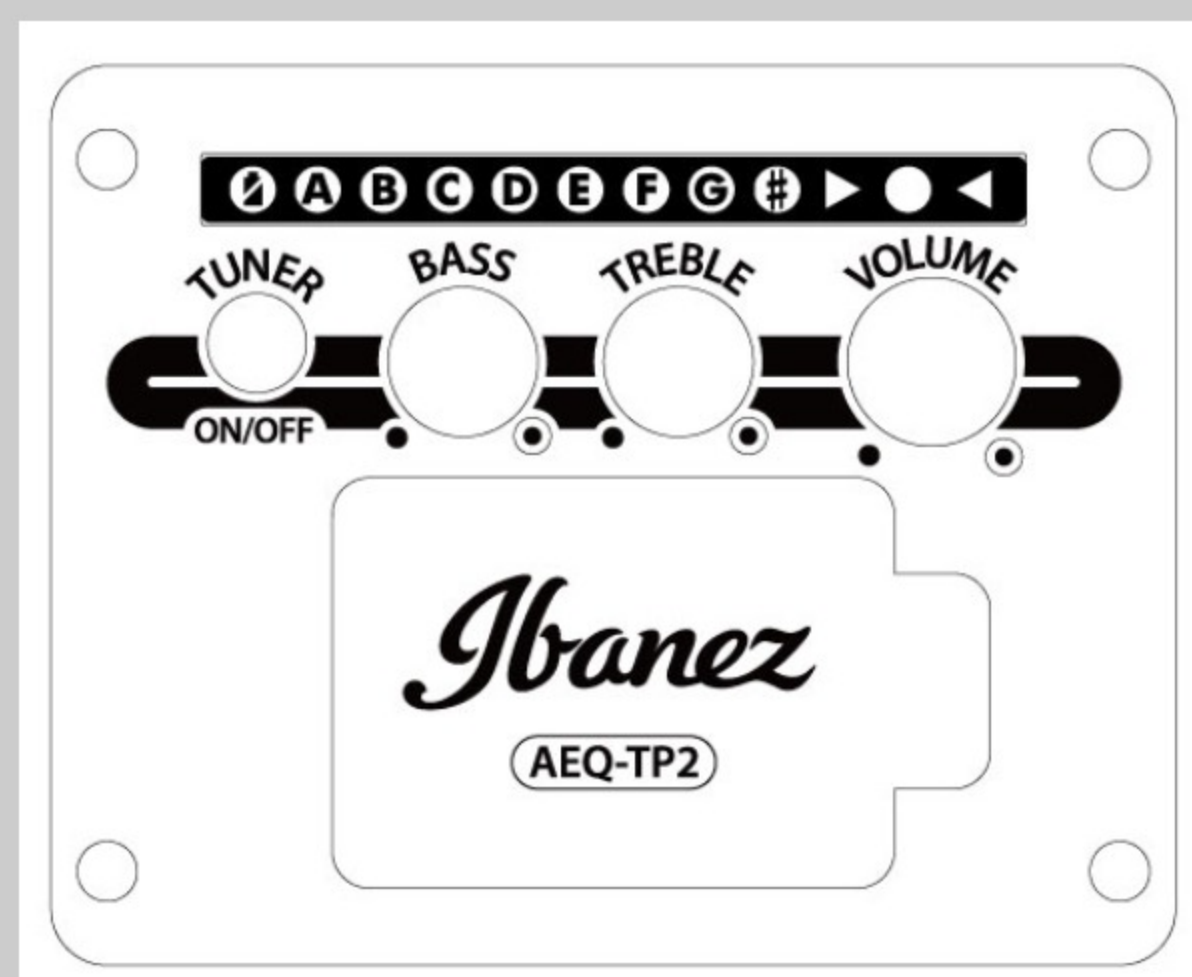

PREAMP

DESCRIPTION +

OTHER FEATURES

Recommended Case	FS40DA
Recommended Bag	IAB540-BK