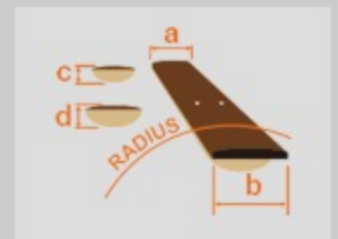

AW80CE

BLG : Brown Ale Gradation

COLOR VARIATION :

SHARE :  

SPEC

SPEC

body shape	Cutaway Dreadnought body
top	Solid Sitka Spruce top
back & sides	Okoume back & Okoume sides
neck	AW / Nyatoh neck
fretboard	Ovangkol fretboard
bridge	Ovangkol bridge
inlay	White dot
soundhole rosette	Black & White multi
tuning machine	Chrome Die-cast Tuner
nut material	Bone
number of frets	20
saddle material	Compensated Bone
bridge pins	Ibanez Advantage™
strings	D'Addario® EXP16
string gauge	.012/.016/.024/.032/.042/.053
string space	11mm
factory tuning	1E,2B,3G,4D,5A,6E
pickup	Ibanez T-bar Undersaddle
preamp	Ibanez AEQ-TP2 preamp w/Onboard tuner
output jack	Balanced XLR & 1/4" outputs

NECK DIMENSIONS

Scale :	651mm
a : Width	43mm at NUT
b : Width	55mm at 14F
c : Thickness	21mm at 1F
d : Thickness	22mm at 7F
Radius :	400mmR

BODY DIMENSIONS

a : Length	20 "
b : Width	15 3/4"
c : Max Depth	5 "