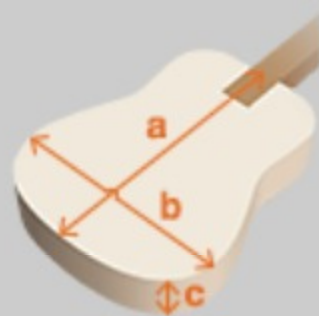

AW80CE

BLG : Brown Ale Gradation

COLOR VARIATION :

SHARE :  

SPEC

SPEC

body shape	Cutaway Dreadnought body
top	Solid Sitka Spruce top
back & sides	Okoume back & Okoume sides
neck	AW / Nyatoh neck
fretboard	Ovangkol fretboard
bridge	Ovangkol bridge
inlay	White dot
soundhole rosette	Black & White multi
tuning machine	Chrome Die-cast Tuner
nut material	Bone
number of frets	20
saddle material	Compensated Bone
bridge pins	Ibanez Advantage™
strings	D'Addario® EXP16
string gauge	.012/.016/.024/.032/.042/.053
string space	11mm
factory tuning	1E,2B,3G,4D,5A,6E
pickup	Ibanez T-bar Undersaddle
preamp	Ibanez AEQ-TP2 preamp w/Onboard tuner
output jack	Balanced XLR & 1/4" outputs

NECK DIMENSIONS

Scale :	651mm
a : Width	43mm at NUT
b : Width	55mm at 14F
c : Thickness	21mm at 1F
d : Thickness	22mm at 7F
Radius :	400mmR

BODY DIMENSIONS

a : Length	20 "
b : Width	15 3/4"
c : Max Depth	5 "