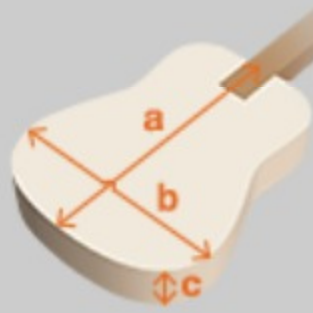

## SPEC

### SPEC

body shape	Cutaway Dreadnought body
top	Solid Sitka Spruce top
back & sides	Okoume back & Okoume sides
neck	AW / Nyatoh neck
fretboard	Ovangkol fretboard
bridge	Ovangkol
inlay	White dot inlay
soundhole rosette	Black & White multi
tuning machine	Chrome Die-cast tuners
nut material	Bone
number of frets	20
saddle material	Compensated Bone
bridge pins	Ibanez Advantage™
strings	D'Addario® XTAPB1253
string gauge	.012/.016/.024/.032/.042/.053
string space	11mm
factory tuning	1E,2B,3G,4D,5A,6E
pickup	Ibanez T-bar Undersaddle
preamp	Ibanez AEQ-TP2 preamp w/Onboard tuner
output jack	Balanced XLR & 1/4" outputs

### NECK DIMENSIONS

Scale :	651mm
a : Width	43mm at NUT
b : Width	55mm at 14F
c : Thickness	21mm at 1F
d : Thickness	22mm at 7F
Radius :	400mmR

### BODY DIMENSIONS

a : Length	20 "
b : Width	15 3/4"
c : Max Depth	5 "