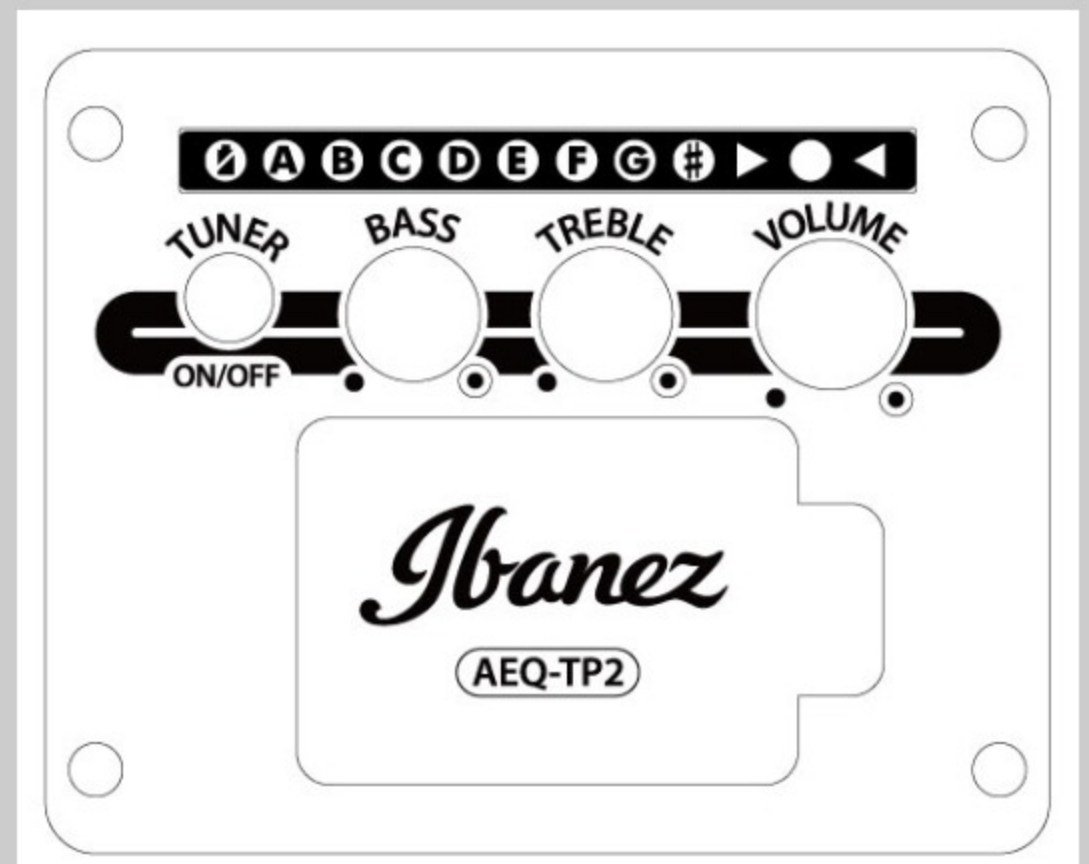

PREAMP

OTHERS

Recommended Case	FS40DA