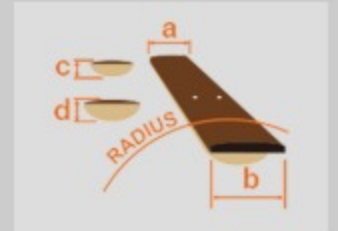

# AW80CE

BLG : Brown Ale Gradation

COLOR VARIATION :

SHARE :  

### SPEC

body shape	Cutaway Dreadnought body
top	Solid Sitka Spruce top
back & sides	Okoume back & Okoume sides
neck	AW / Nyatoh neck
fretboard	Ovangkol fretboard
bridge	Ovangkol
inlay	White dot inlay
soundhole rosette	Black & White multi
tuning machine	Chrome Die-cast tuners
nut material	Bone
number of frets	20
saddle material	Compensated Bone
bridge pins	Ibanez Advantage™
strings	D'Addario® XTAPB1253
string gauge	.012/.016/.024/.032/.042/.053
string space	11mm
factory tuning	1E,2B,3G,4D,5A,6E
pickup	Ibanez T-bar Undersaddle
preamp	Ibanez AEQ-TP2 preamp w/Onboard tuner
output jack	Balanced XLR & 1/4" outputs

### BODY DIMENSIONS

a : Length	20 "
b : Width	15 3/4"
c : Max Depth	5 "