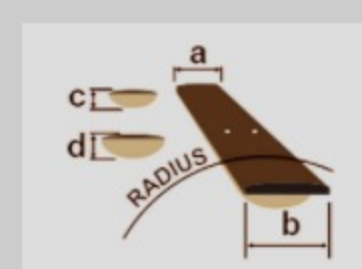

AW8412CE

COLOR VARIATION :

WK : Weathered Black Open Pore

SHARE :  

SPEC

SPECS

body shape	Cutaway Dreadnought body
top	Solid Okoume top
back & sides	Okoume back & Okoume sides
neck	AW / Nyatoh neck
fretboard	Ovangkol fretboard
bridge	Ovangkol bridge
inlay	White dot inlay
soundhole rosette	Black & White multi
tuning machine	Chrome Die-cast tuners
nut material	Bone
number of frets	20
saddle material	Compensated Bone
bridge pins	Ibanez Advantage™
strings	D'Addario® XTAPB1253
string gauge	.012/.016/.024/.032/.042/.053
string space	11mm
factory tuning	1E,2B,3G,4D,5A,6E
pickup	Ibanez T-bar Undersaddle
preamp	Ibanez AEQ-TP2 preamp w/Onboard tuner
output jack	Balanced XLR & 1/4" outputs

NECK DIMENSIONS

Scale :	651mm
a : Width	48mm at NUT
b : Width	60mm at 14F
c : Thickness	22mm at 1F
d : Thickness	23mm at 7F
Radius :	400mmR

DESCRIPTION +

BODY DIMENSIONS

a : Length	20 "
b : Width	15 3/4"
c : Max Depth	5 "