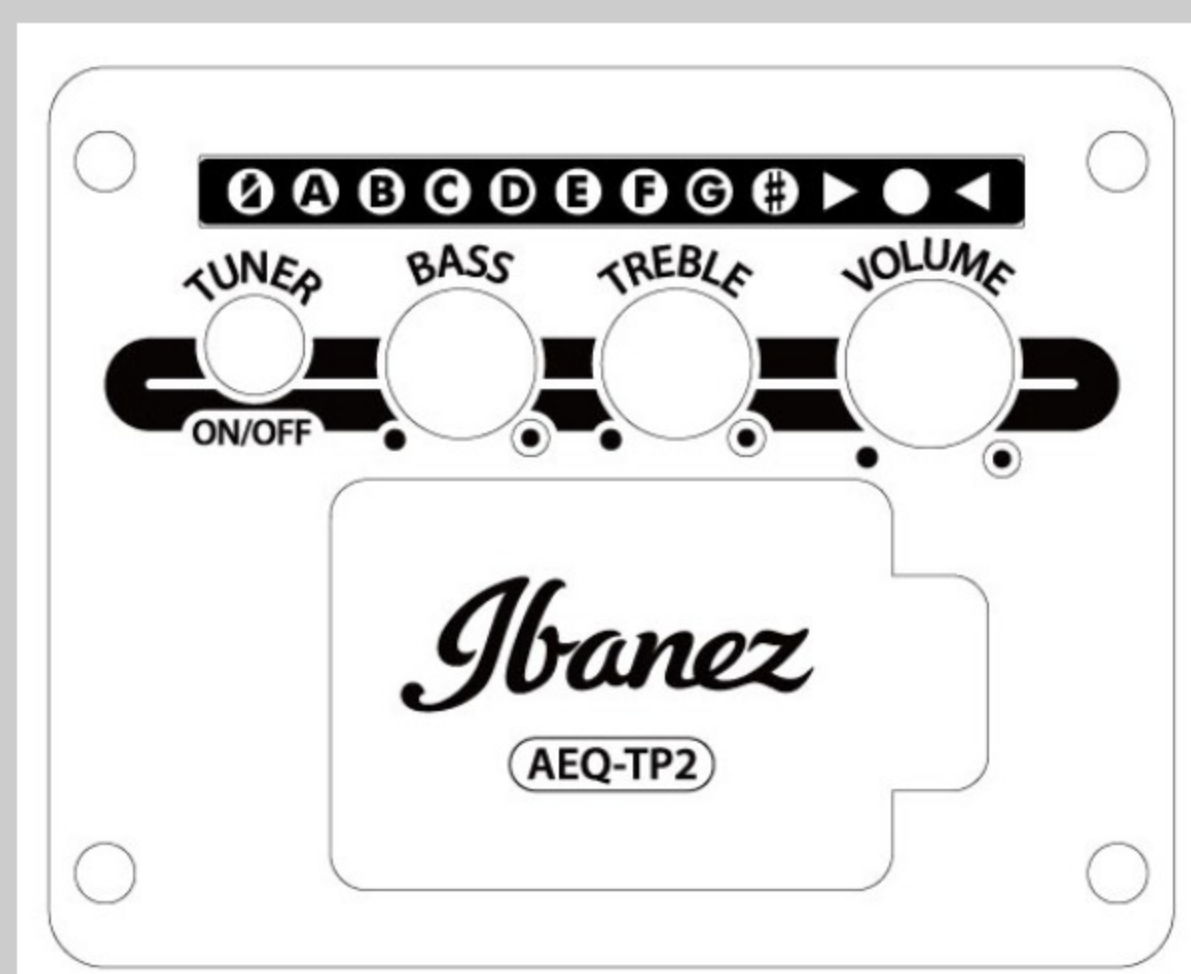

PREAMP

DESCRIPTION +

OTHER FEATURES

Recommended Case	MR600AC
Recommended Bag	IAB540-BK