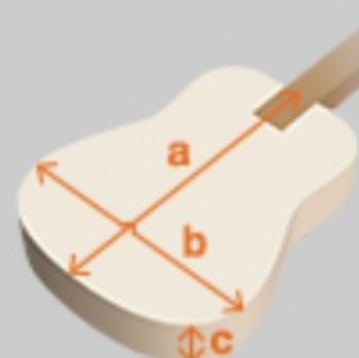

AW8412CE

COLOR VARIATION :

WK : Weathered Black Open Pore

SHARE :  

SPEC

SPECS

body shape	Cutaway Dreadnought body
top	Solid Okoume top
back & sides	Okoume back & Okoume sides
neck	AW / Nyatoh neck
fretboard	Ovangkol fretboard
bridge	Ovangkol bridge
inlay	White dot inlay
soundhole rosette	Black & White multi
tuning machine	Chrome Die-cast tuners
nut material	Bone
number of frets	20
saddle material	Compensated Bone
bridge pins	Ibanez Advantage™
strings	D'Addario® XTAPB1253
string gauge	.012/.016/.024/.032/.042/.053
string space	11mm
factory tuning	1E,2B,3G,4D,5A,6E
pickup	Ibanez T-bar Undersaddle
preamp	Ibanez AEQ-TP2 preamp w/Onboard tuner
output jack	Balanced XLR & 1/4" outputs

NECK DIMENSIONS

Scale :	651mm
a : Width	48mm at NUT
b : Width	60mm at 14F
c : Thickness	22mm at 1F
d : Thickness	23mm at 7F
Radius :	400mmR

DESCRIPTION +

BODY DIMENSIONS

a : Length	20 "
b : Width	15 3/4"
c : Max Depth	5 "