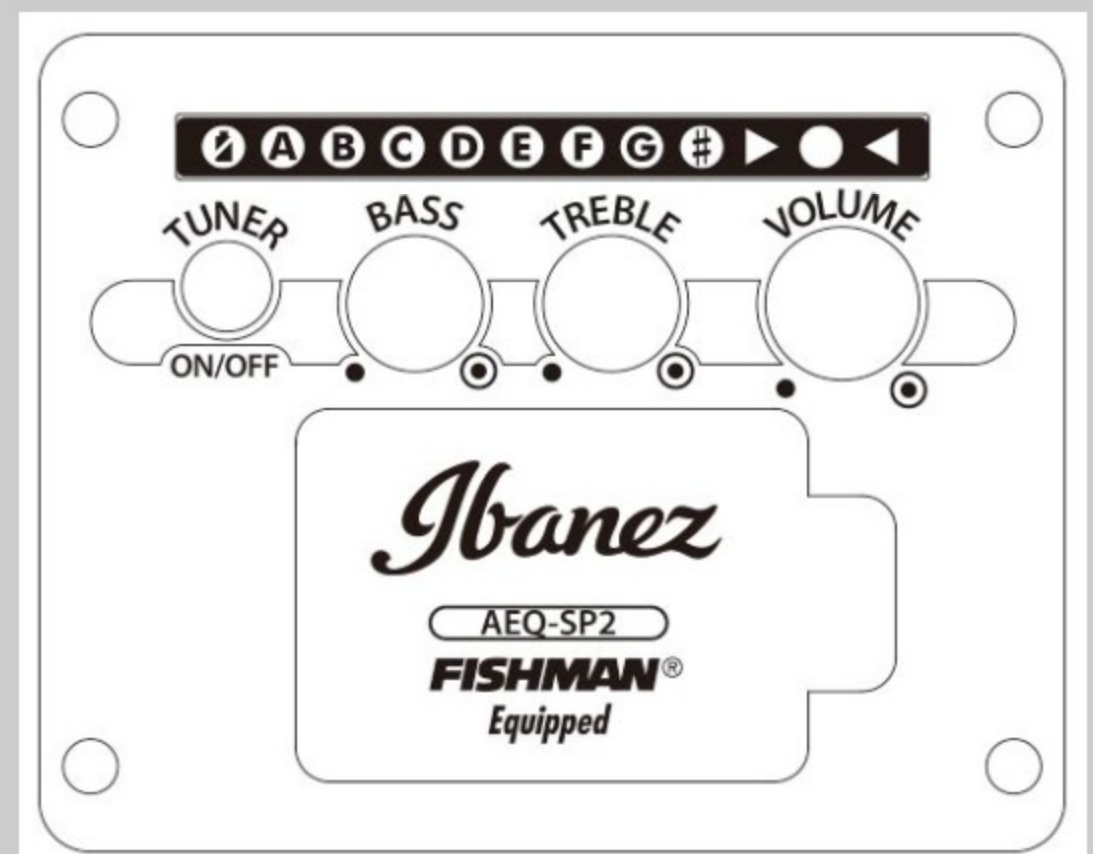

PREAMP

OTHERS

Dovetail Neck Joint