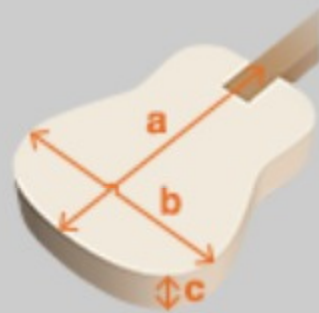

AW84CE

WK : Weathered Black Open Pore

COLOR VARIATION :

SHARE :  

SPEC

SPEC

body shape	Cutaway Dreadnought body
bracing	X Bracing
top	Solid Mahogany top
back & sides	Mahogany back & Mahogany sides
neck	Mahogany
fretboard	Ovangkol
bridge	Ovangkol
tuning machine	Chrome Die-cast tuners w/Black knobs
nut material	Bone
number of frets	20
saddle material	Compensated Bone Saddle
bridge pins	Ibanez Advantage™ bridge pins
strings	D'Addario® EXP™ strings
pickup	Fishman® Sonicore pickup
preamp	Ibanez AEQ-SP2 preamp w/Onboard tuner
output jack	Balanced XLR & 1/4" outputs
battery	9V Battery
finish top	Open Pore
finish back and sides	Open Pore
finish neck back	Open Pore

NECK DIMENSIONS

Scale :	651mm
a : Width	43mm at NUT
b : Width	55mm at 14F
c : Thickness	21mm at 1F
d : Thickness	22mm at 7F
Radius :	400mmR

BODY DIMENSIONS

a : Length	20 "
b : Width	15 3/4"
c : Max Depth	5 "