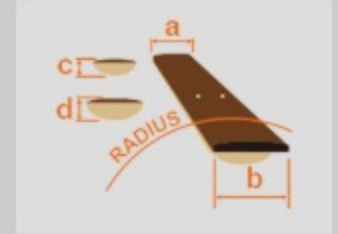

AW84CE

WK : Weathered Black Open Pore

COLOR VARIATION :

SHARE :  

SPEC

SPEC

body shape	Cutaway Dreadnought body
bracing	X Bracing
top	Solid Mahogany top
back & sides	Mahogany back & Mahogany sides
neck	Mahogany
fretboard	Ovangkol
bridge	Ovangkol
tuning machine	Chrome Die-cast tuners w/Black knobs
nut material	Bone
number of frets	20
saddle material	Compensated Bone Saddle
bridge pins	Ibanez Advantage™ bridge pins
strings	D'Addario® EXP™ strings
pickup	Fishman® Sonicore pickup
preamp	Ibanez AEQ-SP2 preamp w/Onboard tuner
output jack	Balanced XLR & 1/4" outputs
battery	9V Battery
finish top	Open Pore
finish back and sides	Open Pore
finish neck back	Open Pore

NECK DIMENSIONS

Scale :	651mm
a : Width	43mm at NUT
b : Width	55mm at 14F
c : Thickness	21mm at 1F
d : Thickness	22mm at 7F
Radius :	400mmR

BODY DIMENSIONS

a : Length	20 "
b : Width	15 3/4"
c : Max Depth	5 "