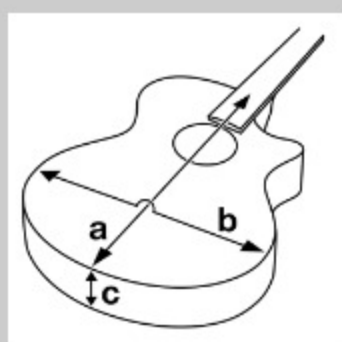

AW84CE

COLOR VARIATION :

WK : Weathered Black Open Pore

SHARE :  

SPEC

SPECS

body shape	Cutaway Dreadnought body
top	Solid Okoume top
back & sides	Okoume back & Okoume sides
neck	AW / Nyatoh neck
fretboard	Laurel fretboard
bridge	Laurel bridge
inlay	White dot inlay
soundhole rosette	Black & White multi
tuning machine	Chrome Die-cast tuners w/Black knobs (18:1 gear ratio)
nut material	Bone
number of frets	20
saddle material	Compensated Bone
bridge pins	Ibanez Advantage™
strings	D'Addario® XTAPB1253
string gauge	.012/.016/.024/.032/.042/.053
string space	11mm
factory tuning	1E,2B,3G,4D,5A,6E
pickup	Ibanez T-bar Undersaddle
preamp	Ibanez AEQ-TP2 preamp w/Onboard tuner
output jack	Balanced XLR & 1/4" outputs
battery	9V x1

NECK DIMENSIONS

Scale :	648mm/25.5"
a : Width	43mm at NUT
b : Width	54.33mm at 14F
c : Thickness	21mm at 1F
d : Thickness	22mm at 7F
Radius :	400mmR

DESCRIPTION +

BODY DIMENSIONS

a : Length	20 1/8"
b : Width	15 3/4"
c : Max Depth	5"