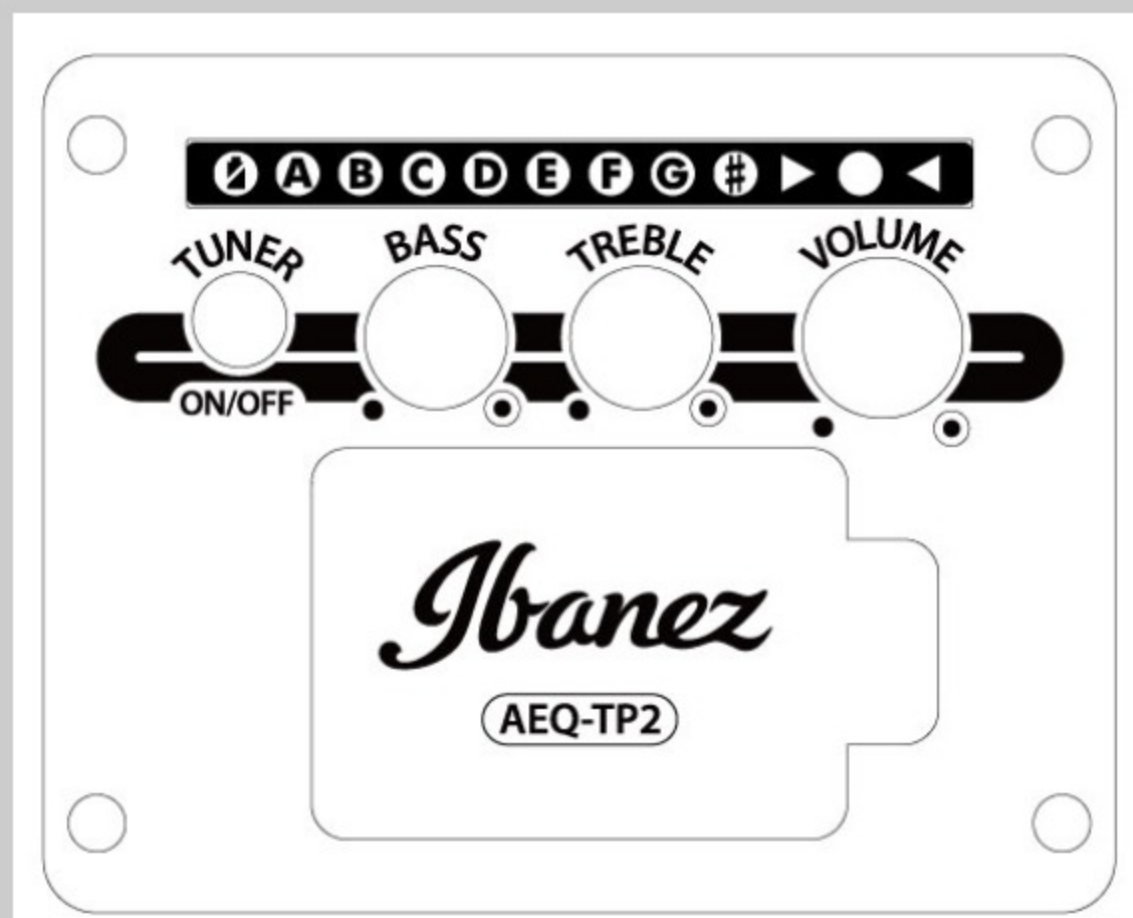

PREAMP

DESCRIPTION +

OTHER FEATURES

Recommended Case	FS40DA
Recommended Bag	IAB540-BK