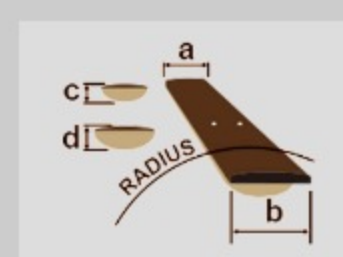

AW84CE

COLOR VARIATION :

WK : Weathered Black Open Pore

SHARE :  

SPEC

SPECS

body shape	Cutaway Dreadnought body
top	Solid Okoume top
back & sides	Okoume back & Okoume sides
neck	AW / Nyatoh neck
fretboard	Laurel fretboard
bridge	Laurel bridge
inlay	White dot inlay
soundhole rosette	Black & White multi
tuning machine	Chrome Die-cast tuners w/Black knobs (18:1 gear ratio)
nut material	Bone
number of frets	20
saddle material	Compensated Bone
bridge pins	Ibanez Advantage™
strings	D'Addario® XTAPB1253
string gauge	.012/.016/.024/.032/.042/.053
string space	11mm
factory tuning	1E,2B,3G,4D,5A,6E
pickup	Ibanez T-bar Undersaddle
preamp	Ibanez AEQ-TP2 preamp w/Onboard tuner
output jack	Balanced XLR & 1/4" outputs
battery	9V x1

NECK DIMENSIONS

Scale :	648mm/25.5"
a : Width	43mm at NUT
b : Width	54.33mm at 14F
c : Thickness	21mm at 1F
d : Thickness	22mm at 7F
Radius :	400mmR

DESCRIPTION +

BODY DIMENSIONS

a : Length	20 1/8"
b : Width	15 3/4"
c : Max Depth	5"