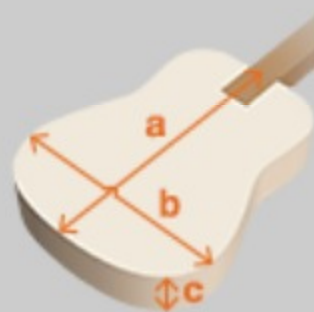

AW84CE

WK : Weathered Black Open Pore

COLOR VARIATION :

SHARE :  

SPEC

SPEC

body shape	Cutaway Dreadnought body
top	Solid Okoume top
back & sides	Okoume back & Okoume sides
neck	AW / Nyatoh neck
fretboard	Ovangkol fretboard
bridge	Ovangkol bridge
inlay	White dot
soundhole rosette	Black & White multi
tuning machine	Chrome Die-cast Tuner
nut material	Bone
number of frets	20
saddle material	Compensated Bone
bridge pins	Ibanez Advantage™
strings	D'Addario® XTAPB1253
string gauge	.012/.016/.024/.032/.042/.053
string space	11mm
factory tuning	1E,2B,3G,4D,5A,6E
pickup	Ibanez T-bar Undersaddle
preamp	Ibanez AEQ-TP2 preamp w/Onboard tuner
output jack	Balanced XLR & 1/4" outputs

NECK DIMENSIONS

Scale :	651mm
a : Width	43mm at NUT
b : Width	55mm at 14F
c : Thickness	21mm at 1F
d : Thickness	22mm at 7F
Radius :	400mmR

BODY DIMENSIONS

a : Length	20"
b : Width	15 3/4"
c : Max Depth	5"