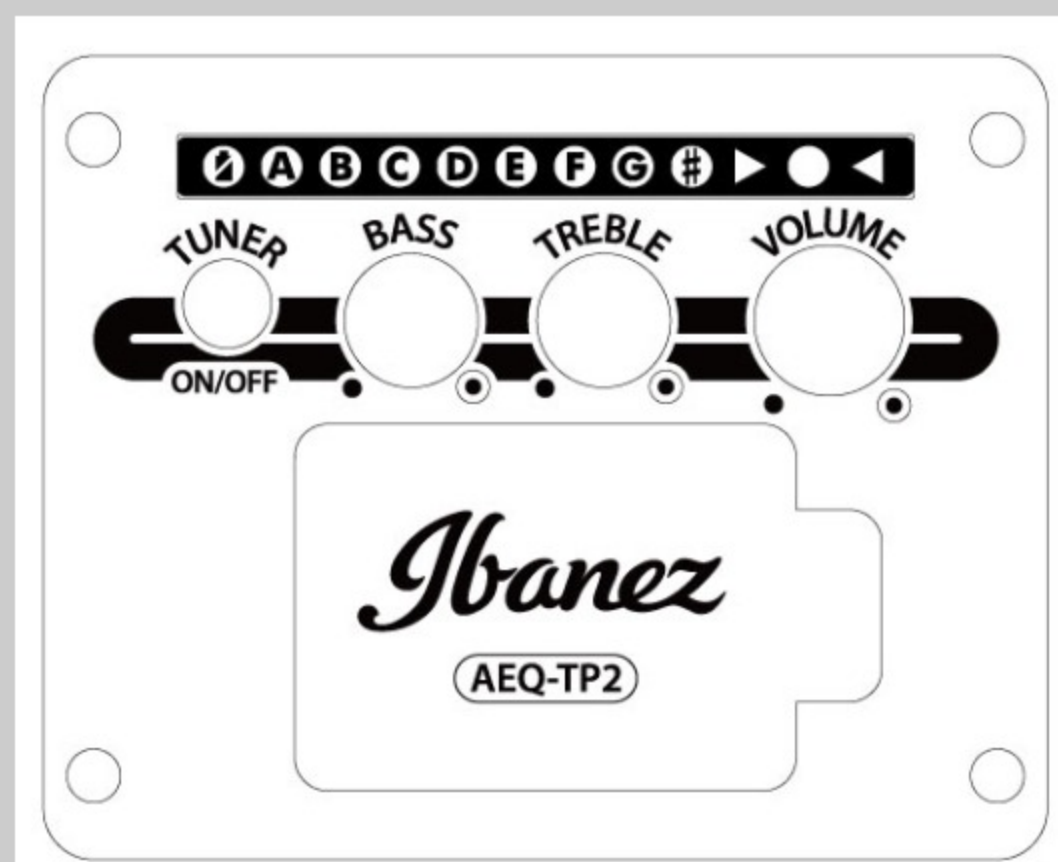

PREAMP

OTHERS

Recommended Case	FS40DA