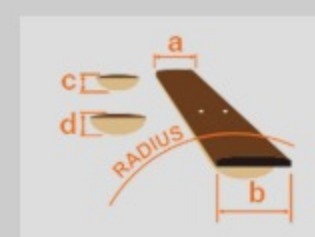

AW84CE

WK : Weathered Black Open Pore

COLOR VARIATION :

SHARE :  

SPEC

SPEC

body shape	Cutaway Dreadnought body
top	Solid Okoume top
back & sides	Okoume back & Okoume sides
neck	AW / Nyatoh neck
fretboard	Ovangkol fretboard
bridge	Ovangkol bridge
inlay	White dot
soundhole rosette	Black & White multi
tuning machine	Chrome Die-cast Tuner
nut material	Bone
number of frets	20
saddle material	Compensated Bone
bridge pins	Ibanez Advantage™
strings	D'Addario® XTAPB1253
string gauge	.012/.016/.024/.032/.042/.053
string space	11mm
factory tuning	1E,2B,3G,4D,5A,6E
pickup	Ibanez T-bar Undersaddle
preamp	Ibanez AEQ-TP2 preamp w/Onboard tuner
output jack	Balanced XLR & 1/4" outputs

NECK DIMENSIONS

Scale :	651mm
a : Width	43mm at NUT
b : Width	55mm at 14F
c : Thickness	21mm at 1F
d : Thickness	22mm at 7F
Radius :	400mmR

BODY DIMENSIONS

a : Length	20"
b : Width	15 3/4"
c : Max Depth	5"