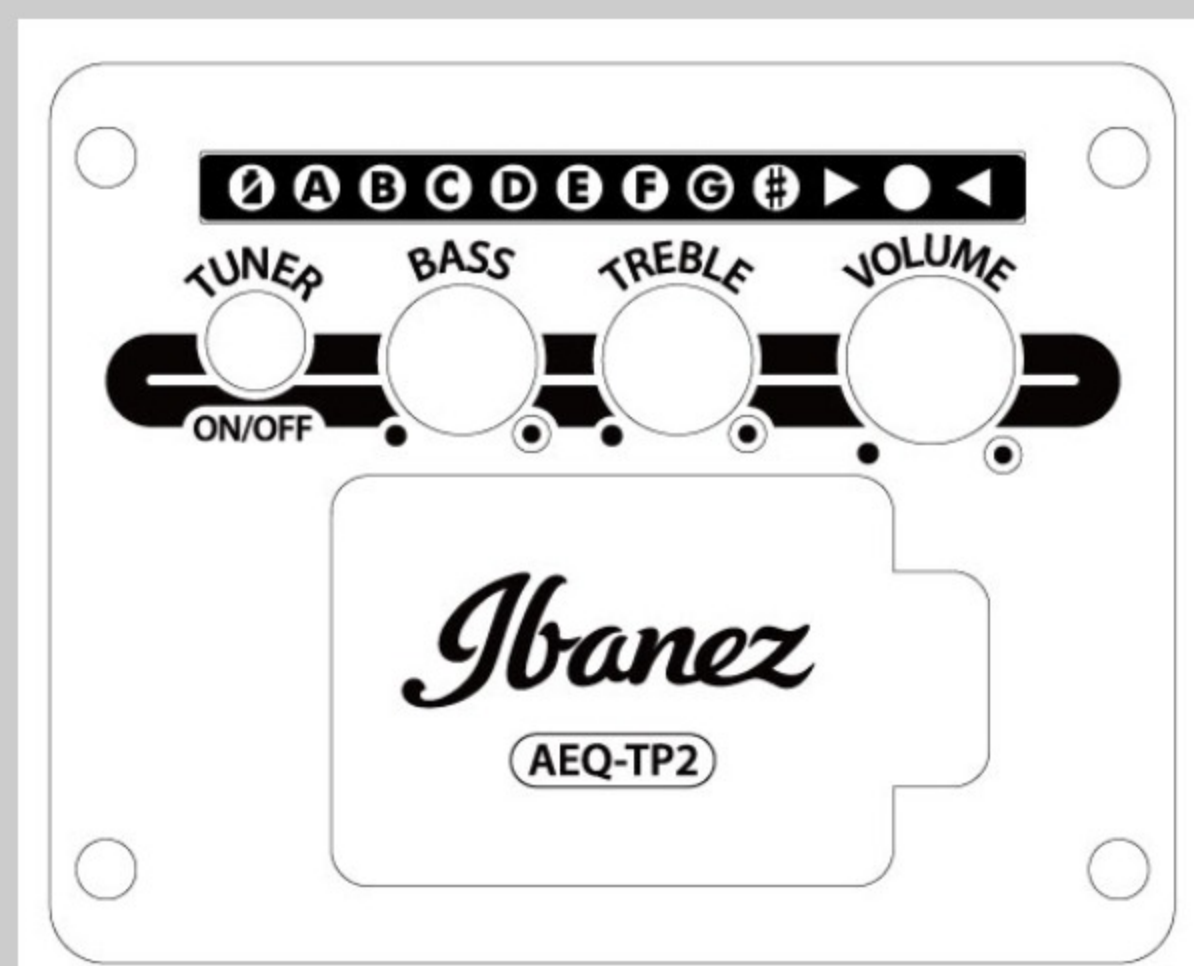

PREAMP

DESCRIPTION +

OTHER FEATURES

Recommended	FS40DA
Case	
Recommended Bag	IAB540-BK