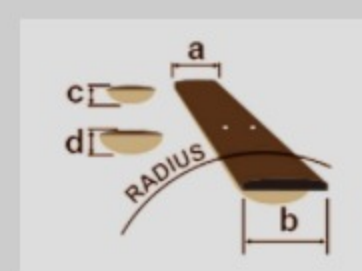

# AW84CE

COLOR VARIATION :

WK : Weathered Black Open Pore

SHARE :

### SPECS

body shape	Cutaway Dreadnought body
top	Solid Okoume top
back & sides	Okoume back & Okoume sides
neck	AW / Nyatoh neck
fretboard	Ovangkol fretboard
bridge	Ovangkol bridge
inlay	White dot inlay
soundhole rosette	Black & White multi
tuning machine	Chrome Die-cast tuners
nut material	Bone
number of frets	20
saddle material	Compensated Bone
bridge pins	Ibanez Advantage™
strings	D'Addario® XTAPB1253
string gauge	.012/.016/.024/.032/.042/.053
string space	11mm
factory tuning	1E,2B,3G,4D,5A,6E
pickup	Ibanez T-bar Undersaddle
preamp	Ibanez AEQ-TP2 preamp w/Onboard tuner
output jack	Balanced XLR & 1/4" outputs

### NECK DIMENSIONS

Scale :	651mm
a : Width	43mm at NUT
b : Width	55mm at 14F
c : Thickness	21mm at 1F
d : Thickness	22mm at 7F
Radius :	400mmR

DESCRIPTION +

### BODY DIMENSIONS

a : Length	20 "
b : Width	15 3/4"
c : Max Depth	5 "

DESCRIPTION +