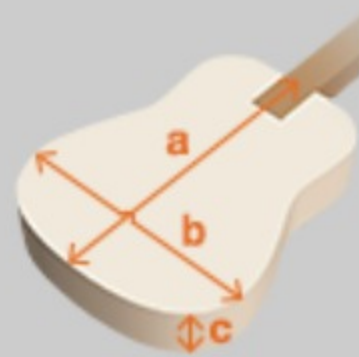

### SPECS

body shape	Cutaway Dreadnought body
top	Solid Okoume top
back & sides	Okoume back & Okoume sides
neck	AW / Nyatoh neck
fretboard	Ovangkol fretboard
bridge	Ovangkol bridge
inlay	White dot inlay
soundhole rosette	Black & White multi
tuning machine	Chrome Die-cast tuners
nut material	Bone
number of frets	20
saddle material	Compensated Bone
bridge pins	Ibanez Advantage™
strings	D'Addario® XTAPB1253
string gauge	.012/.016/.024/.032/.042/.053
string space	11mm
factory tuning	1E,2B,3G,4D,5A,6E
pickup	Ibanez T-bar Undersaddle
preamp	Ibanez AEQ-TP2 preamp w/Onboard tuner
output jack	Balanced XLR & 1/4" outputs

### NECK DIMENSIONS

Scale :	651mm
a : Width	43mm at NUT
b : Width	55mm at 14F
c : Thickness	21mm at 1F
d : Thickness	22mm at 7F
Radius :	400mmR

DESCRIPTION +

### BODY DIMENSIONS

a : Length	20 "
b : Width	15 3/4"
c : Max Depth	5 "

DESCRIPTION +