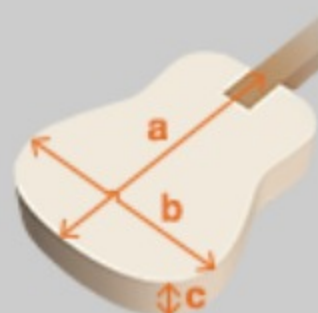

B200

BANJO

COLOR VARIATION :

SHARE :  

SPEC

SPEC

body shape	Banjo
back & sides	&
neck	Mahogany / Screw jointing
fretboard	Purpleheart
bridge	Purpleheart & Maple bridge
inlay	Special Acrylic fretboard inlay
tuning machine	Chrome friction tuners
nut material	Plastic
number of frets	22
saddle material	Purpleheart
string gauge	.009/.016/.023/.030/.009
string space	14.5
factory tuning	1D,2B,3G,4D,5G
finish top	Gloss
finish back and sides	Gloss
finish neck back	Gloss

NECK DIMENSIONS

Scale :	670mm
a : Width	32mm at NUT
b : Width	46mm at 14F
c : Thickness	21mm at 1F
d : Thickness	22mm at 7F
Radius :	Flat

BODY DIMENSIONS

a : Length	14"
b : Width	14"
c : Max Depth	4 5/16"

OTHERS

Rolled tone ring
24pcs bracket
Remo® 11" Coated Weatherking Banjo head