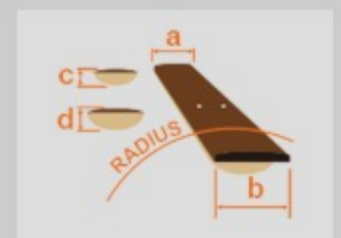

B200

BANJO

COLOR VARIATION :

SHARE :  

SPEC

SPEC

body shape	Banjo
back & sides	&
neck	Mahogany / Screw jointing
fretboard	Purpleheart
bridge	Purpleheart & Maple bridge
inlay	Special Acrylic fretboard inlay
tuning machine	Chrome friction tuners
nut material	Plastic
number of frets	22
saddle material	Purpleheart
string gauge	.009/.016/.023/.030/.009
string space	14.5
factory tuning	1D,2B,3G,4D,5G
finish top	Gloss
finish back and sides	Gloss
finish neck back	Gloss

NECK DIMENSIONS

Scale :	670mm
a : Width	32mm at NUT
b : Width	46mm at 14F
c : Thickness	21mm at 1F
d : Thickness	22mm at 7F
Radius :	Flat

BODY DIMENSIONS

a : Length	14"
b : Width	14"
c : Max Depth	4 5/16"

OTHERS

Rolled tone ring
24pcs bracket
Remo® 11" Coated Weatherking Banjo head