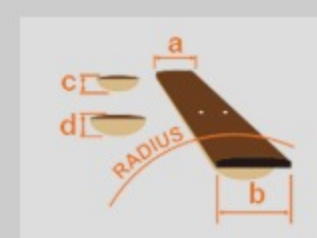

B200

BANJO

COLOR VARIATION :

SHARE :  

SPEC

SPEC

body shape	Banjo body
back & sides	(Sapele) back & (Sapele) sides
neck	B / Okoume neck
fretboard	Purpleheart fretboard
bridge	Purpleheart + Maple bridge
inlay	Special Acrylic
tuning machine	Chrome banjo tuners
nut material	Plastic
number of frets	22
saddle material	Purpleheart
string gauge	.009/.016/.023/.030/.009
string space	14.5mm
factory tuning	1D,2B,3G,4D,5G

NECK DIMENSIONS

Scale :	670mm
a : Width	32mm at NUT
b : Width	46mm at 14F
c : Thickness	21mm at 1F
d : Thickness	22mm at 7F
Radius :	Flat

BODY DIMENSIONS

a : Length	14 "
b : Width	14 "
c : Max Depth	4 "

OTHERS