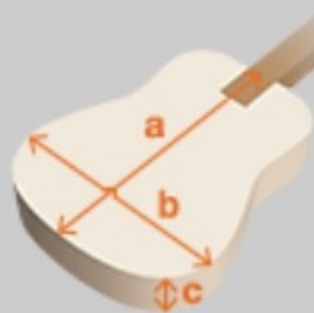

B200

BANJO

COLOR VARIATION :

SHARE :  

SPEC

SPEC

body shape	Banjo body
back & sides	(Sapele) back & (Sapele) sides
neck	B / Okoume neck
fretboard	Purpleheart fretboard
bridge	Purpleheart + Maple bridge
inlay	Special Acrylic
tuning machine	Chrome banjo tuners
nut material	Plastic
number of frets	22
saddle material	Purpleheart
string gauge	.009/.016/.023/.030/.009
string space	14.5mm
factory tuning	1D,2B,3G,4D,5G

NECK DIMENSIONS

Scale :	670mm
a : Width	32mm at NUT
b : Width	46mm at 14F
c : Thickness	21mm at 1F
d : Thickness	22mm at 7F
Radius :	Flat

BODY DIMENSIONS

a : Length	14 "
b : Width	14 "
c : Max Depth	4 "

OTHERS