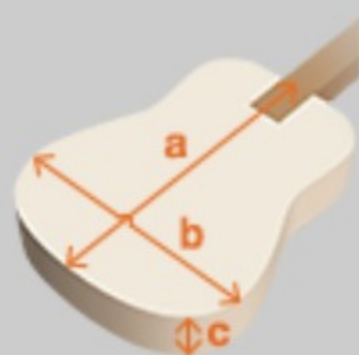

B300

BANJO

COLOR VARIATION :

SHARE :  

SPEC

SPECS

body shape	Banjo body
back & sides	Walnut back & Walnut sides
neck	B / Okoume neck
fretboard	Purpleheart fretboard
bridge	Purpleheart + Maple bridge
top board purfling	Abalon purfling
inlay	Special Acrylic inlay
tuning machine	Chrome Banjo tuners
nut material	Plastic
number of frets	22
saddle material	Purpleheart
string gauge	.009/.016/.023/.030/.009
string space	14.5mm
factory tuning	1D,2B,3G,4D,5G

BODY DIMENSIONS

a : Length	14 "
b : Width	14 "

DESCRIPTION +

NECK DIMENSIONS

Scale :	670mm
a : Width	32mm at NUT
b : Width	46mm at 14F
c : Thickness	21mm at 1F
d : Thickness	22mm at 7F
Radius :	Flat

DESCRIPTION +