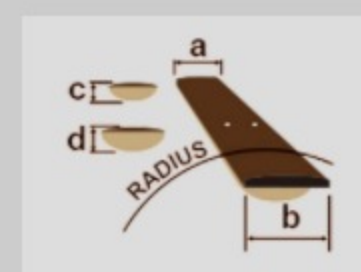

B300

BANJO

COLOR VARIATION :

SHARE :  

SPEC

SPECS

body shape	Banjo body
back & sides	Walnut back & Walnut sides
neck	B / Okoume neck
fretboard	Purpleheart fretboard
bridge	Purpleheart + Maple bridge
top board purfling	Abalon purfling
inlay	Special Acrylic inlay
tuning machine	Chrome Banjo tuners
nut material	Plastic
number of frets	22
saddle material	Purpleheart
string gauge	.009/.016/.023/.030/.009
string space	14.5mm
factory tuning	1D,2B,3G,4D,5G

BODY DIMENSIONS

a : Length	14 "
b : Width	14 "

DESCRIPTION +

NECK DIMENSIONS

Scale :	670mm
a : Width	32mm at NUT
b : Width	46mm at 14F
c : Thickness	21mm at 1F
d : Thickness	22mm at 7F
Radius :	Flat

DESCRIPTION +