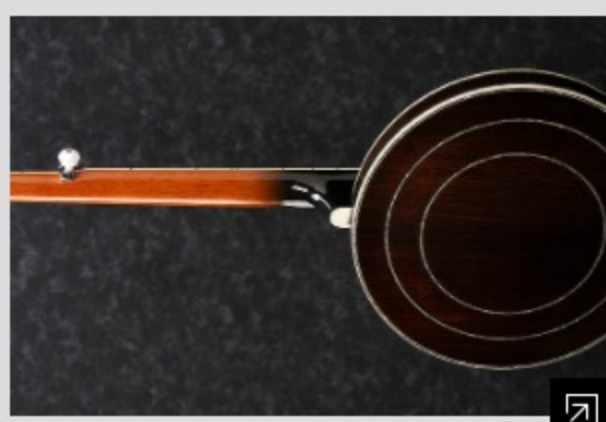

B300

BANJO

COLOR VARIATION :

SHARE :  

SPEC

SPECS

body shape	Banjo body
back & sides	Walnut back & Walnut sides
neck	B / Okoume neck
fretboard	Purpleheart fretboard
bridge	Purpleheart + Maple bridge
top board purfling	Abalon purfling
inlay	Special Acrylic inlay
tuning machine	Chrome Banjo tuners
nut material	Plastic
number of frets	22
saddle material	Purpleheart
string gauge	.009/.016/.023/.030/.009
string space	14.5mm
factory tuning	1D,2B,3G,4D,5G

BODY DIMENSIONS

a : Length	14 "
b : Width	14 "

DESCRIPTION +

NECK DIMENSIONS

Scale :	670mm
a : Width	32mm at NUT
b : Width	46mm at 14F
c : Thickness	21mm at 1F
d : Thickness	22mm at 7F
Radius :	Flat

DESCRIPTION +