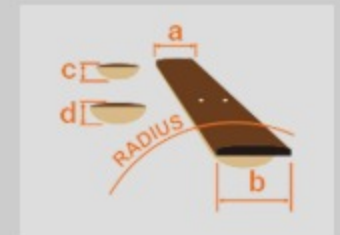

B50

BANJO

COLOR VARIATION :

SHARE :  

SPEC

SPEC

body shape	Banjo body
back & sides	&
neck	B / Okoume neck / Screw jointing
fretboard	Purpleheart fretboard
bridge	Purpleheart bridge
inlay	White dot
tuning machine	Chrome Open Gear tuners
nut material	Plastic
number of frets	22
saddle material	Purpleheart
string gauge	.009/.016/.023/.030/.009
string space	14.5mm
factory tuning	1D,2B,3G,4D,5G
finish top	Gloss
finish back and sides	Gloss
finish neck back	Gloss

NECK DIMENSIONS

Scale :	670mm
a : Width	32mm at NUT
b : Width	46mm at 14F
c : Thickness	21mm at 1F
d : Thickness	22mm at 7F
Radius :	Flat

BODY DIMENSIONS

a : Length	13 1/8"
b : Width	13 1/8"
c : Max Depth	3 3/4"