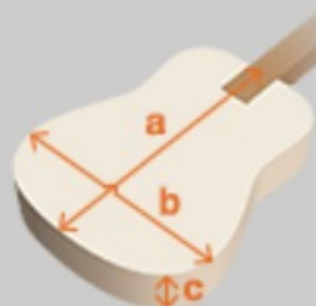

B50

BANJO

COLOR VARIATION :

SHARE :  

SPEC

SPEC

body shape	Banjo body
back & sides	&
neck	B / Okoume neck / Screw jointing
fretboard	Purpleheart fretboard
bridge	Purpleheart bridge
inlay	White dot
tuning machine	Chrome Open Gear tuners
nut material	Plastic
number of frets	22
saddle material	Purpleheart
string gauge	.009/.016/.023/.030/.009
string space	14.5mm
factory tuning	1D,2B,3G,4D,5G
finish top	Gloss
finish back and sides	Gloss
finish neck back	Gloss

NECK DIMENSIONS

Scale :	670mm
a : Width	32mm at NUT
b : Width	46mm at 14F
c : Thickness	21mm at 1F
d : Thickness	22mm at 7F
Radius :	Flat

BODY DIMENSIONS

a : Length	13 1/8"
b : Width	13 1/8"
c : Max Depth	3 3/4"