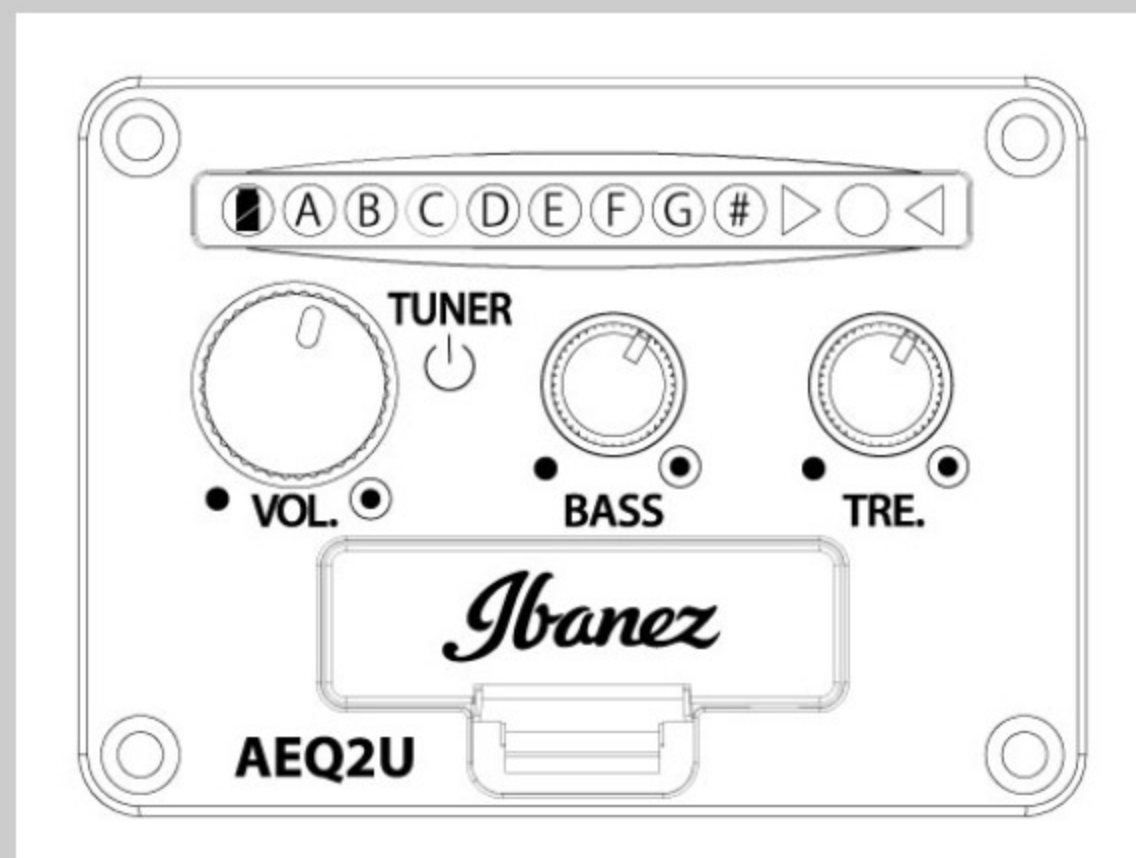

PREAMP

DESCRIPTION +

OTHER FEATURES

Gig bag included