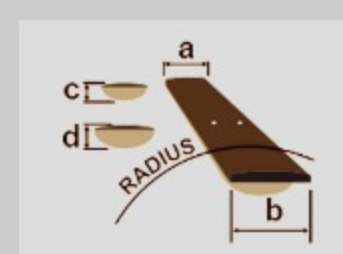

EWP12EWB

COLOR VARIATION :

OPN : Open Pore Natural

SHARE :  

SPEC

SPECS

body shape	Cutaway Tenor Style EW body
top	Acacia top
back & sides	Acacia back & Acacia sides
neck	EWP / Okoume neck
fretboard	Purpleheart fretboard
bridge	Purpleheart bridge
inlay	Maple dot inlay
soundhole rosette	Abalone
tuning machine	Chrome Die-cast tuners
number of frets	19
bridge pins	Ibanez Advantage™
string gauge	.010/.014/.023/.030/.039/.047
string space	9.6mm
factory tuning	1A,2E,3C,4G,5D,6A
pickup	Ibanez Undersaddle
preamp	Ibanez AEQ2U preamp w/Onboard tuner
output jack	1/4" Endpin Jack

NECK DIMENSIONS

Scale :	432mm
a : Width	42mm at NUT
b : Width	50mm at 14F
c : Thickness	20mm at 1F
d : Thickness	21mm at 7F
Radius :	400mmR

DESCRIPTION +

BODY DIMENSIONS

a : Length	12 1/8"
b : Width	9 3/8"
c : Max Depth	2 7/8"