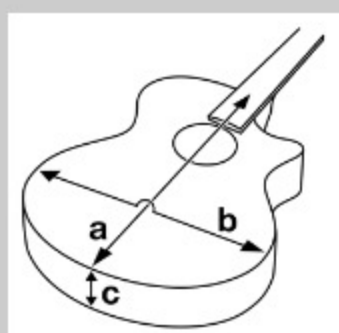

EWP12EWB

COLOR VARIATION :

OPN : Open Pore Natural

SHARE :  

SPEC

SPECS

body shape	Cutaway Tenor Style EW body
top	Acacia top
back & sides	Acacia back & Acacia sides
neck	EWP / Okoume neck
fretboard	Purpleheart fretboard
bridge	Purpleheart bridge
inlay	Maple dot inlay
soundhole rosette	Abalone
tuning machine	Chrome Die-cast tuners
number of frets	19
bridge pins	Ibanez Advantage™
string gauge	.010/.014/.023/.030/.039/.047
string space	9.6mm
factory tuning	1A,2E,3C,4G,5D,6A
pickup	Ibanez Undersaddle
preamp	Ibanez AEQ2U preamp w/Onboard tuner
output jack	1/4" Endpin Jack

NECK DIMENSIONS

Scale :	432mm
a : Width	42mm at NUT
b : Width	50mm at 14F
c : Thickness	20mm at 1F
d : Thickness	21mm at 7F
Radius :	400mmR

DESCRIPTION +

BODY DIMENSIONS

a : Length	12 1/8"
b : Width	9 3/8"
c : Max Depth	2 7/8"