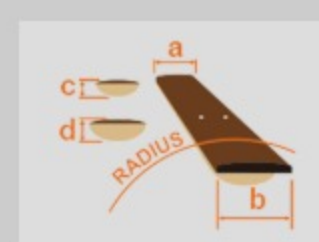

# EWP32FM

GBK : Glacier Black Low Gloss

COLOR VARIATION :

SHARE :  

### SPEC

body shape	Cutaway Tenor Style EW body
bracing	X Bracing
top	Flamed Maple top
back & sides	Sapele back & Sapele sides
neck	Mahogany
fretboard	Purpleheart
bridge	Purpleheart
body binding	Black
back strip inlay	Black
inlay	Maple dot fretboard inlay
soundhole rosette	Acrylic rosette
tuning machine	Chrome Die-cast tuners
number of frets	19
saddle material	Compensated saddle
bridge pins	Black with white dot
strings	Coated Phosphor Bronze, Extra Light (.010 - .047 Gauge)
finish top	Open Pore
finish back and sides	Open Pore
finish neck back	Open Pore

### NECK DIMENSIONS

Scale :	432mm
a : Width	42mm at NUT
b : Width	50mm at 14F
c : Thickness	20mm at 1F
d : Thickness	21mm at 7F
Radius :	400mmR

### BODY DIMENSIONS

a : Length	12 "
b : Width	9 3/8"
c : Max Depth	2 3/4"