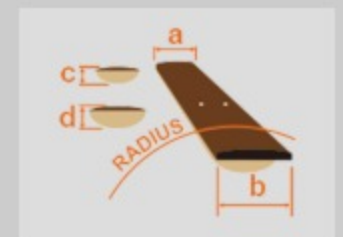

EWP32FM

GBK : Glacier Black Low Gloss

COLOR VARIATION :

SHARE :  

SPEC

SPEC

body shape	Cutaway Tenor Style EW body
top	Flamed Maple top
back & sides	Sapele back & Sapele sides
neck	EWP / Okoume neck
fretboard	Purpleheart fretboard
bridge	Purpleheart bridge
inlay	Maple dot
soundhole rosette	Acrylic
tuning machine	Chrome Die-cast tuners
nut material	Plastic
number of frets	19
saddle material	Plastic
bridge pins	Ibanez Advantage™
strings	-
string gauge	.010/.014/.023/.030/.039/.047
string space	9.6mm
factory tuning	1A,2E,3C,4G,5D,6A
output jack	-

NECK DIMENSIONS

Scale :	432mm
a : Width	42mm at NUT
b : Width	50mm at 14F
c : Thickness	20mm at 1F
d : Thickness	21mm at 7F
Radius :	400mmR

BODY DIMENSIONS

a : Length	12 "
b : Width	9 3/8"
c : Max Depth	2 3/4"