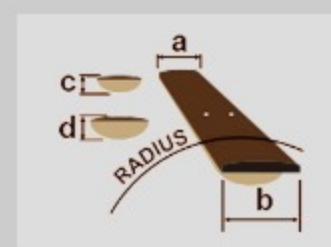

# GA11CE

COLOR VARIATION :

BK : Black High Gloss

SHARE :  

### SPECS

body shape	Cutaway Classical body
top	Spruce top
back & sides	Sapele back & Sapele sides
neck	GA / Okoume
fretboard	Purpleheart fretboard
bridge	Purpleheart
soundhole rosette	Classical Mosaic Design rosette
tuning machine	Gold Classical tuners
number of frets	19
string gauge	.0285/.0325/.041/.030/.036/.044
string space	11.6mm
factory tuning	1E,2B,3G,4D,5A,6E
pickup	Ibanez Undersaddle pickup
preamp	Ibanez AEQ-TP2 preamp w/Onboard tuner
output jack	1/4" output
battery	9V battery

### NECK DIMENSIONS

Scale :	650mm
a : Width	52mm at NUT
b : Width	63.5mm at 14F
c : Thickness	22mm at 1F
d : Thickness	24mm at 7F
Radius :	Flat

DESCRIPTION +

### BODY DIMENSIONS

a : Length	19 3/8"
b : Width	14 1/2"
c : Max Depth	3 7/8"

DESCRIPTION +