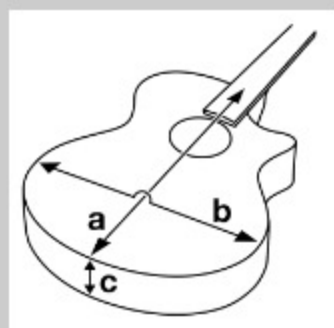

### SPECS

body shape	Cutaway Classical body
top	Spruce top
back & sides	Sapele back & Sapele sides
neck	GA / Okoume
fretboard	Purpleheart fretboard
bridge	Purpleheart
soundhole rosette	Classical Mosaic Design rosette
tuning machine	Gold Classical tuners
number of frets	19
string gauge	.0285/.0325/.041/.030/.036/.044
string space	11.6mm
factory tuning	1E,2B,3G,4D,5A,6E
pickup	Ibanez Undersaddle pickup
preamp	Ibanez AEQ-TP2 preamp w/Onboard tuner
output jack	1/4" output
battery	9V battery

### NECK DIMENSIONS

Scale :	650mm
a : Width	52mm at NUT
b : Width	63.5mm at 14F
c : Thickness	22mm at 1F
d : Thickness	24mm at 7F
Radius :	Flat

DESCRIPTION +

### BODY DIMENSIONS

a : Length	19 3/8"
b : Width	14 1/2"
c : Max Depth	3 7/8"

DESCRIPTION +