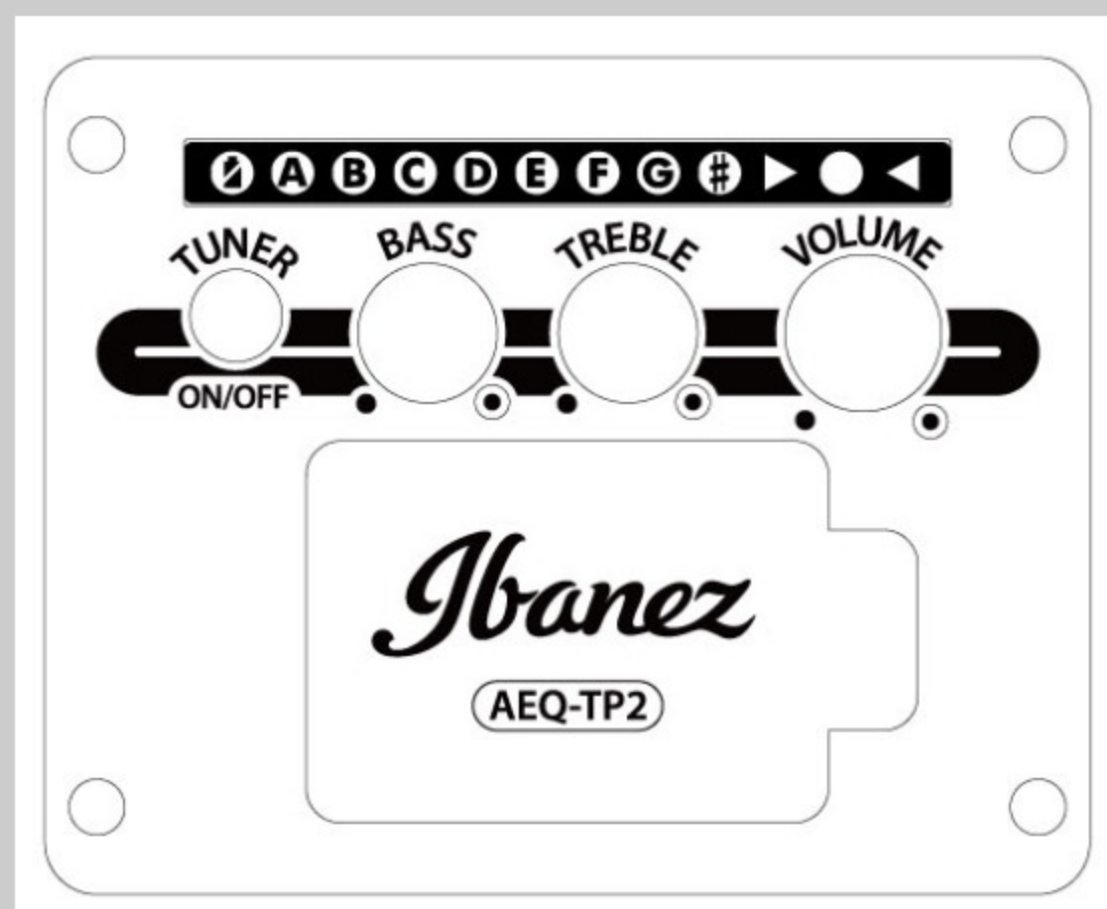

PREAMP

DESCRIPTION +

OTHER FEATURES

Recommended Case	FS40CL
Recommended Bag	ICB540-BK