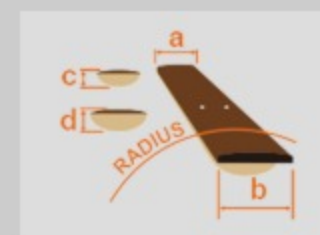

GA15-3Q

NT : Natural High Gloss

COLOR VARIATION :

SHARE :  

SPEC

SPEC

body shape	Classical body
top	Cedar top
back & sides	Sapele back & Sapele sides
neck	GA / Okoume neck
fretboard	Purpleheart fretboard
bridge	Purpleheart bridge
soundhole rosette	Black Walnut
tuning machine	Gold Classical tuners
nut material	Plastic
number of frets	19
saddle material	Plastic
strings	D'Addario® EJ-46
string gauge	.0290/.0327/.0410/.0300/.0360/.0440
string space	11.6mm
factory tuning	1E,2B,3G,4D,5A,6E
output jack	-

NECK DIMENSIONS

Scale :	580mm
a : Width	48mm at NUT
b : Width	56mm at 14F
c : Thickness	21mm at 1F
d : Thickness	23mm at 7F
Radius :	Flat

BODY DIMENSIONS

a : Length	17 3/4"
b : Width	13 3/4"
c : Max Depth	3 1/2"