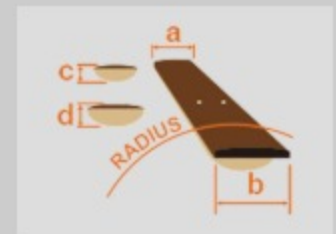

GA15-HF

NT : Natural High Gloss

COLOR VARIATION :

SHARE :  

SPEC

SPEC

body shape	Classical body
top	Cedar top
back & sides	Sapele back & Sapele sides
neck	GA / Okoume neck
fretboard	Purpleheart fretboard
bridge	Purpleheart bridge
soundhole rosette	Black Walnut
tuning machine	Gold Classical tuners
nut material	Plastic
number of frets	19
saddle material	Plastic
strings	D'Addario® EJ-46
string gauge	.0290/.0327/.0410/.0300/.0360/.0440
string space	11.6mm
factory tuning	1E,2B,3G,4D,5A,6E
output jack	-

NECK DIMENSIONS

Scale :	530mm
a : Width	46mm at NUT
b : Width	54mm at 14F
c : Thickness	20mm at 1F
d : Thickness	21mm at 7F
Radius :	Flat

BODY DIMENSIONS

a : Length	15 3/4"
b : Width	12 "
c : Max Depth	3 3/8"