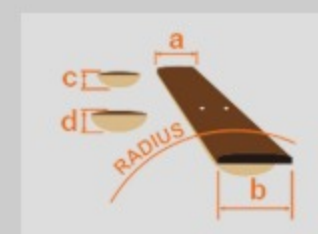

GA1

AM : Amber High Gloss

COLOR VARIATION :

SHARE :  

SPEC

SPEC

body shape	1/2 size Classical body
top	Spruce top
back & sides	Meranti back & Meranti sides
neck	GA / Nyatoh neck
fretboard	Nandu Wood fretboard
bridge	Maple
soundhole rosette	Classical water decal
tuning machine	Chrome Classical tuners
nut material	Plastic
number of frets	18
saddle material	Plastic
string gauge	.0285/.033/.041/.030/.036/.044
string space	11.6mm
factory tuning	1E,2B,3G,4D,5A,6E

NECK DIMENSIONS

Scale :	530mm
a : Width	43mm at NUT
b : Width	54mm at 14F
c : Thickness	20mm at 1F
d : Thickness	21mm at 7F
Radius :	Flat

BODY DIMENSIONS

a : Length	12 "
b : Width	15 1/2"
c : Max Depth	3 3/8"