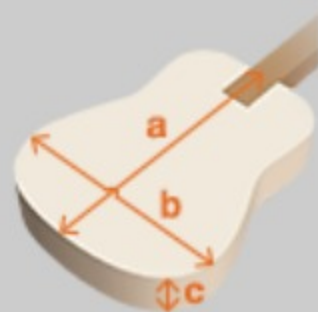

GA1

AM : Amber High Gloss

COLOR VARIATION :

SHARE :  

SPEC

SPEC

body shape	1/2 size Classical body
top	Spruce top
back & sides	Meranti back & Meranti sides
neck	GA / Nyatoh neck
fretboard	Nandu Wood fretboard
bridge	Maple
soundhole rosette	Classical water decal
tuning machine	Chrome Classical tuners
nut material	Plastic
number of frets	18
saddle material	Plastic
string gauge	.0285/.033/.041/.030/.036/.044
string space	11.6mm
factory tuning	1E,2B,3G,4D,5A,6E

NECK DIMENSIONS

Scale :	530mm
a : Width	43mm at NUT
b : Width	54mm at 14F
c : Thickness	20mm at 1F
d : Thickness	21mm at 7F
Radius :	Flat

BODY DIMENSIONS

a : Length	12 "
b : Width	15 1/2"
c : Max Depth	3 3/8"